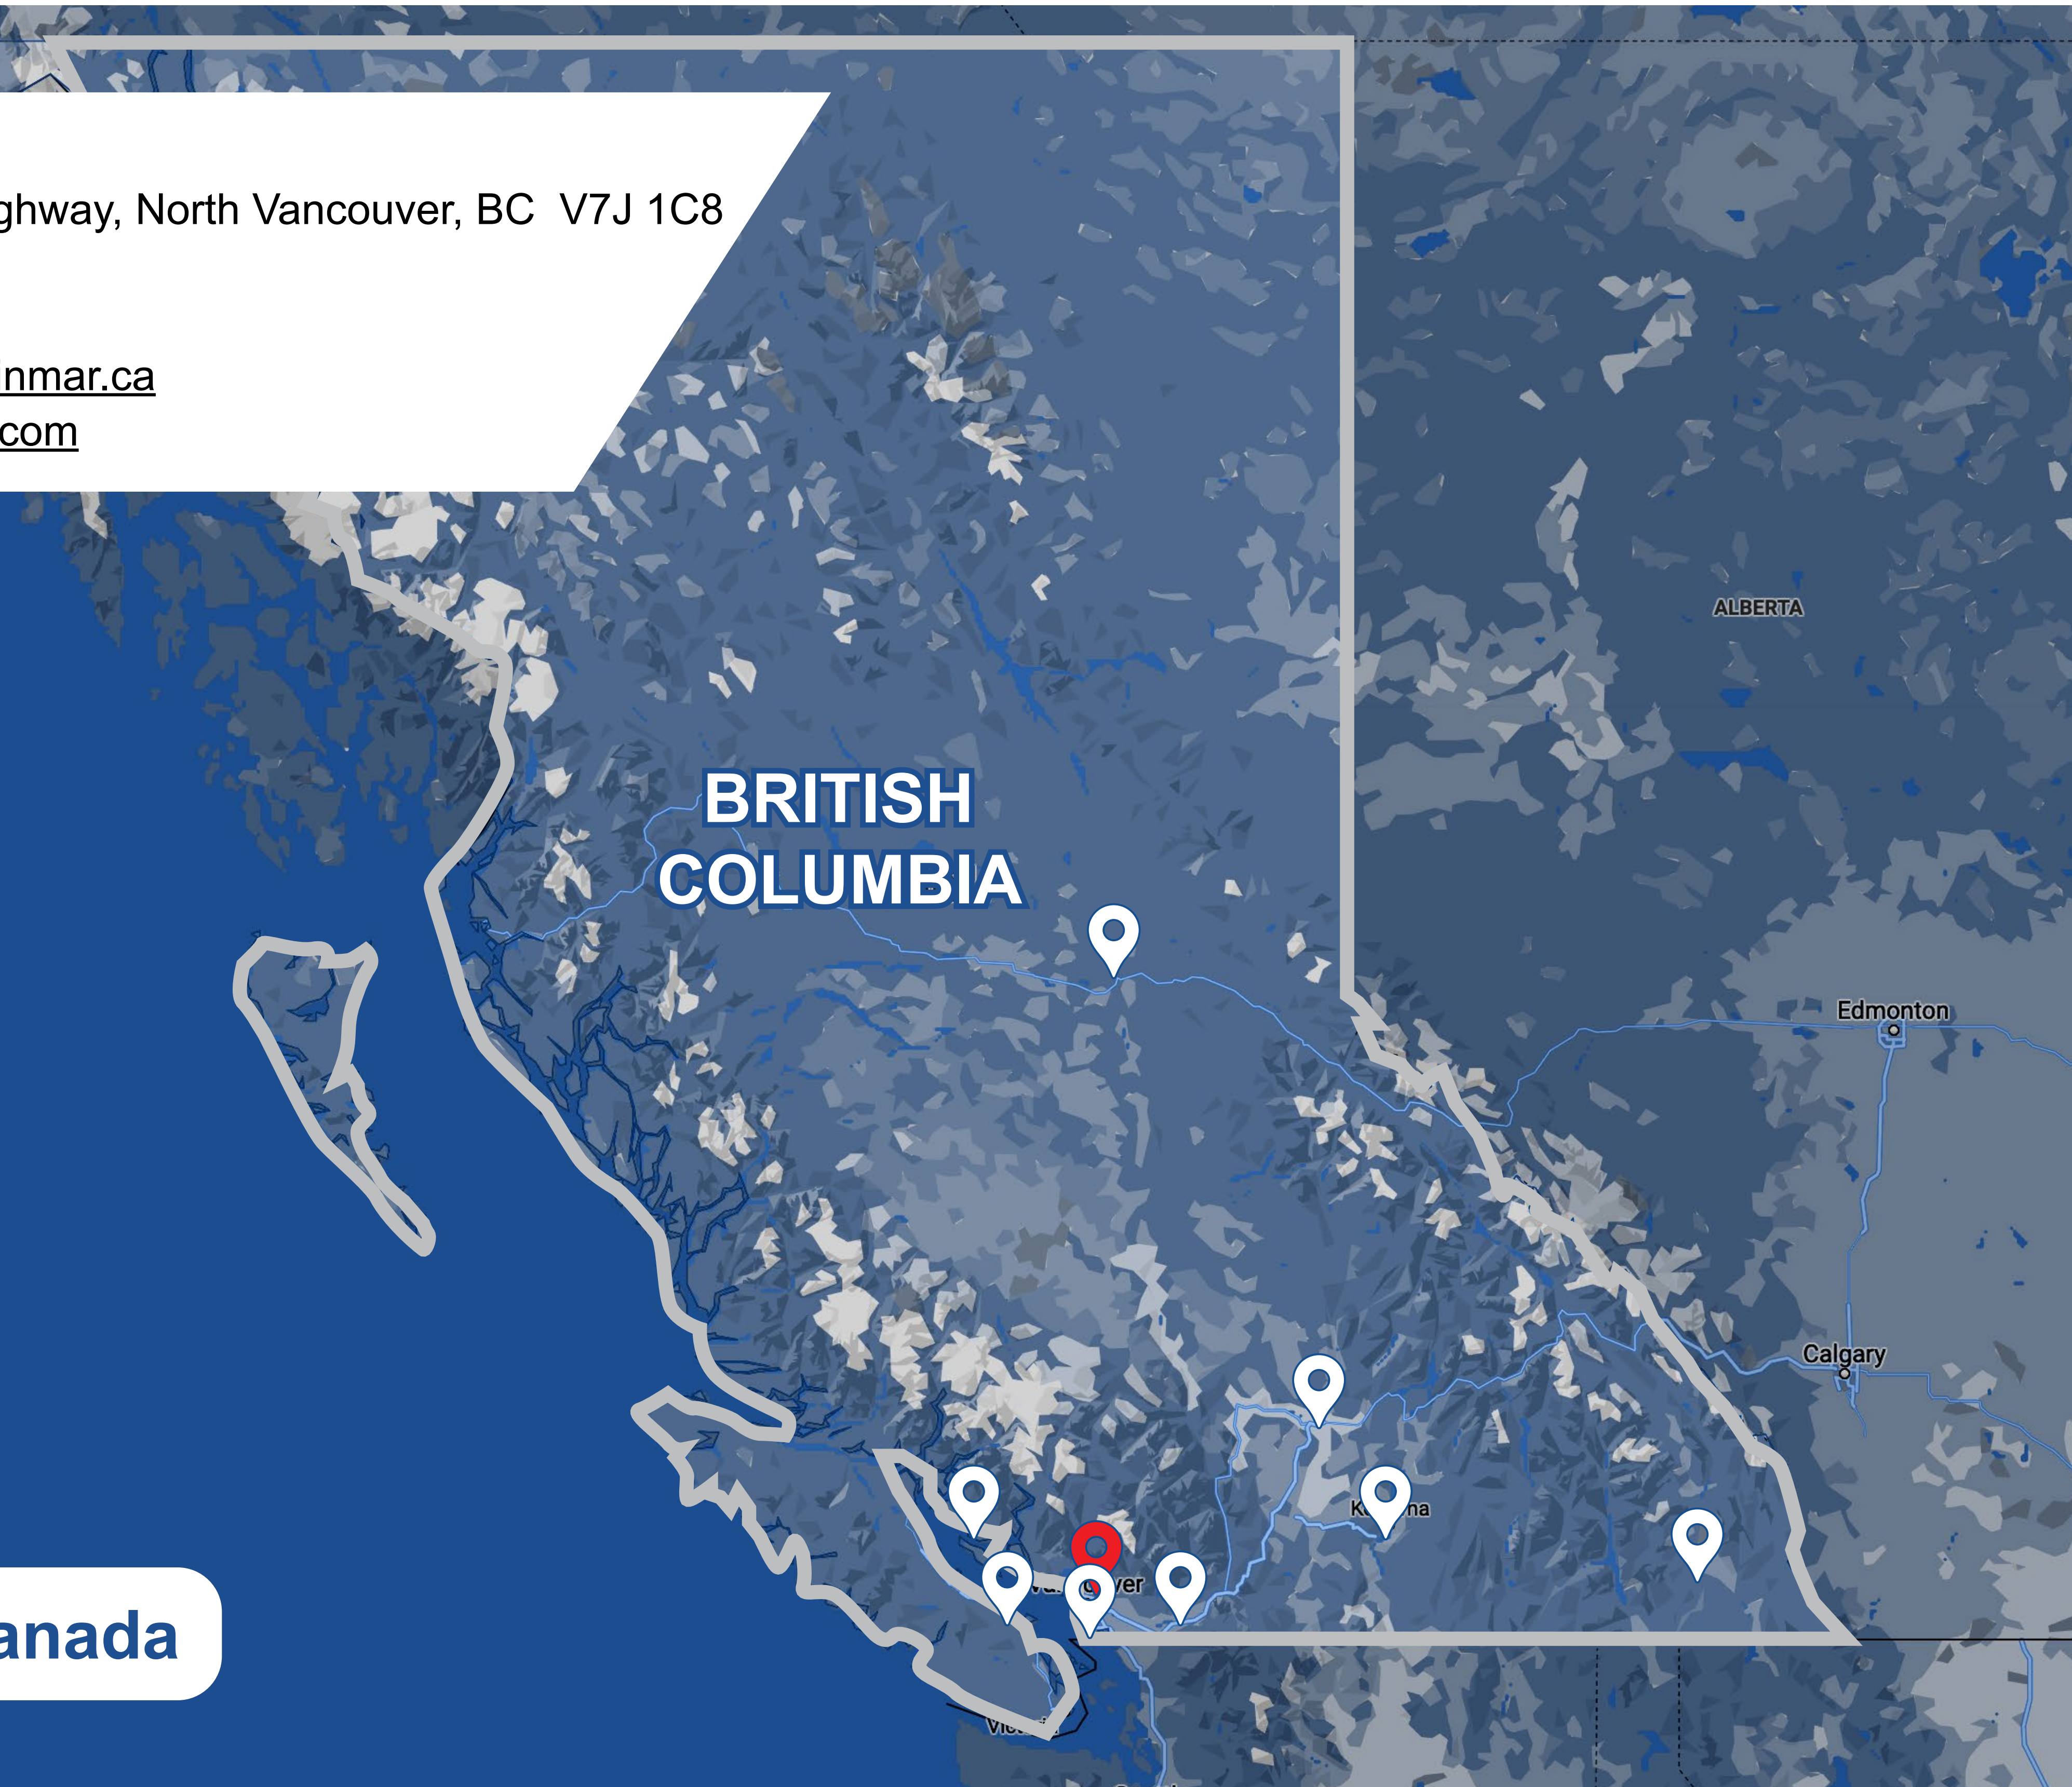

LOCATION: North Vancouver

ADDRESS: 102 - 277 Mountain Highway, North Vancouver, BC V7J 1C8

CONTACT: Steven Derfler

PHONE NUMBER: 778-318-3071

EMAIL: stevenderfler@northvan.winmar.ca

WEBSITE: winmarnorthvancouver.com

[Return to Map of Canada](#)