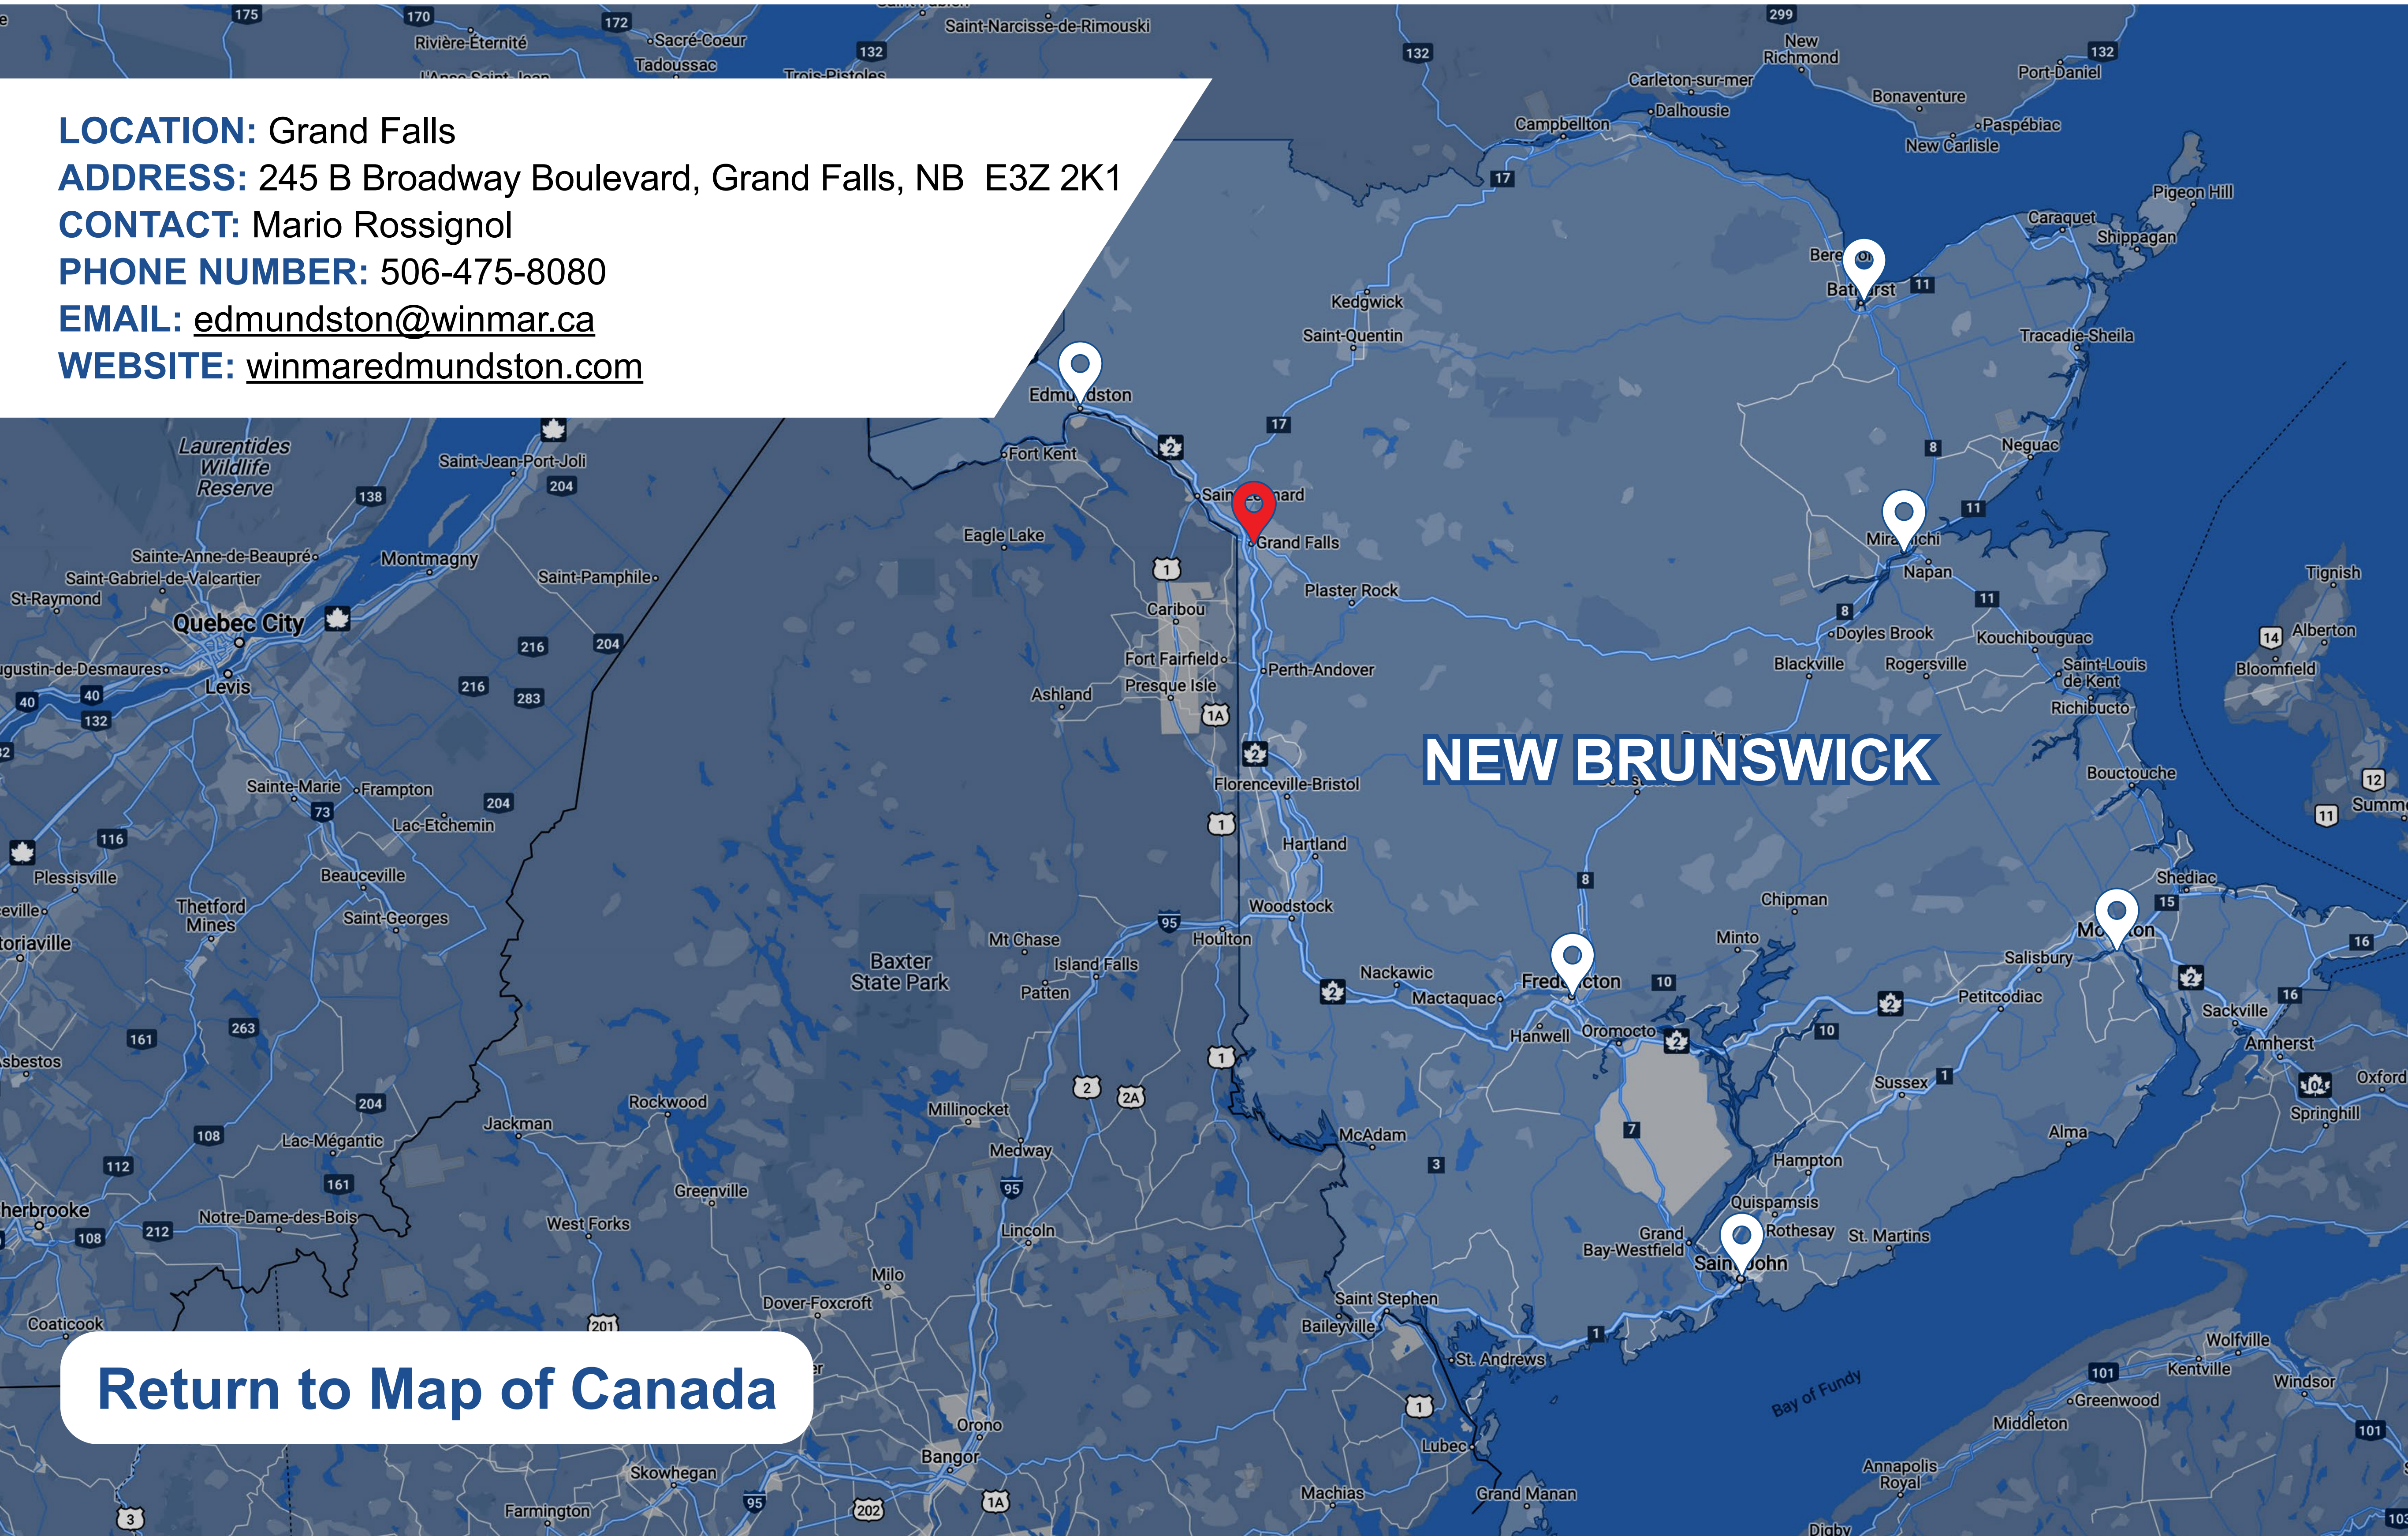

LOCATION: Grand Falls

ADDRESS: 245 B Broadway Boulevard, Grand Falls, NB E3Z 2K1

CONTACT: Mario Rossignol

PHONE NUMBER: 506-475-8080

EMAIL: edmundston@winmar.ca

WEBSITE: winmaredmundston.com

NEW BRUNSWICK

[Return to Map of Canada](#)