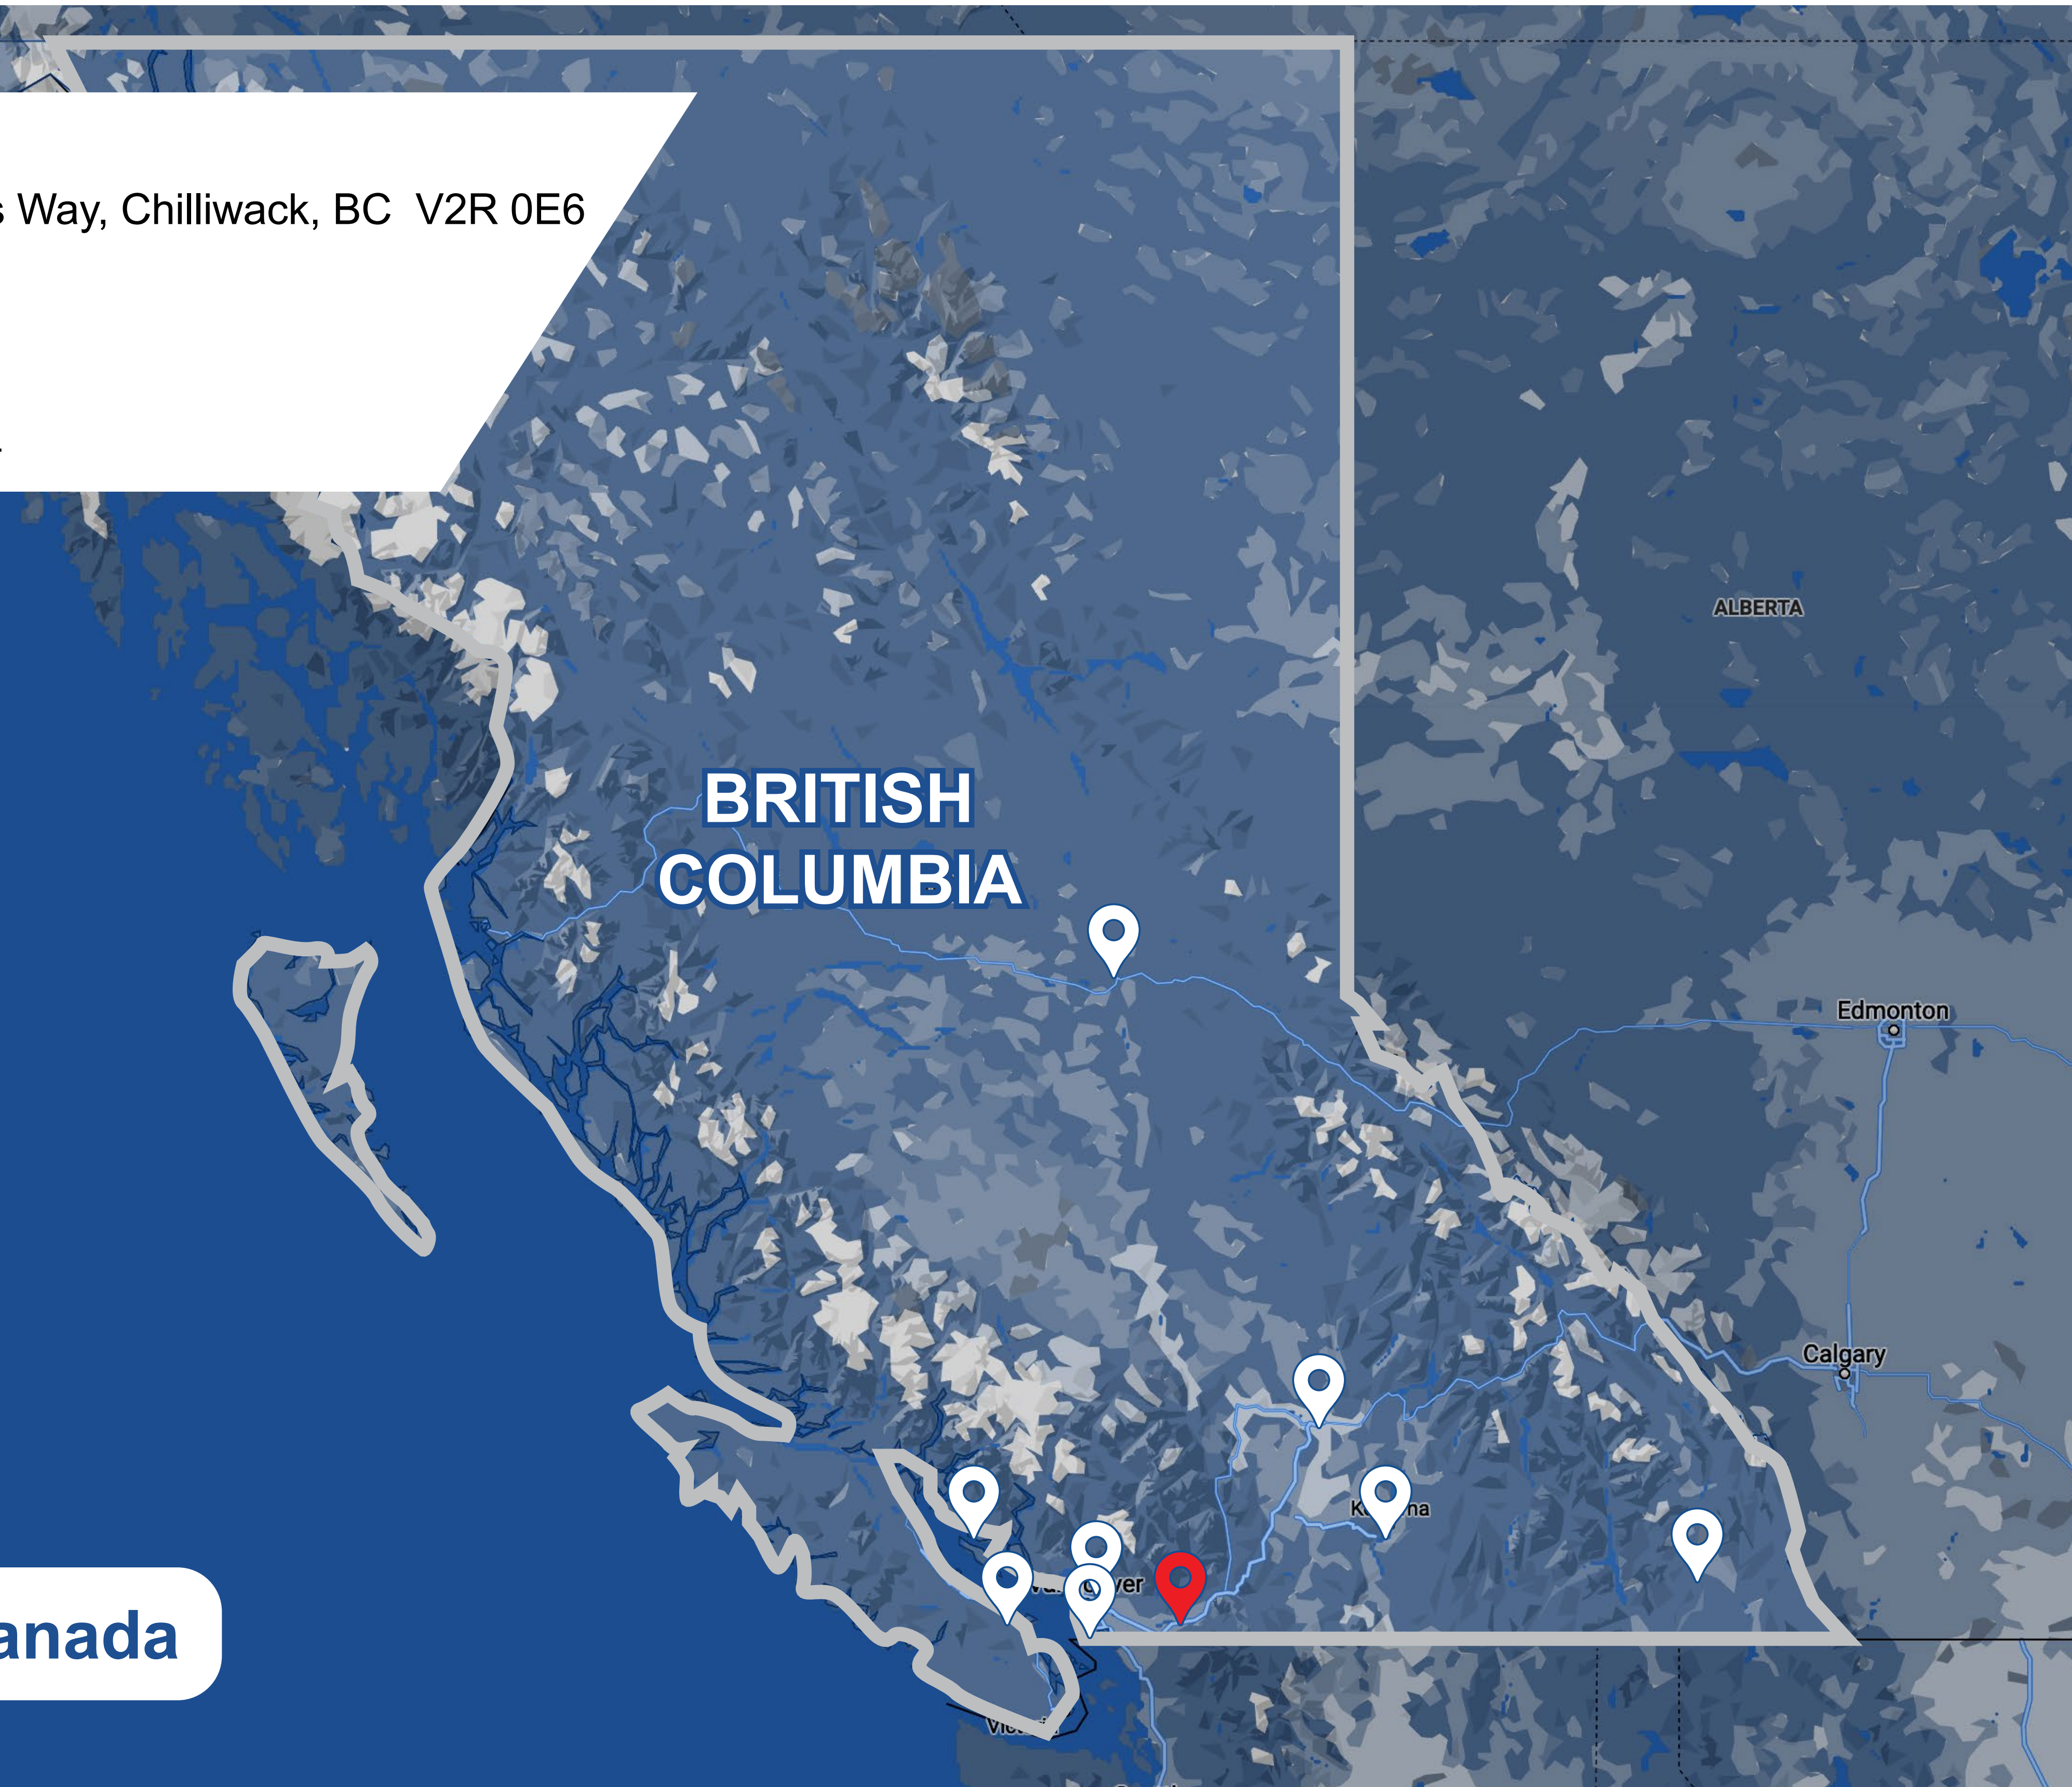

LOCATION: Fraser Valley

ADDRESS: 105B - 43869 Progress Way, Chilliwack, BC V2R 0E6

CONTACT: David & Victoria Smith

PHONE NUMBER: 604-392-0664

EMAIL: fraservalley@winmar.ca

WEBSITE: winmarfraservalley.com

[Return to Map of Canada](#)