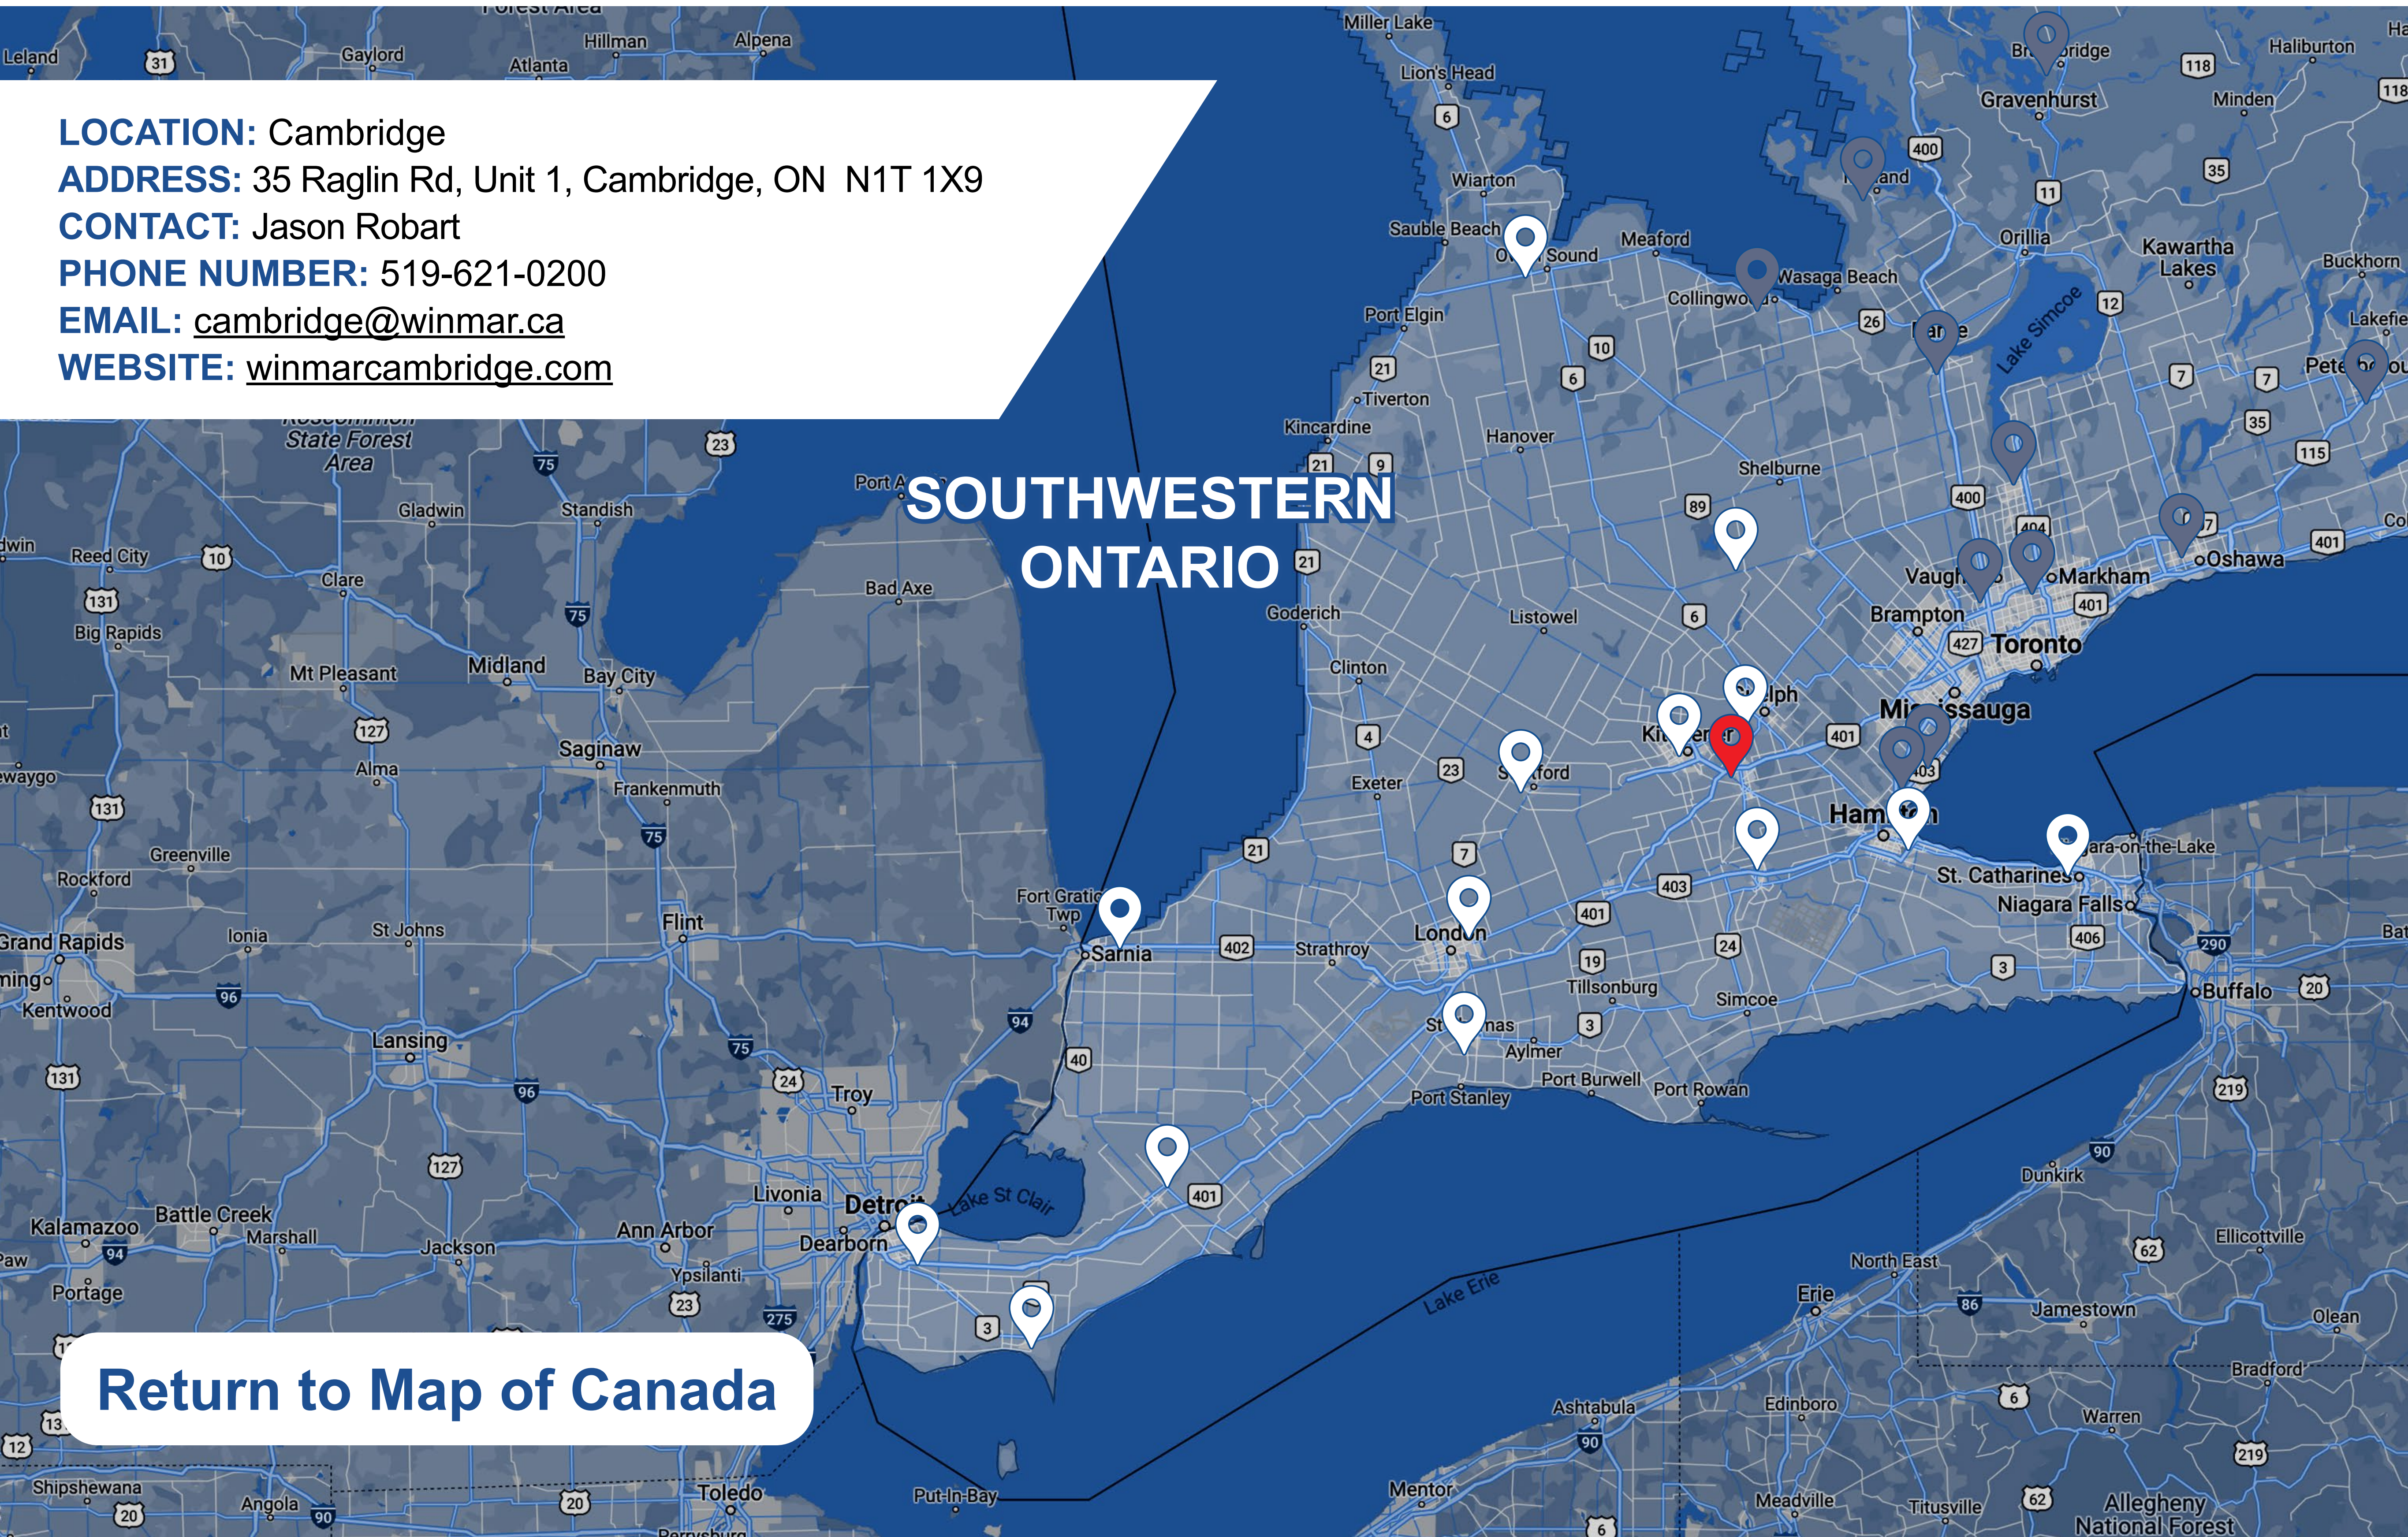

SOUTHWESTERN ONTARIO

[Return to Map of Canada](#)

LOCATION: Guelph
ADDRESS: 7030 Wellington Rd 124, Guelph, ON N1H 6J3
CONTACT: Paul Schmidt
PHONE NUMBER: 519-826-0000
EMAIL: guelph@winmar.ca
WEBSITE: winmarguelph.ca