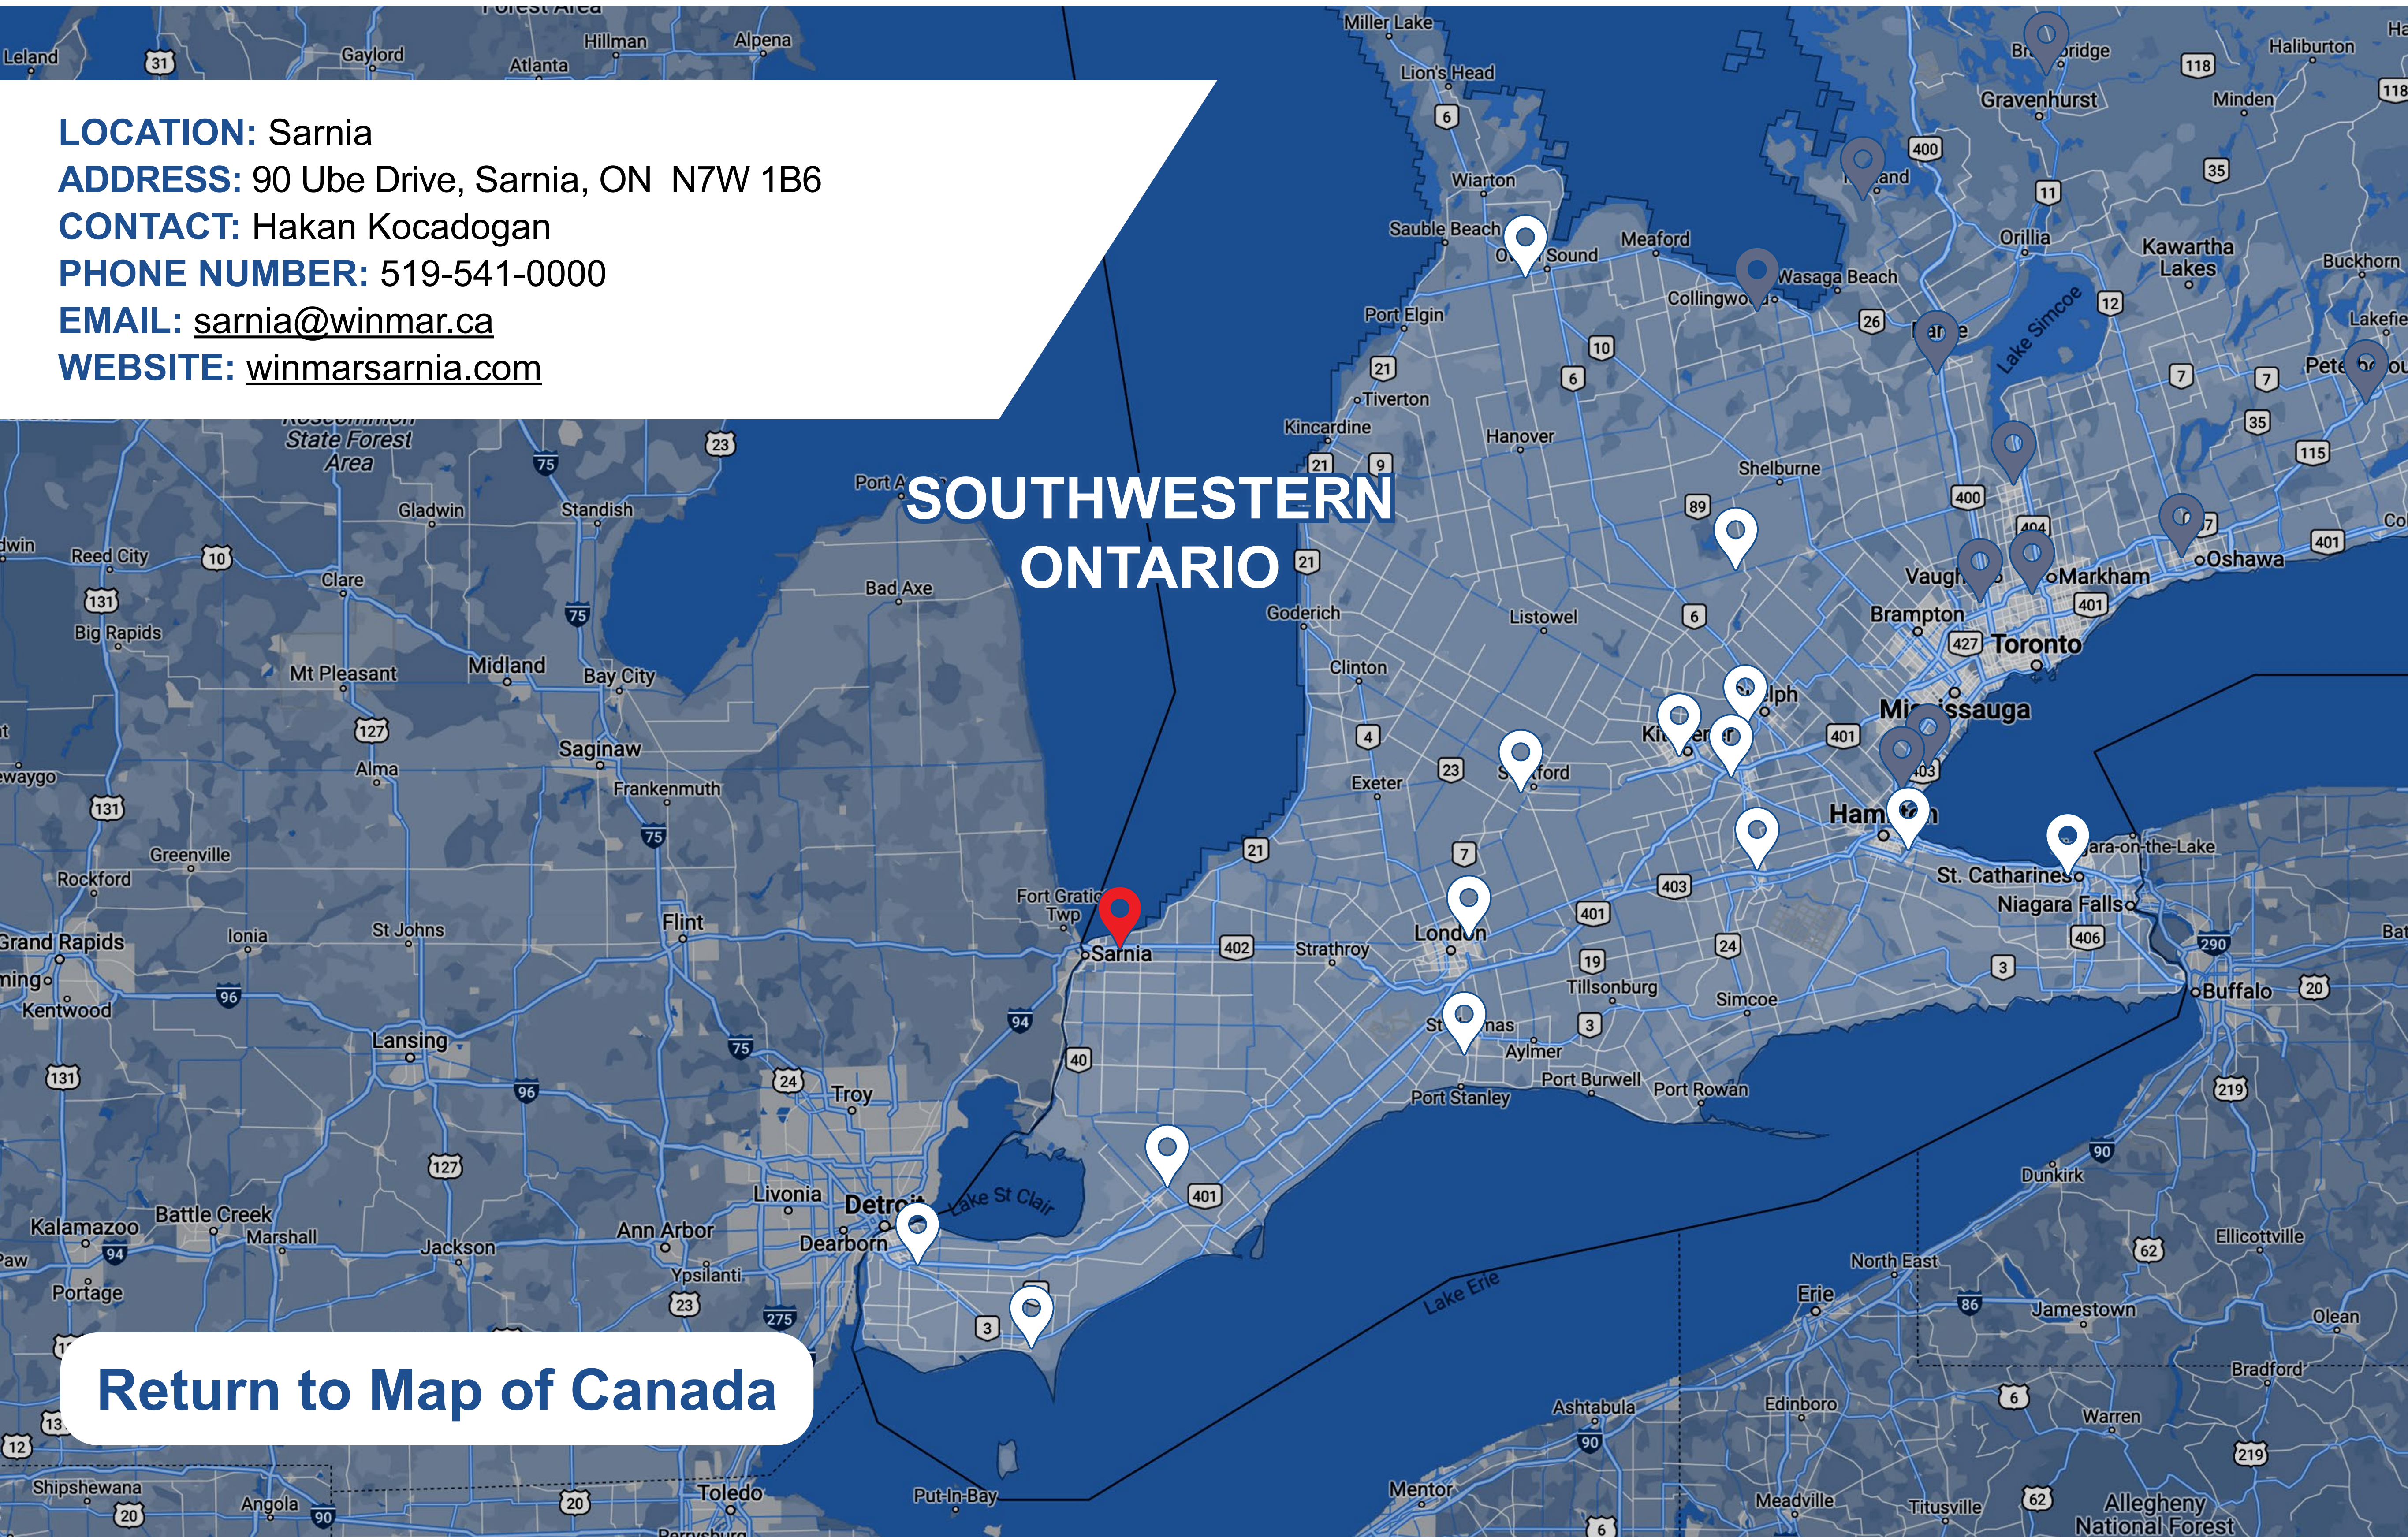

SOUTHWESTERN ONTARIO

[Return to Map of Canada](#)

LOCATION: St. Thomas
ADDRESS: 400 Sunset Dr, St Thomas, ON N5R 3C7
CONTACT: Chris Craigan
PHONE NUMBER: 519-637-3800
EMAIL: london@winmar.ca
WEBSITE: winmarlondon.com