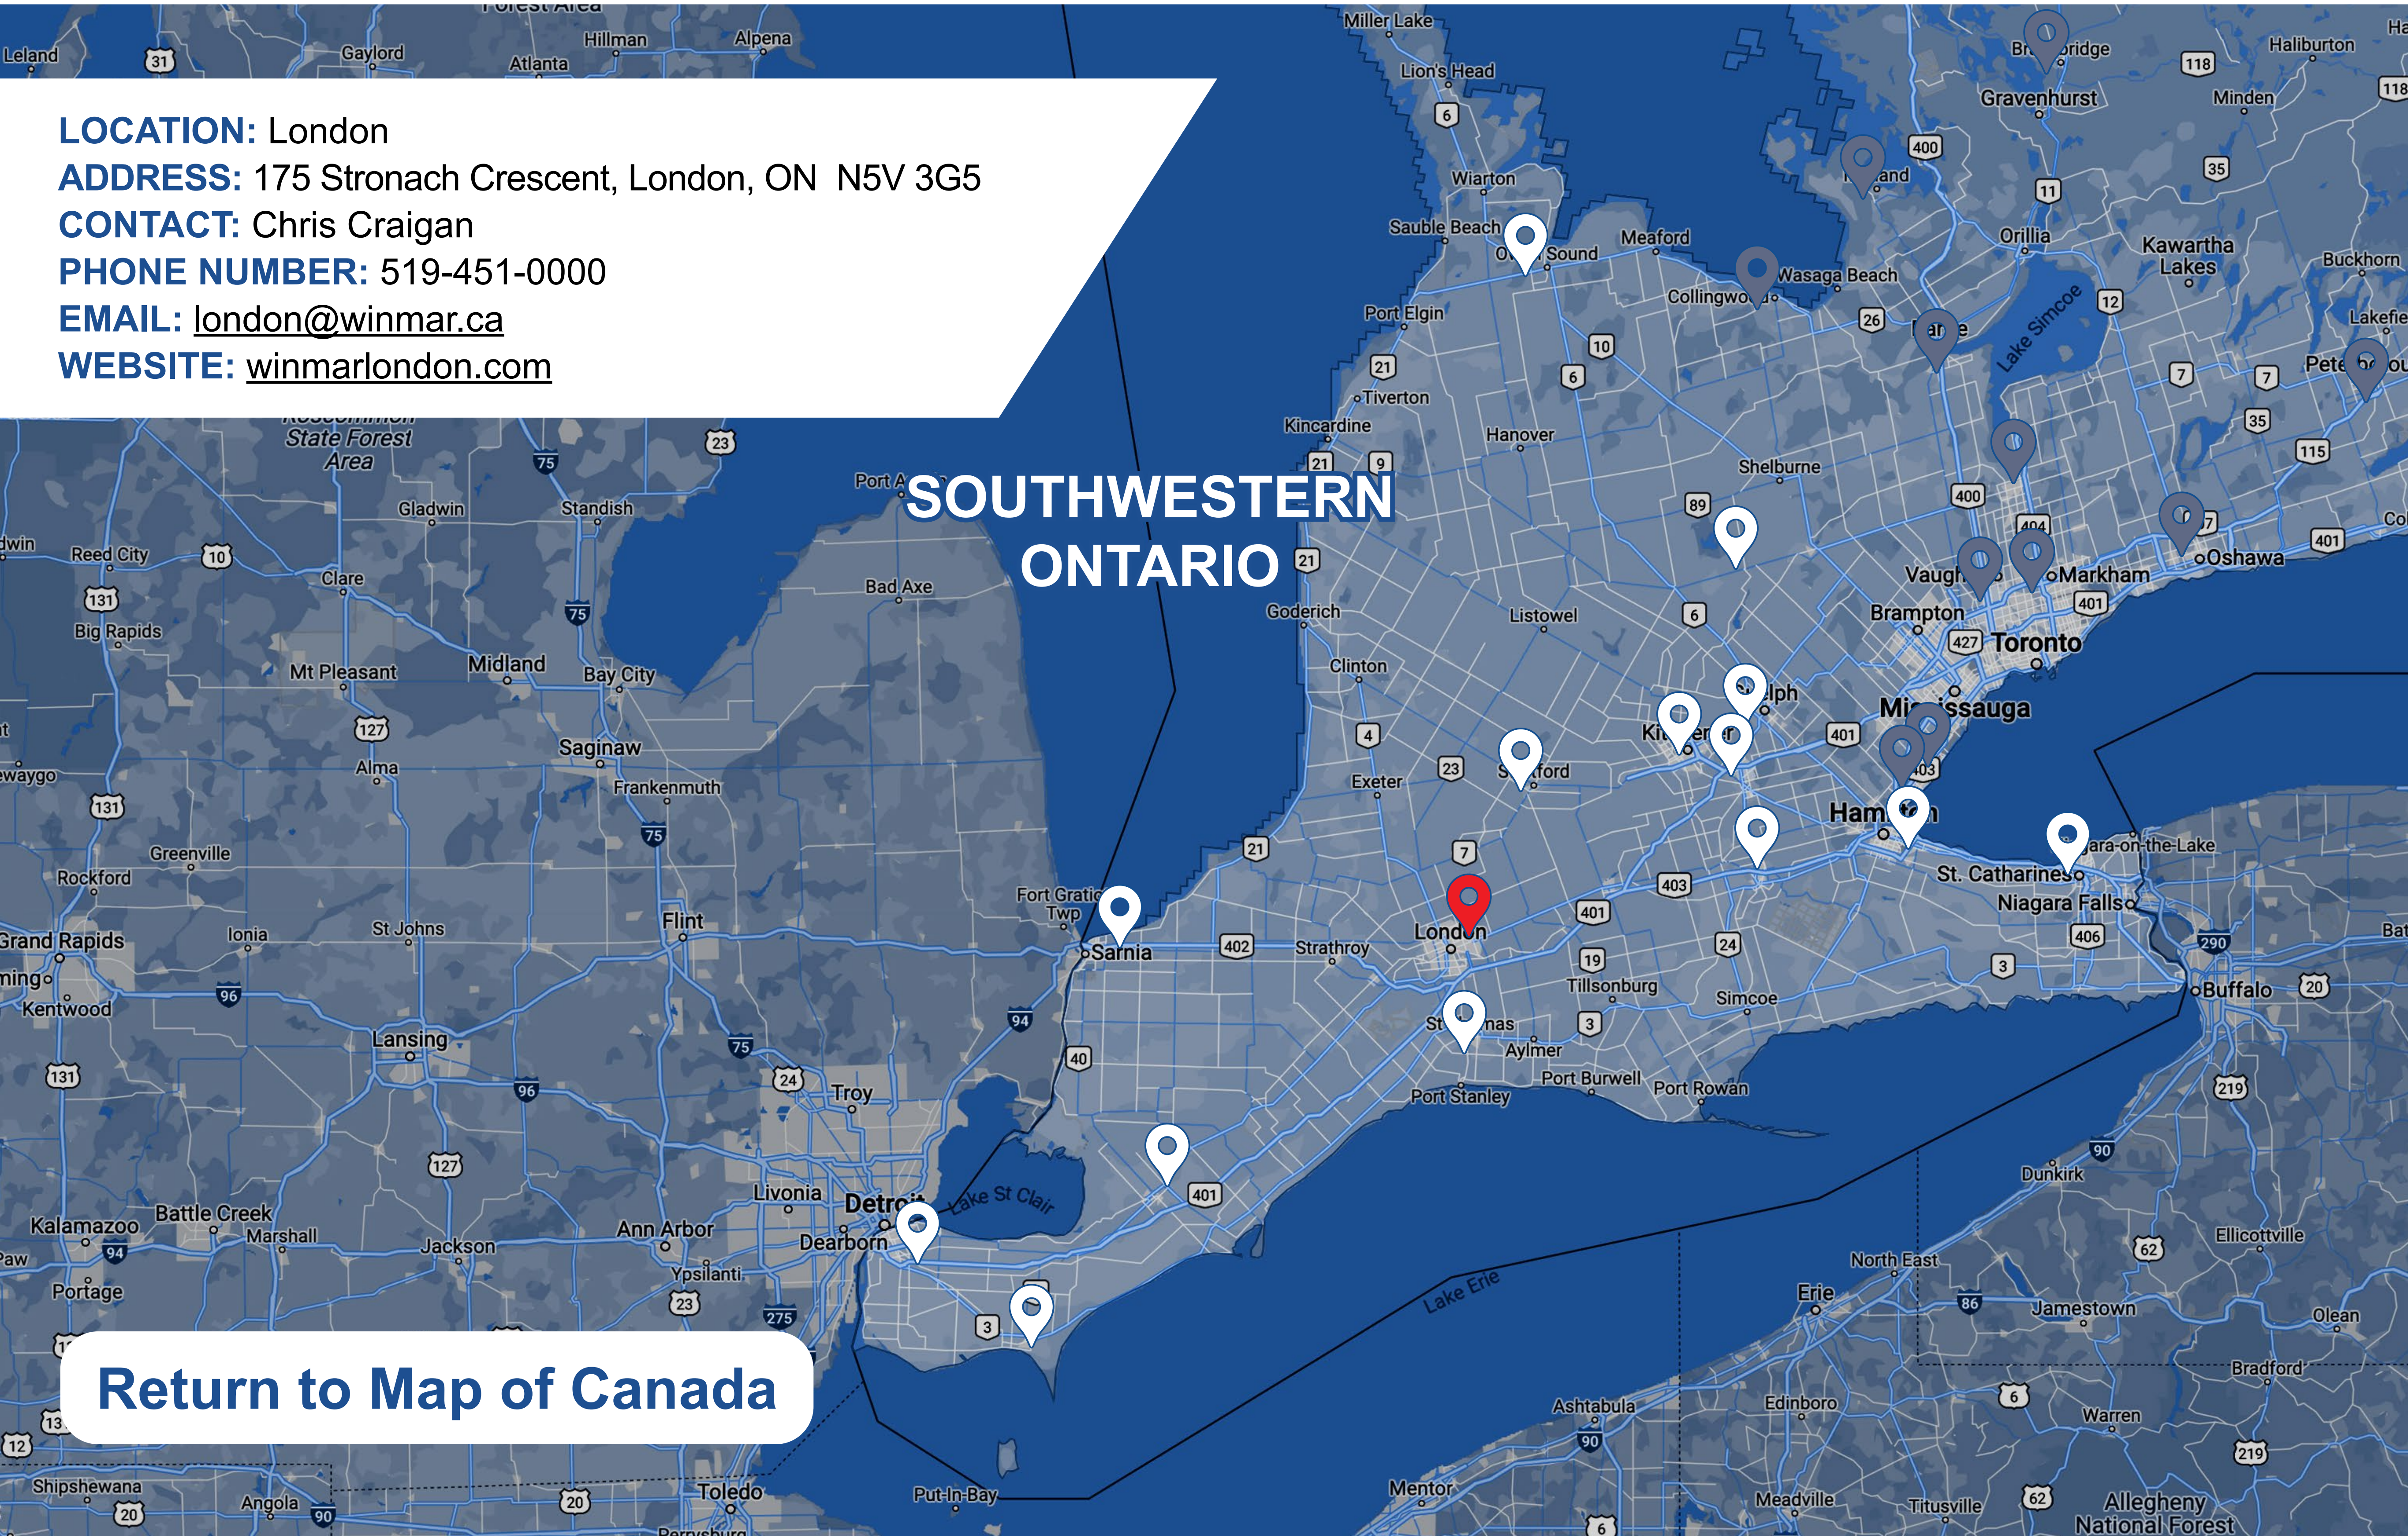

SOUTHWESTERN ONTARIO

[Return to Map of Canada](#)

LOCATION: Stratford/Clinton/Goderich
ADDRESS: 601 Wright Blvd, Stratford, ON N5Z 1H3
CONTACT: Craig Langille
PHONE NUMBER: 519-273-0000
EMAIL: stratford@winmar.ca
WEBSITE: winmarstratford.com