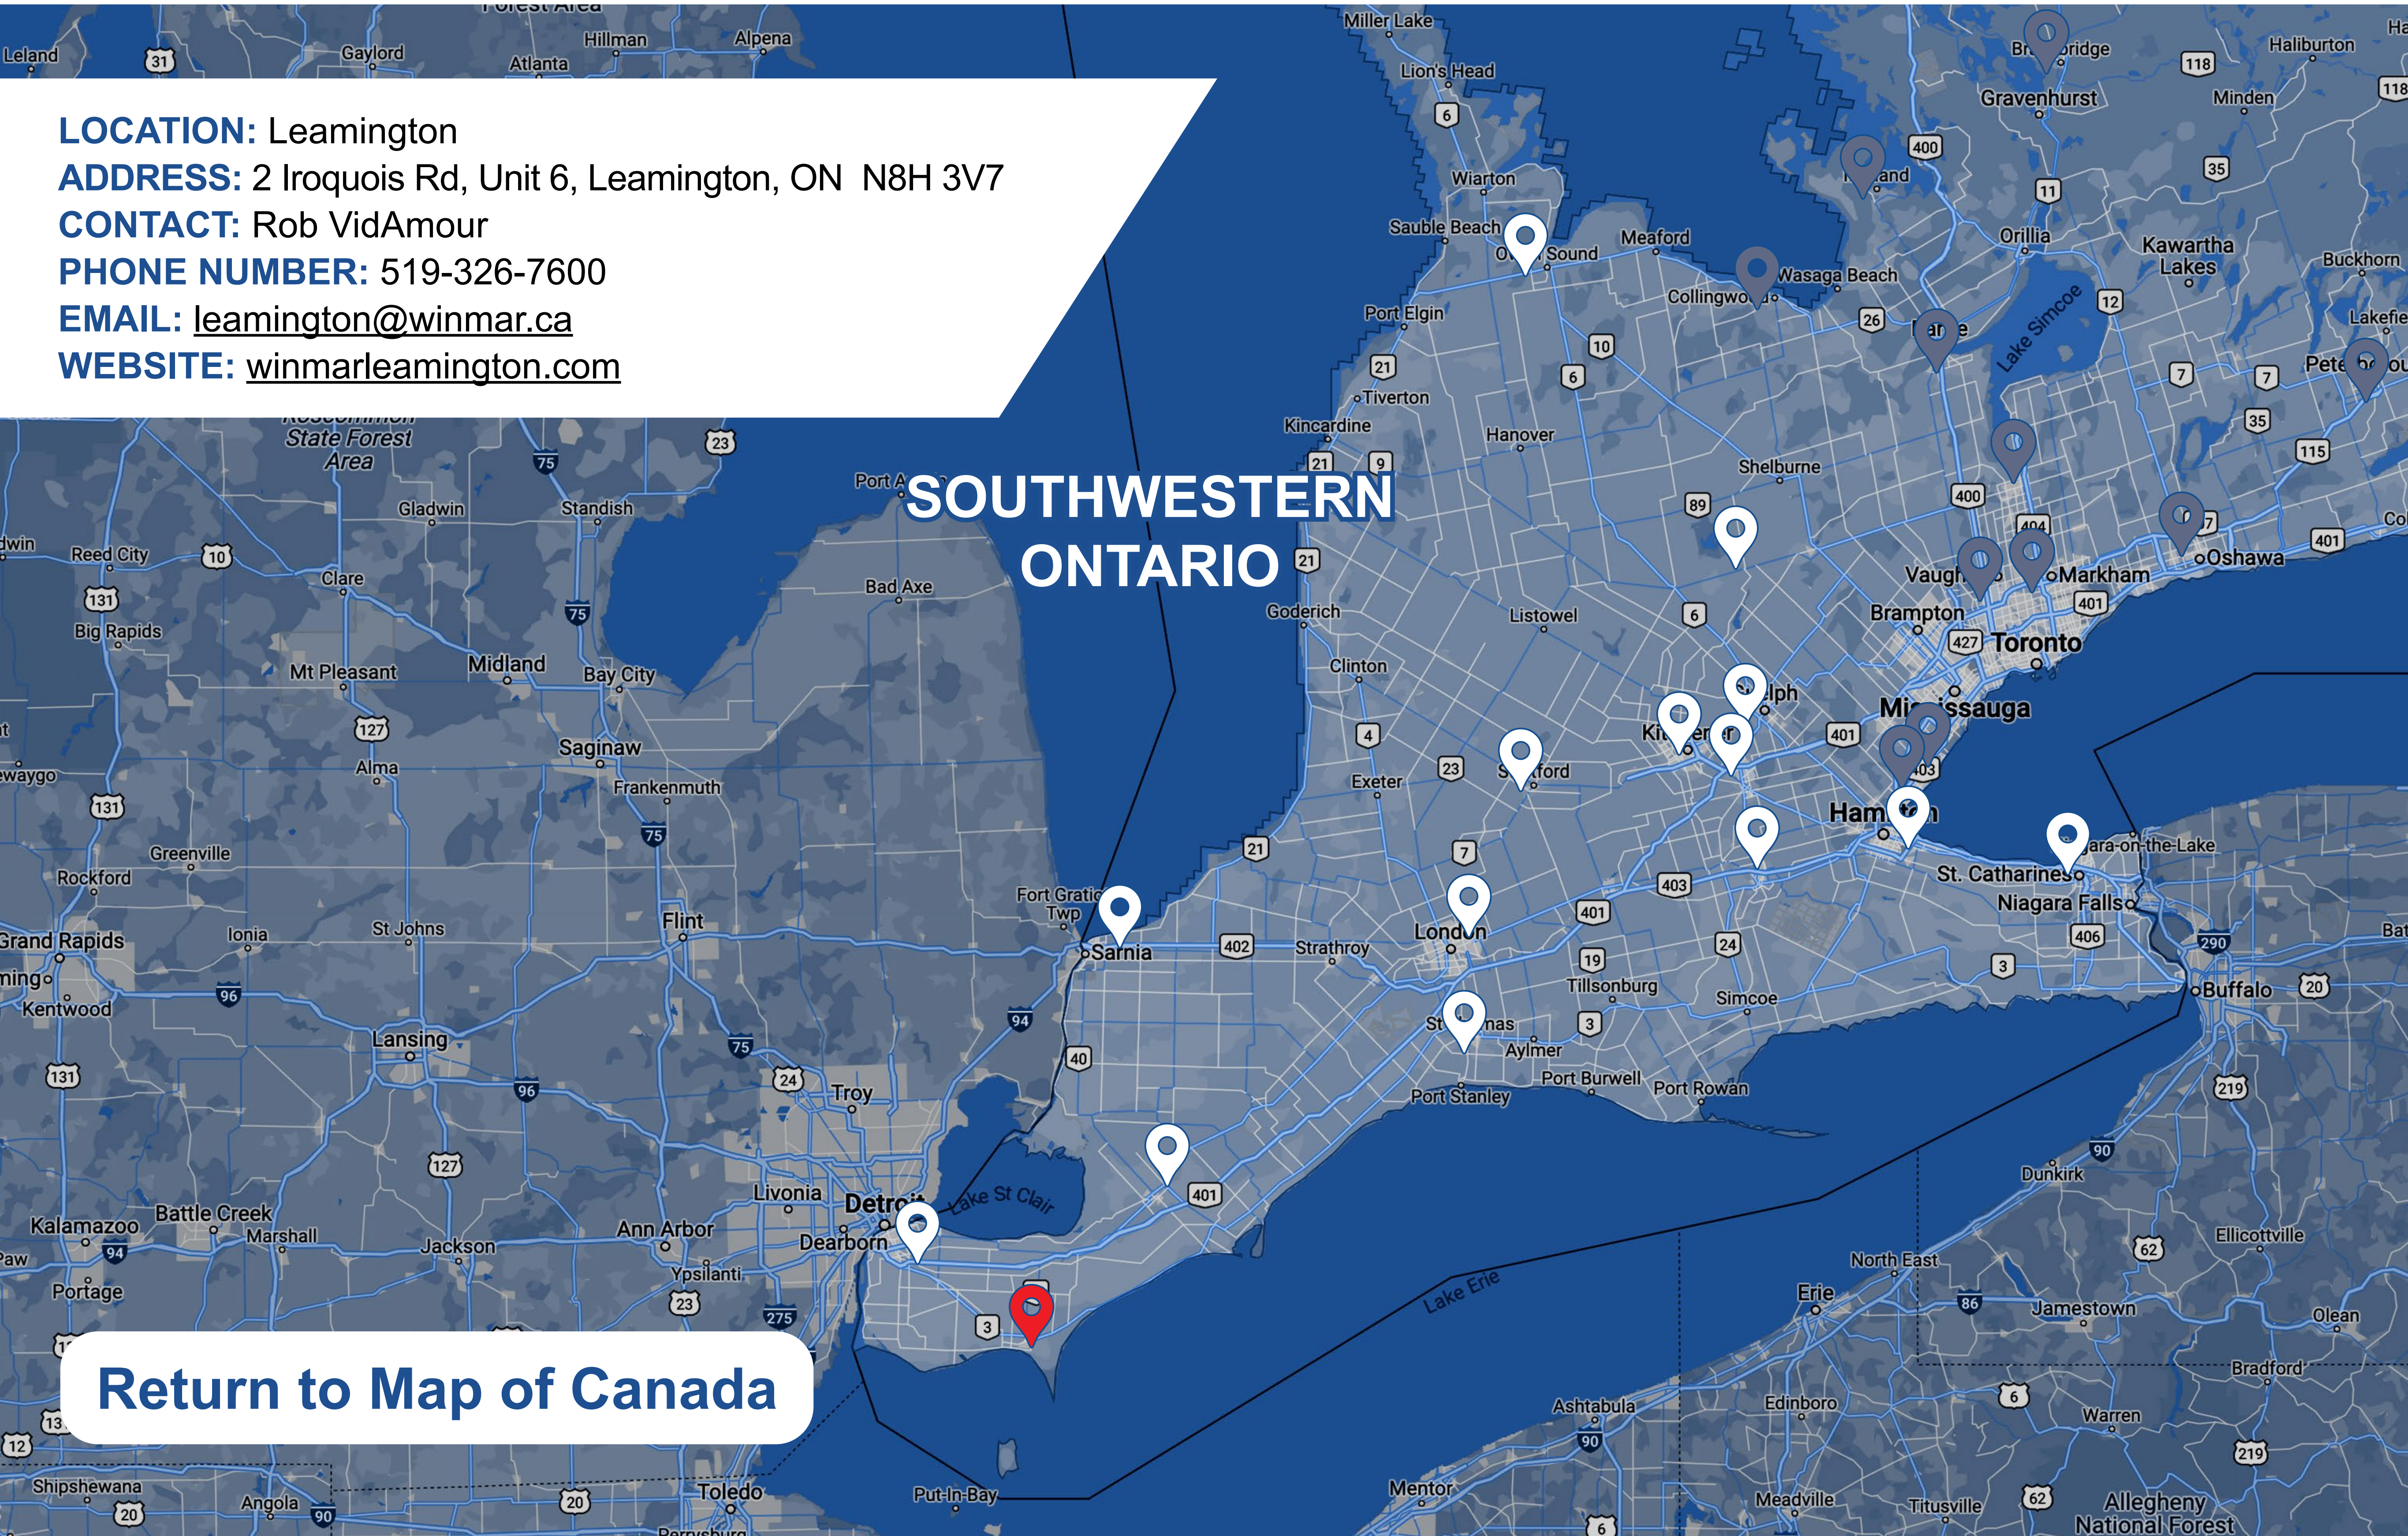

LOCATION: Leamington
ADDRESS: 2 Iroquois Rd, Unit 6, Leamington, ON N8H 3V7
CONTACT: Rob VidAmour
PHONE NUMBER: 519-326-7600
EMAIL: leamington@winmar.ca
WEBSITE: winmarleamington.com

SOUTHWESTERN ONTARIO

[Return to Map of Canada](#)