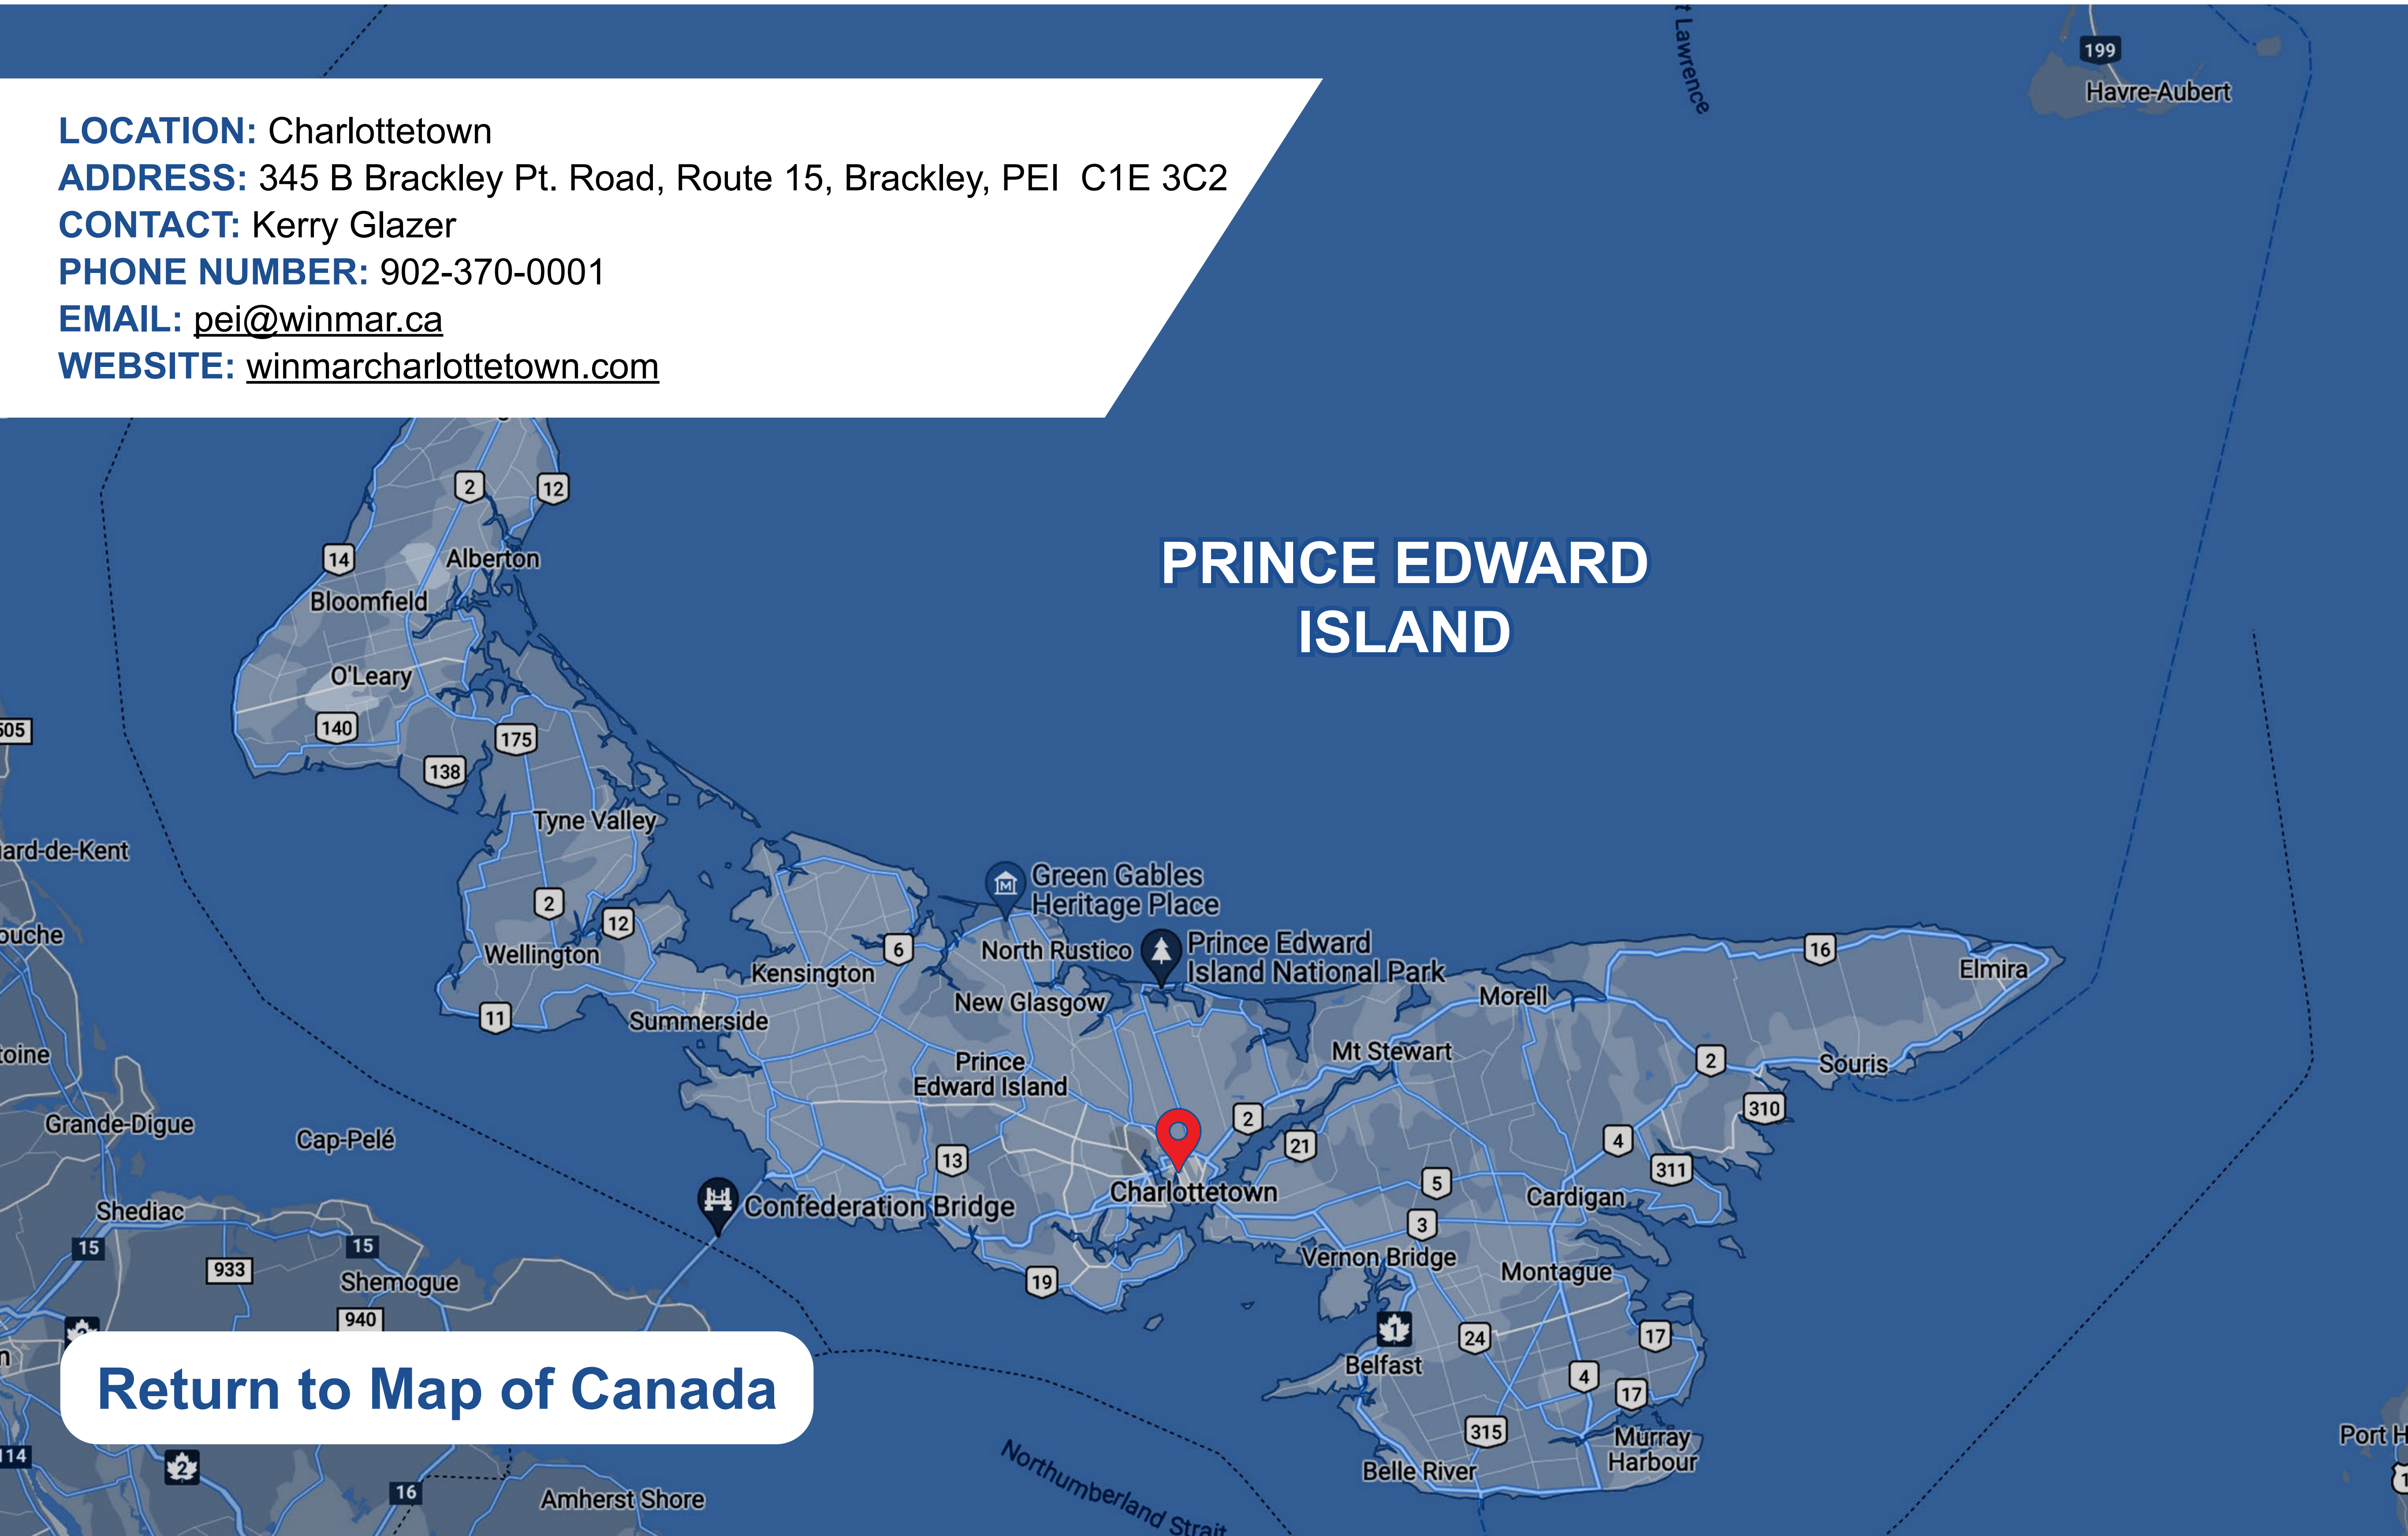

PRINCE EDWARD ISLAND

[Return to Map of Canada](#)

Select a franchise for more information.

NOVA SCOTIA

[Return to Map of Canada](#)

LOCATION: Halifax

ADDRESS: 9 Isnor Dr, Dartmouth, NS B3B 1M1

CONTACT: Blair & Sarah Stuart