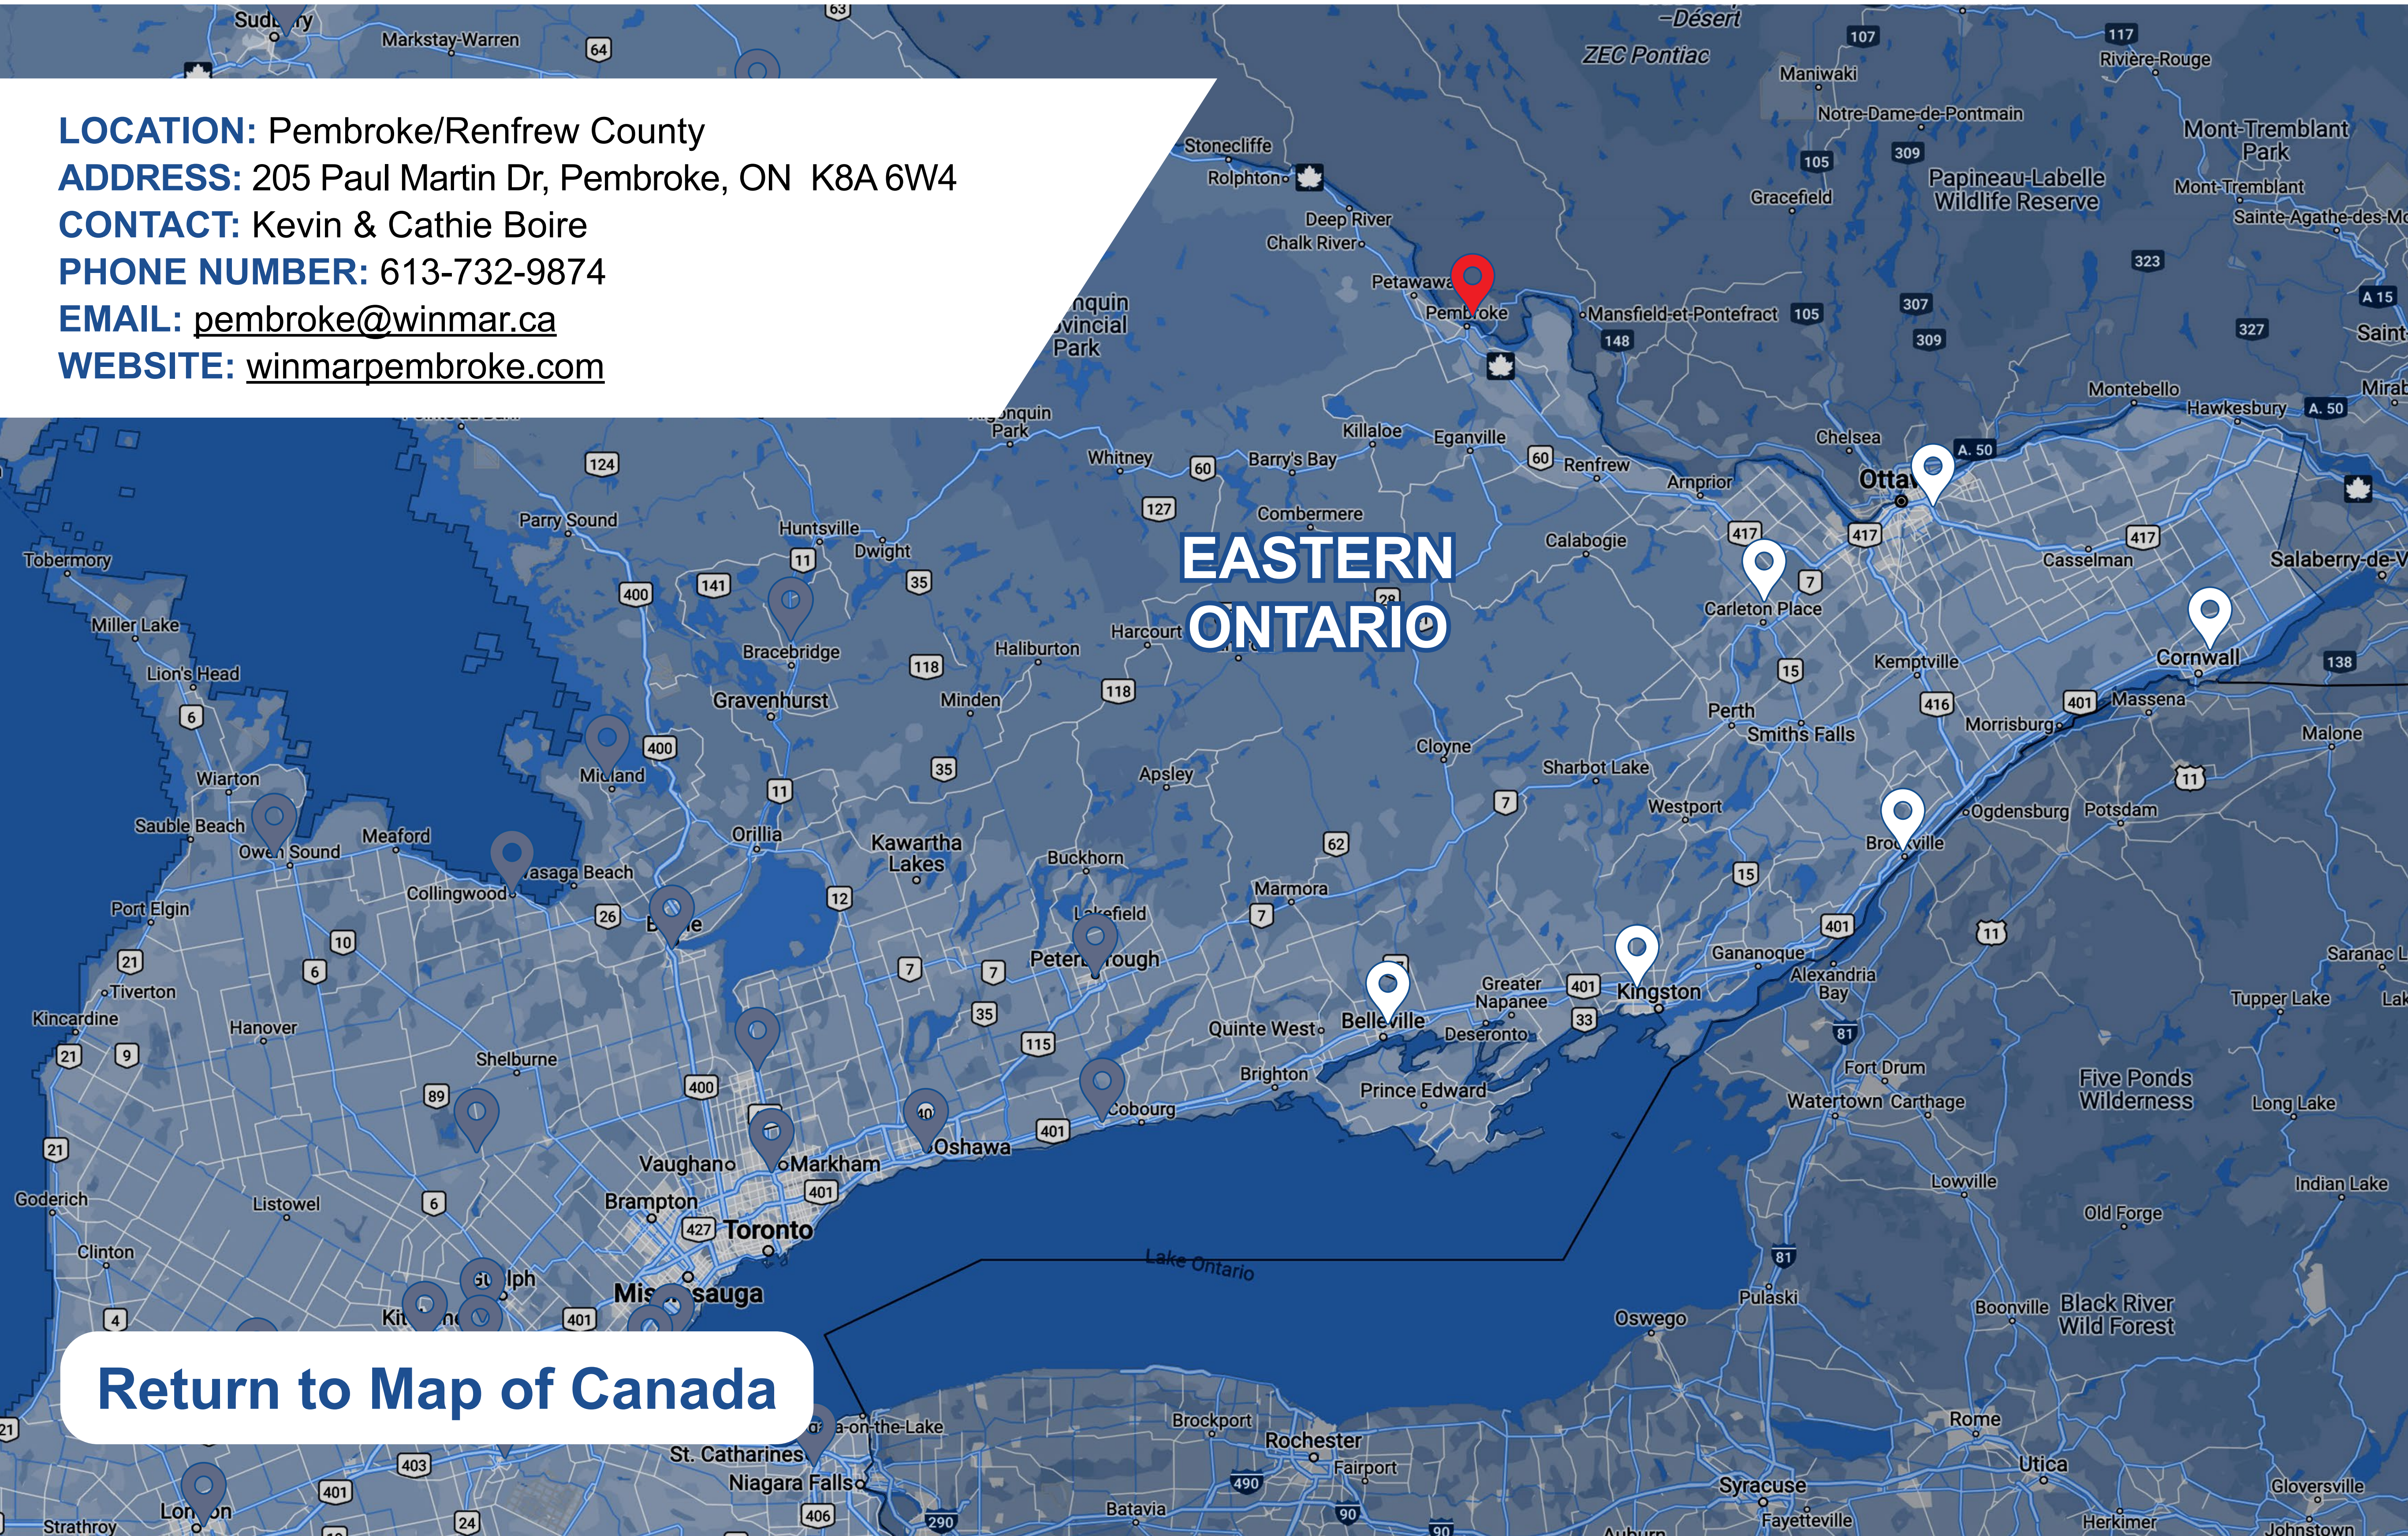

NORTHERN ONTARIO

[Return to Map of Canada](#)

LOCATION: Pembroke/Renfrew County
ADDRESS: 205 Paul Martin Dr, Pembroke, ON K8A 6W4
CONTACT: Kevin & Cathie Boire
PHONE NUMBER: 613-732-9874
EMAIL: pembroke@winmar.ca
WEBSITE: winmarpembroke.com