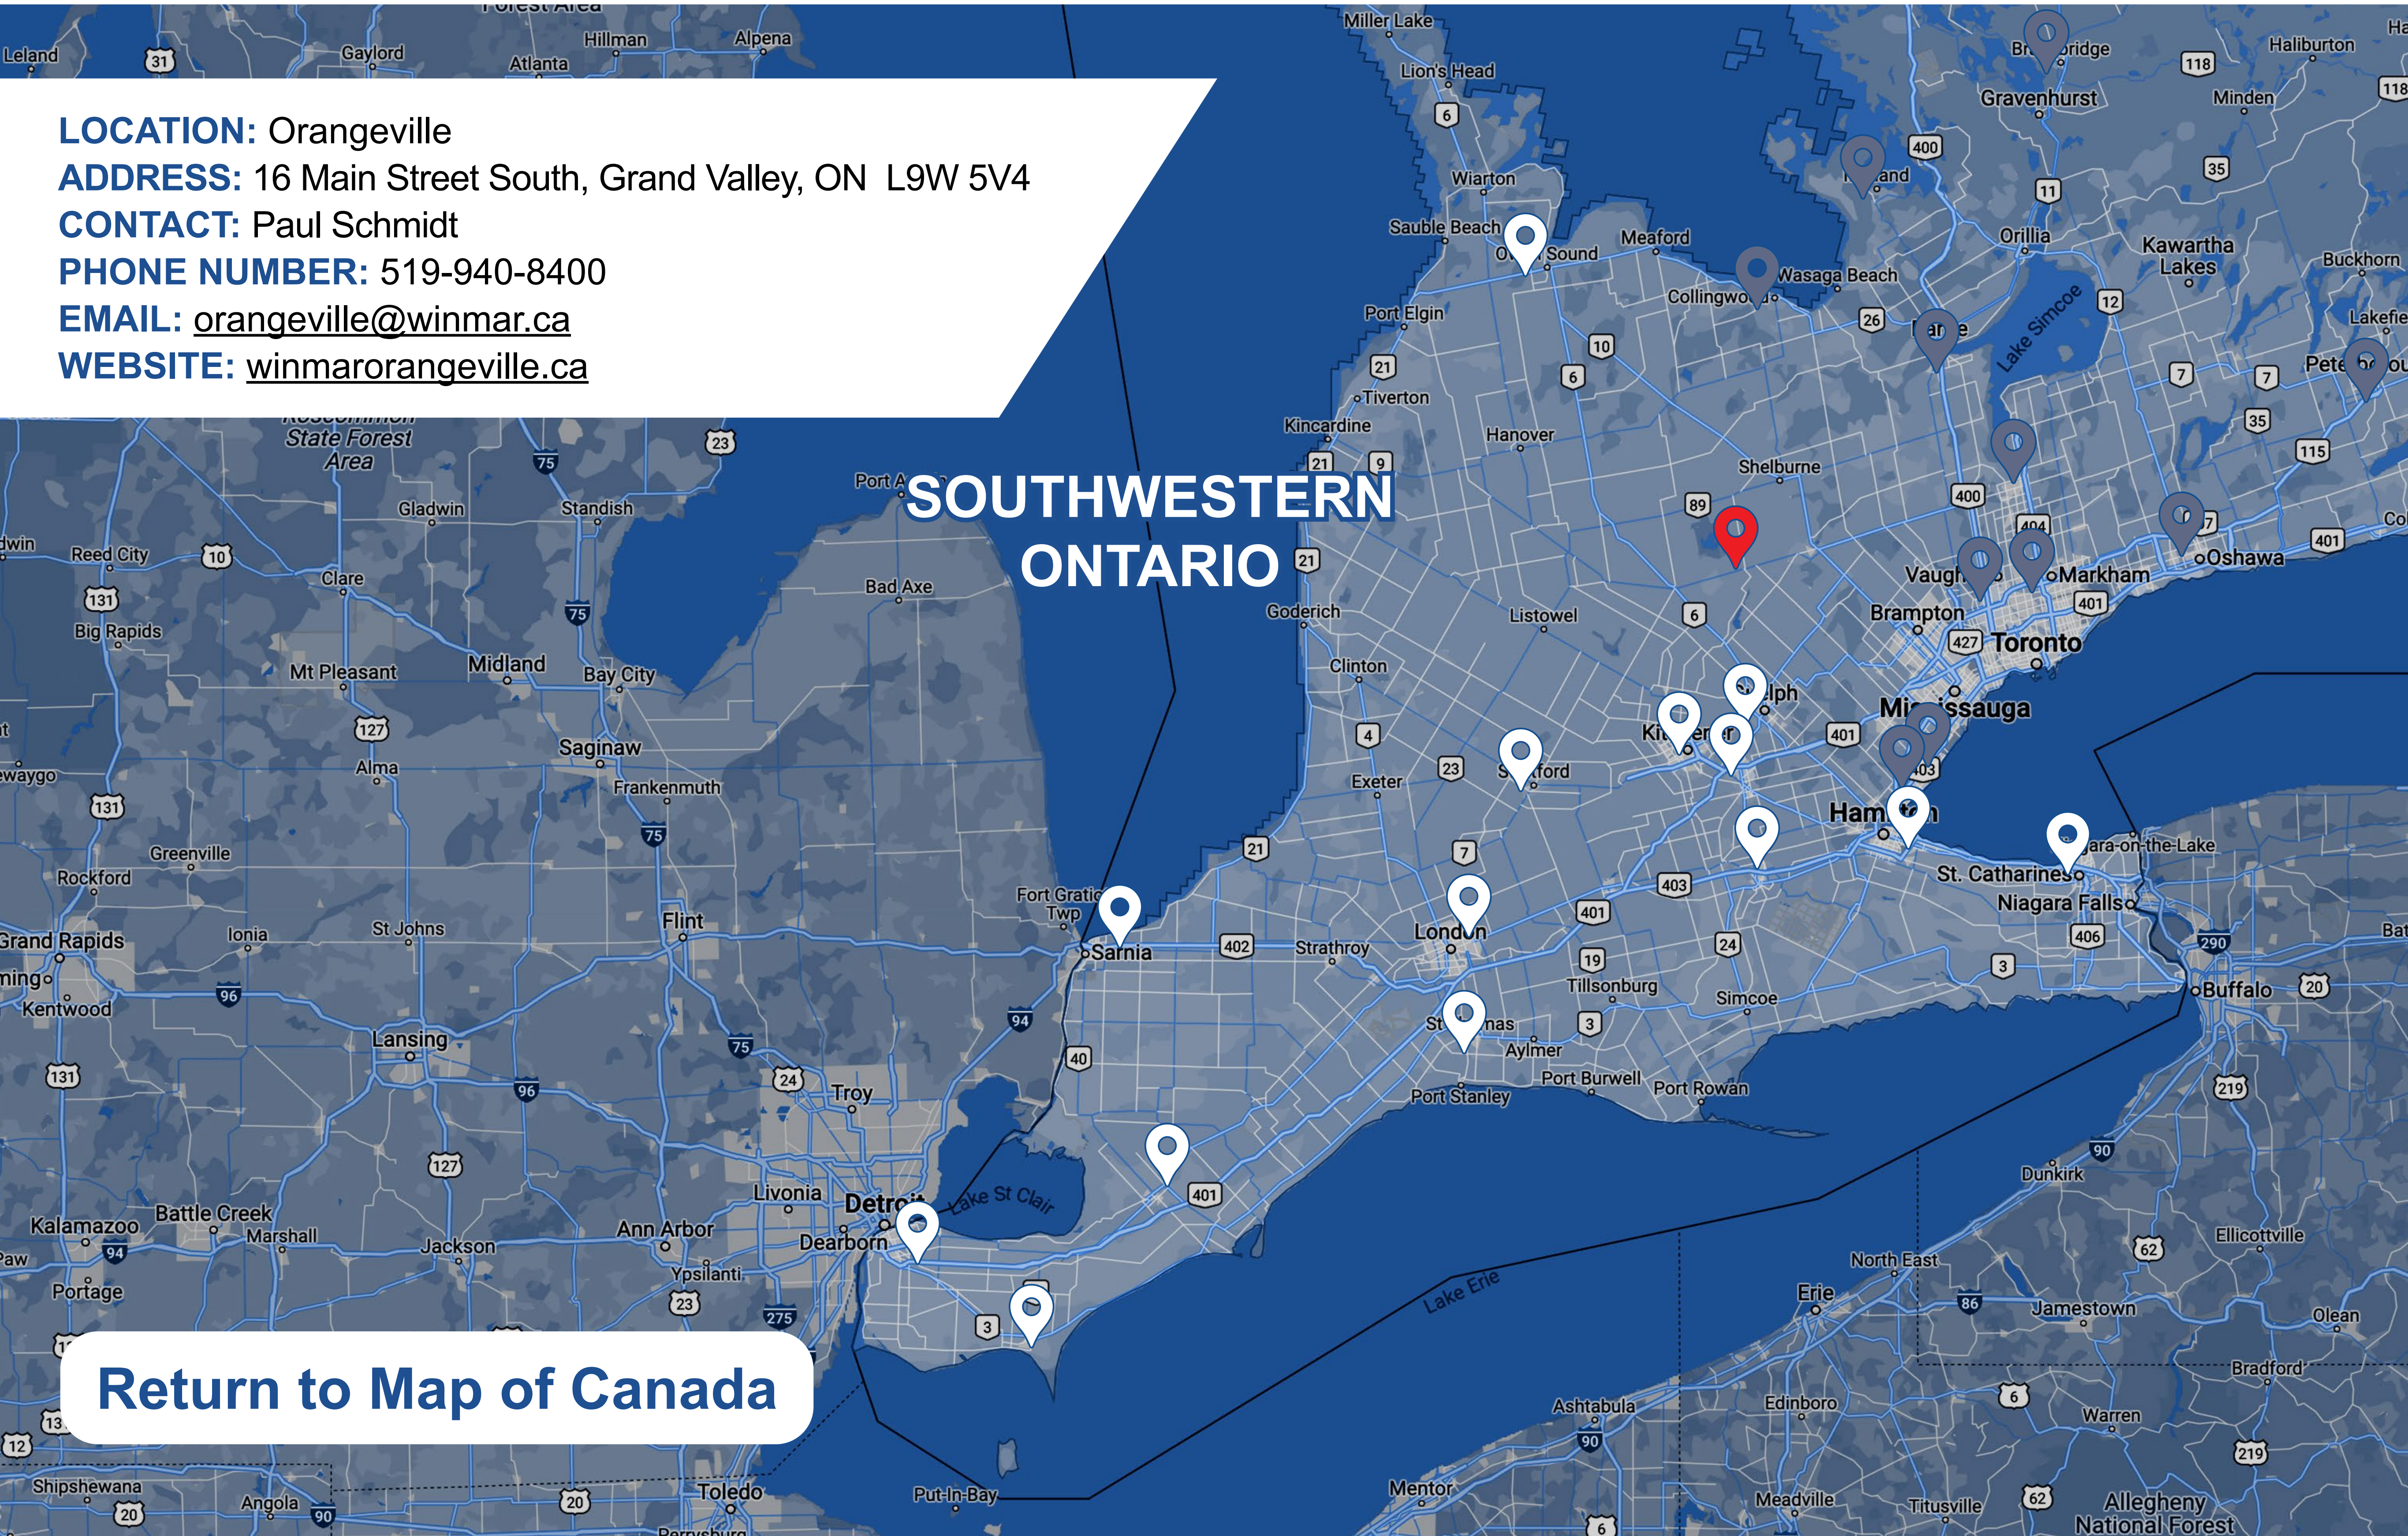

LOCATION: Orangeville
ADDRESS: 16 Main Street South, Grand Valley, ON L9W 5V4
CONTACT: Paul Schmidt
PHONE NUMBER: 519-940-8400
EMAIL: orangeville@winmar.ca
WEBSITE: winmarorangeville.ca

SOUTHWESTERN ONTARIO

[Return to Map of Canada](#)