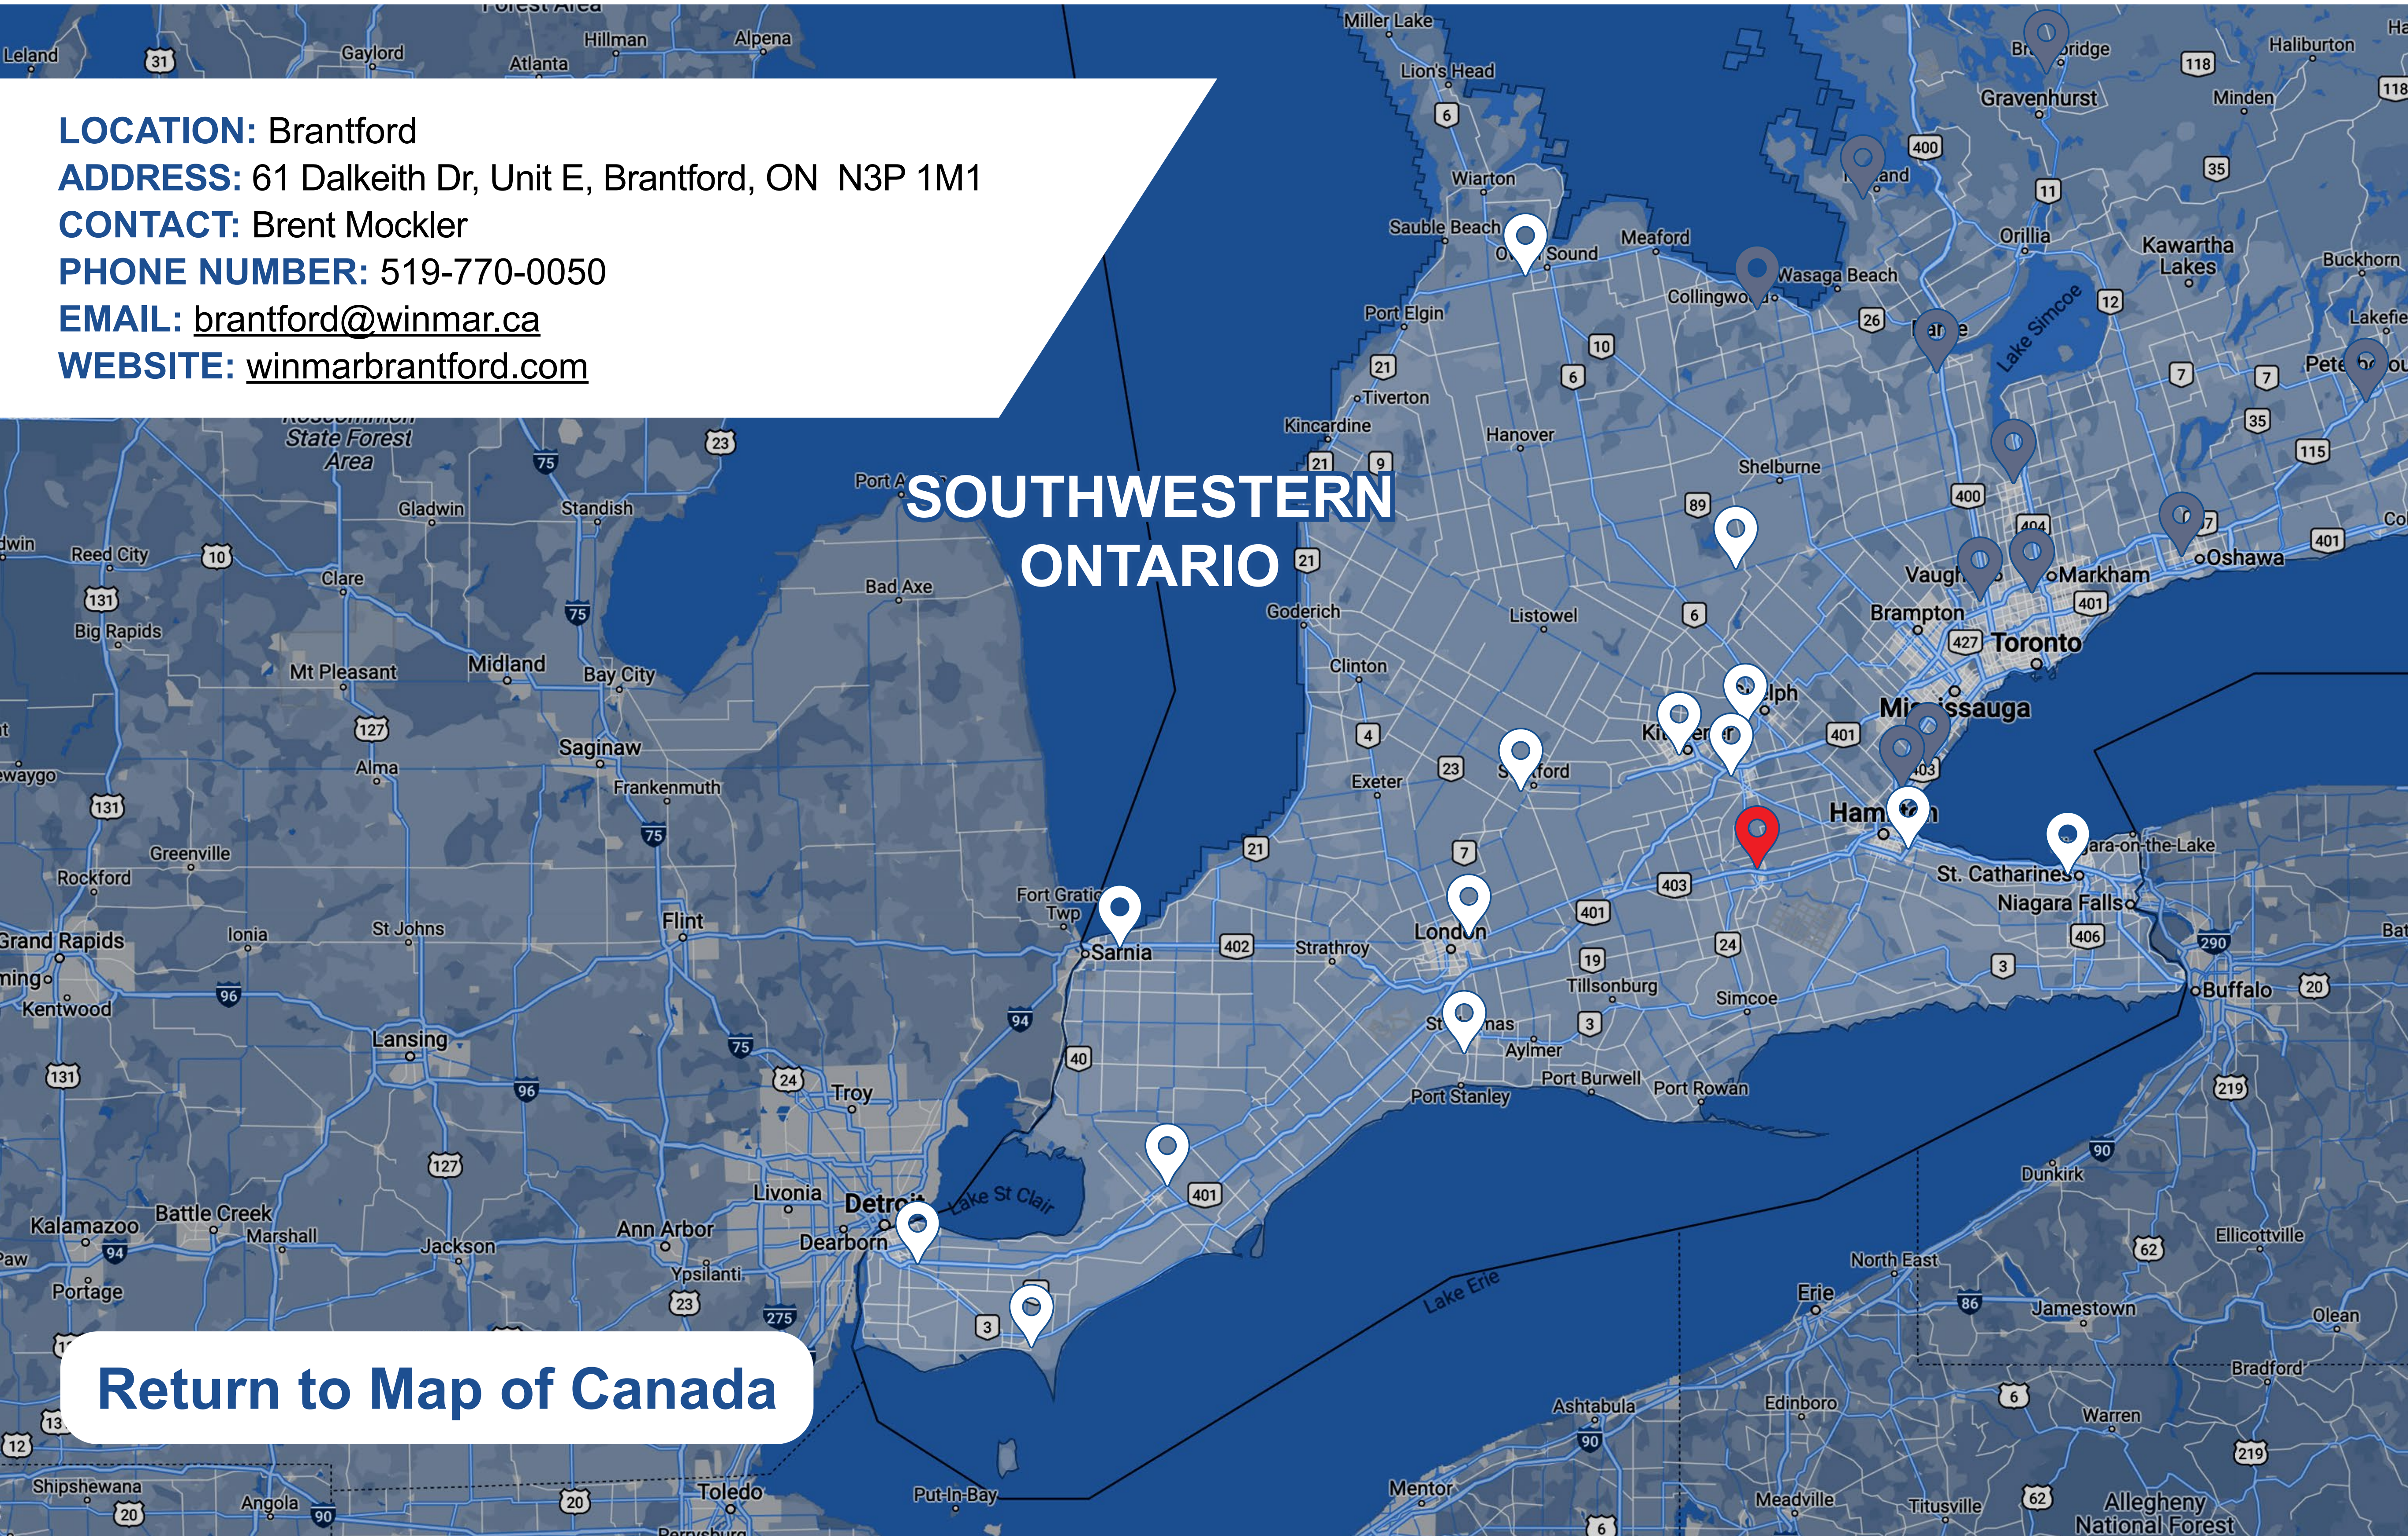

LOCATION: Brantford
ADDRESS: 61 Dalkeith Dr, Unit E, Brantford, ON N3P 1M1
CONTACT: Brent Mockler
PHONE NUMBER: 519-770-0050
EMAIL: brantford@winmar.ca
WEBSITE: winmarbrantford.com

SOUTHWESTERN ONTARIO

[Return to Map of Canada](#)