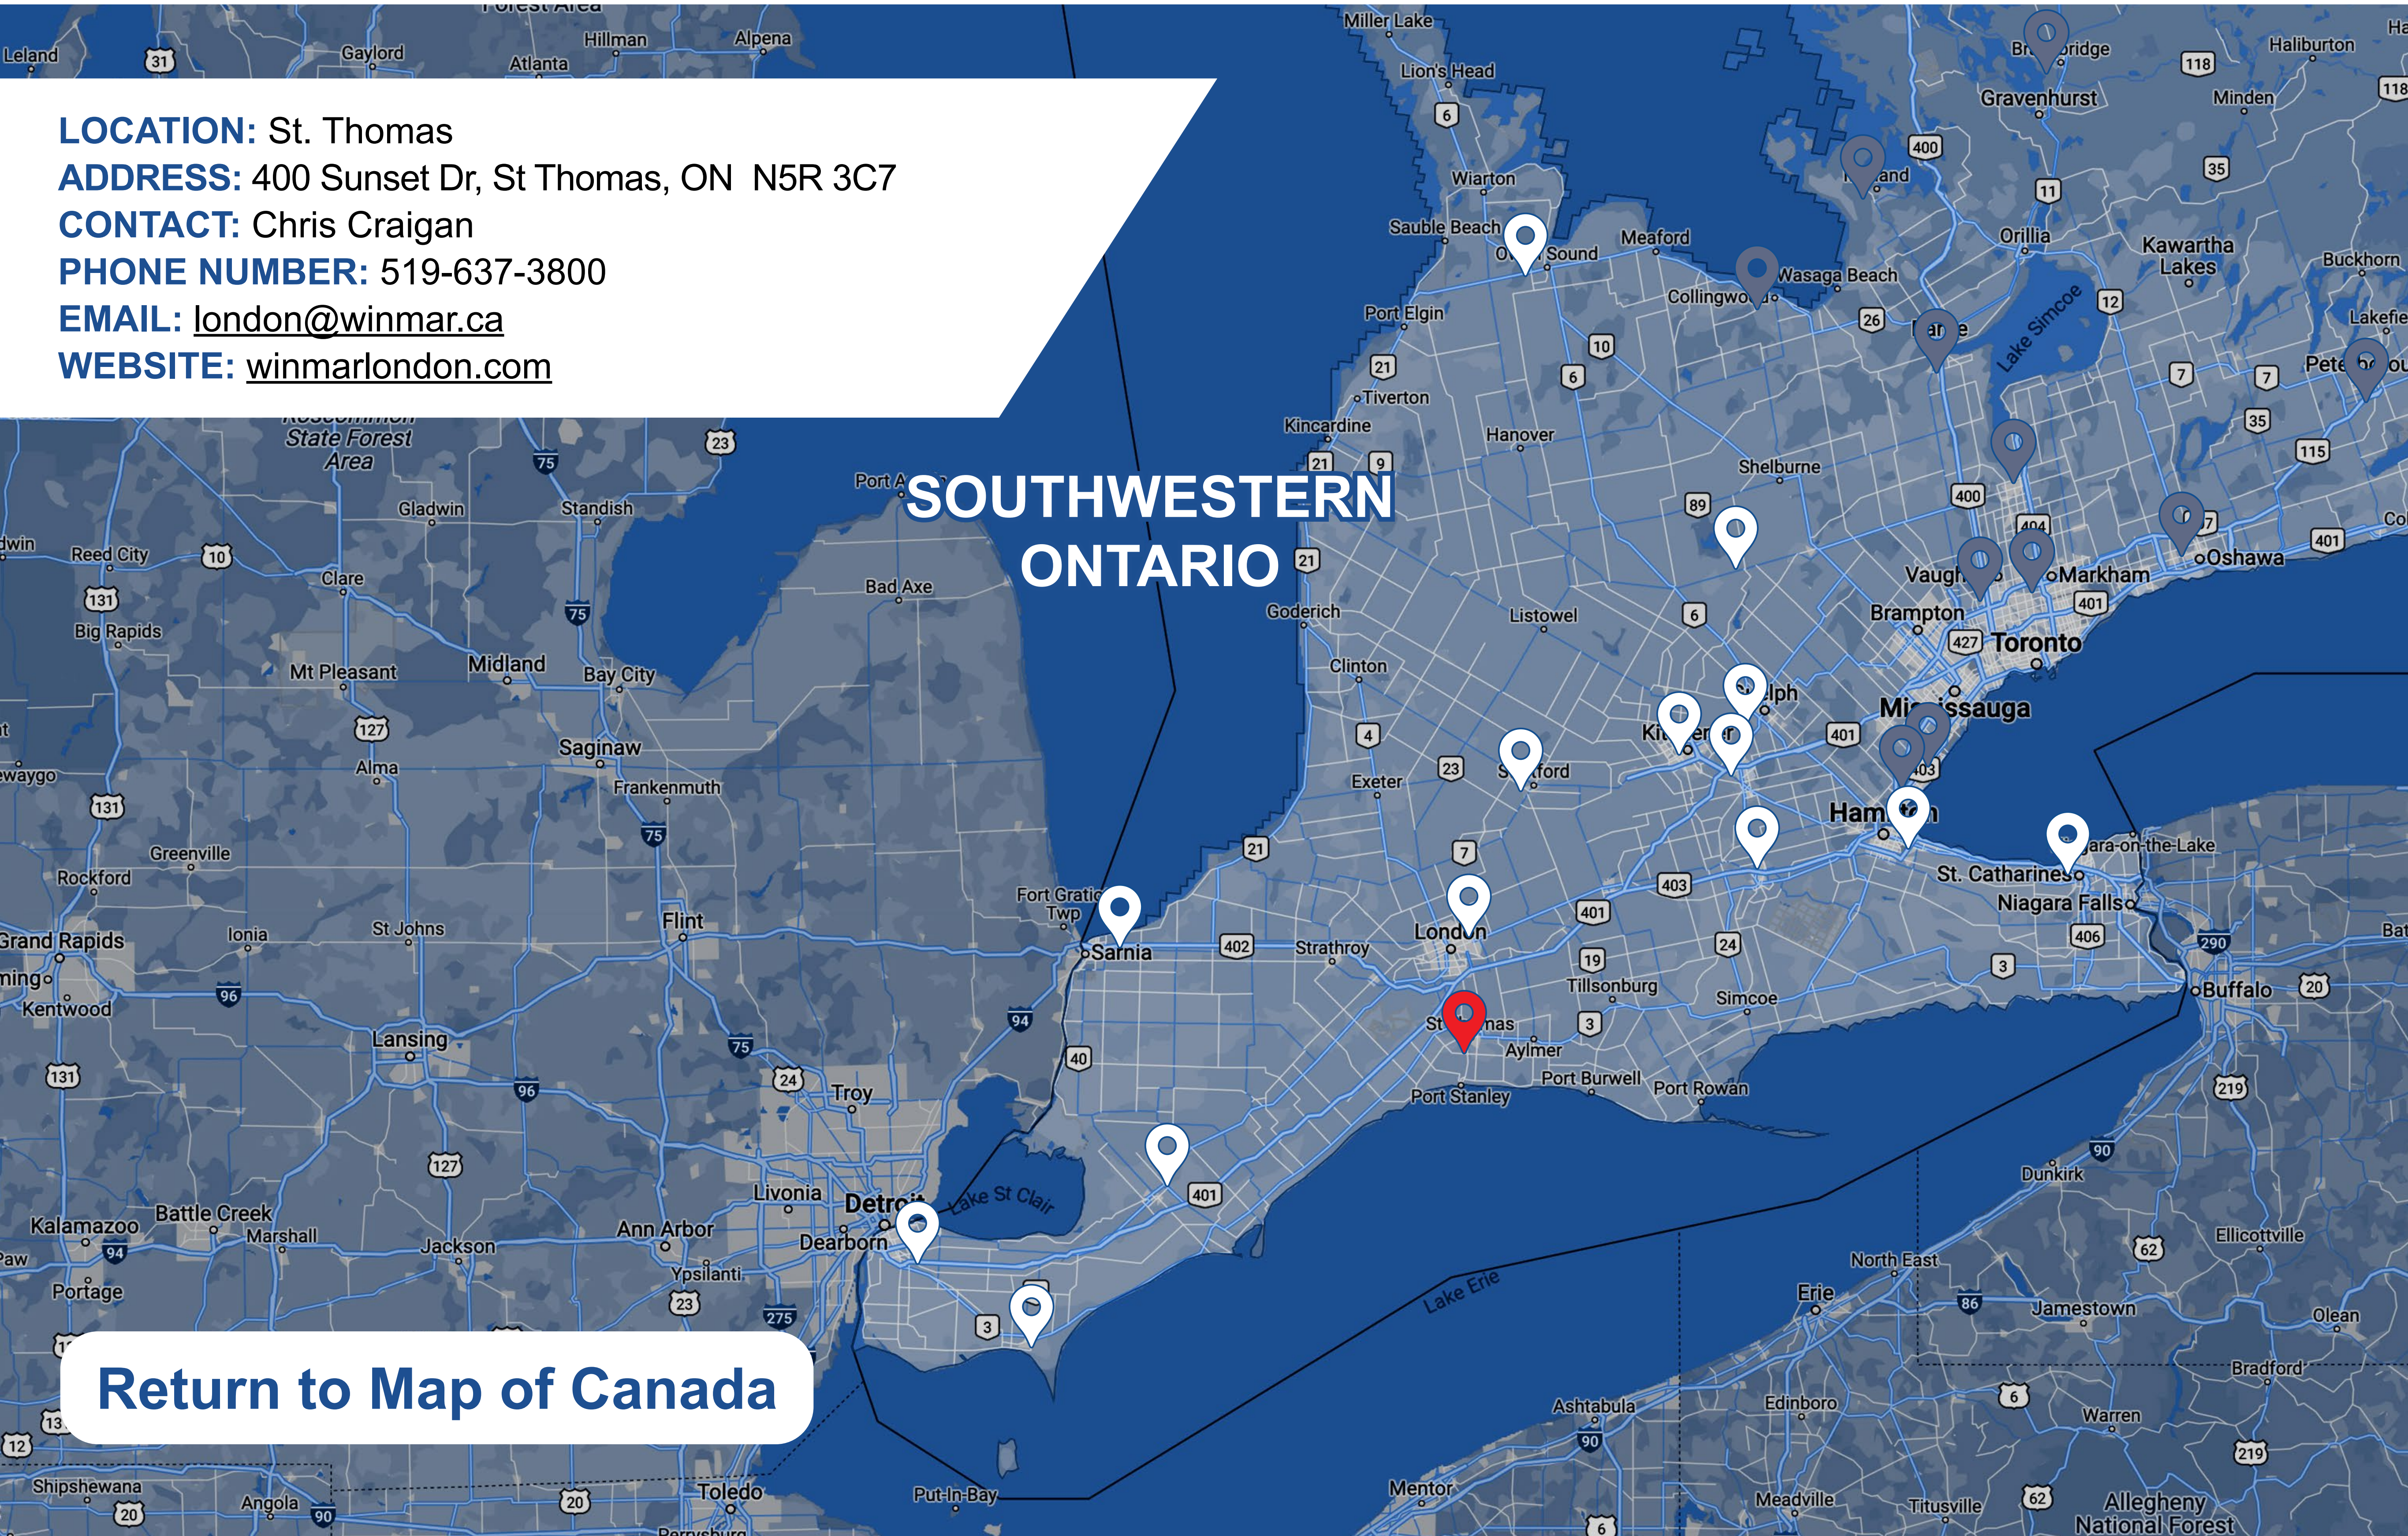

LOCATION: St. Thomas
ADDRESS: 400 Sunset Dr, St Thomas, ON N5R 3C7
CONTACT: Chris Craigan
PHONE NUMBER: 519-637-3800
EMAIL: london@winmar.ca
WEBSITE: winmarlondon.com

SOUTHWESTERN ONTARIO

[Return to Map of Canada](#)