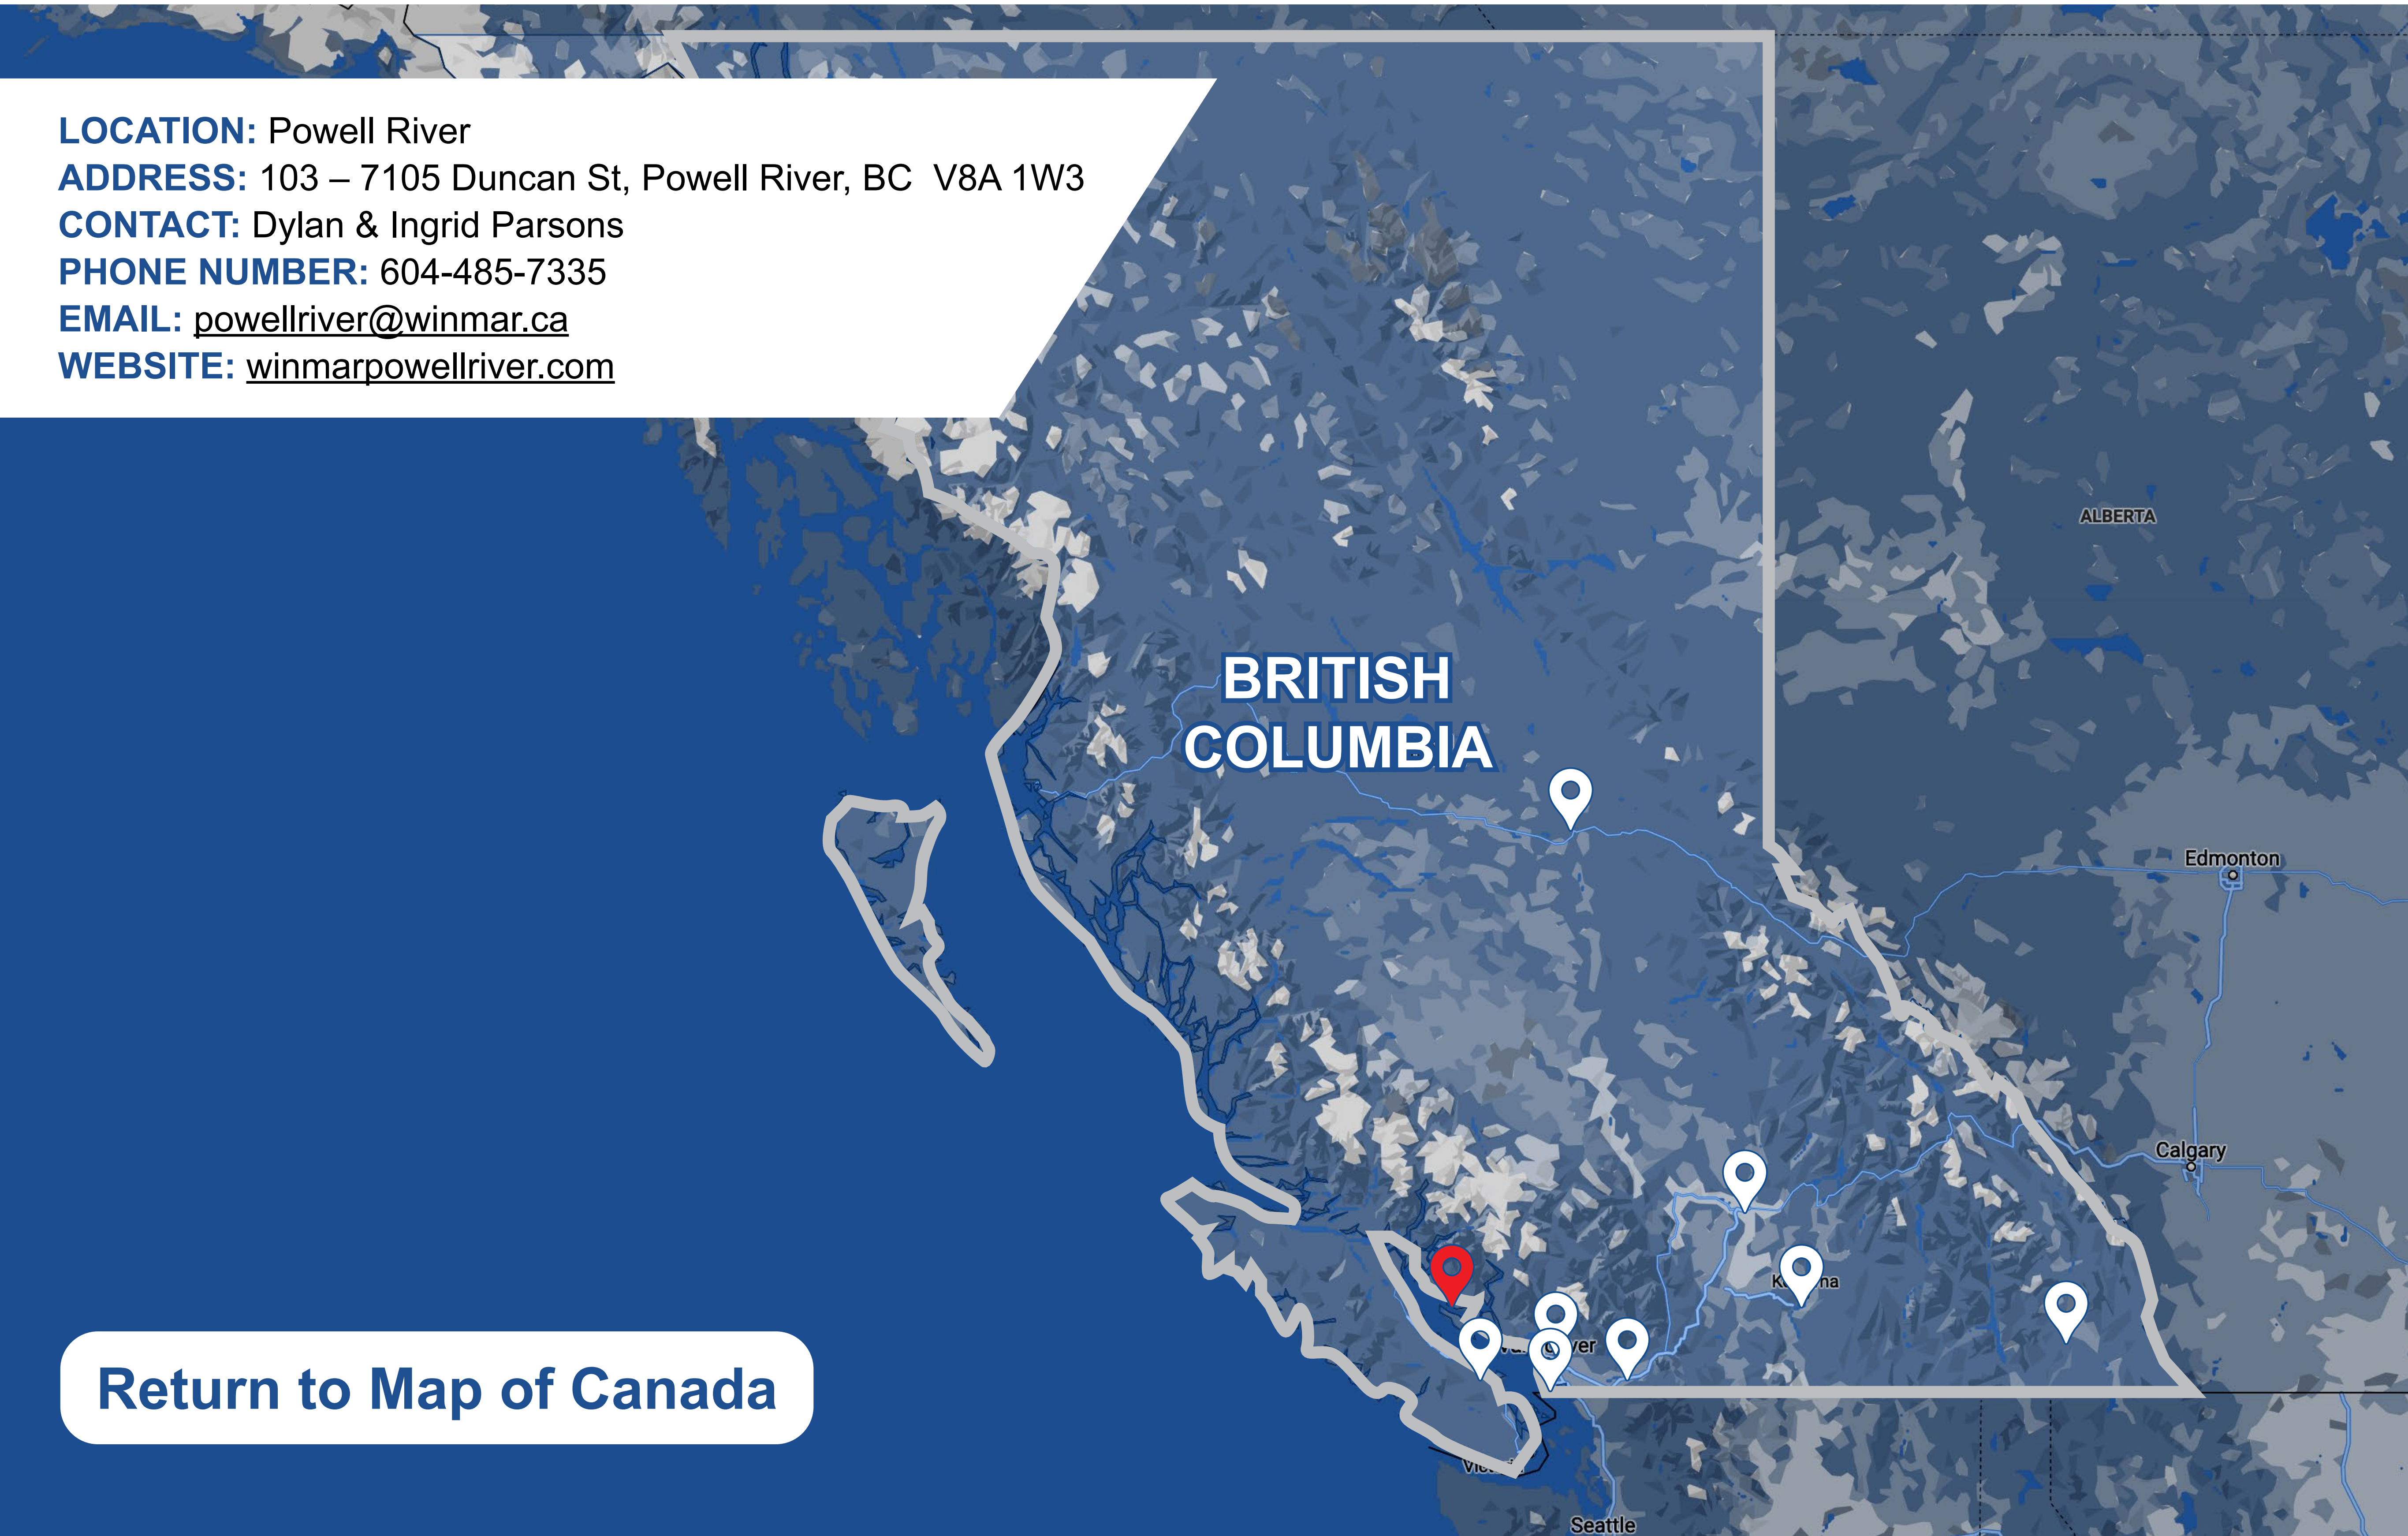

LOCATION: Powell River
ADDRESS: 103 – 7105 Duncan St, Powell River, BC V8A 1W3
CONTACT: Dylan & Ingrid Parsons
PHONE NUMBER: 604-485-7335
EMAIL: powellriver@winmar.ca
WEBSITE: winmarpowellriver.com

[Return to Map of Canada](#)