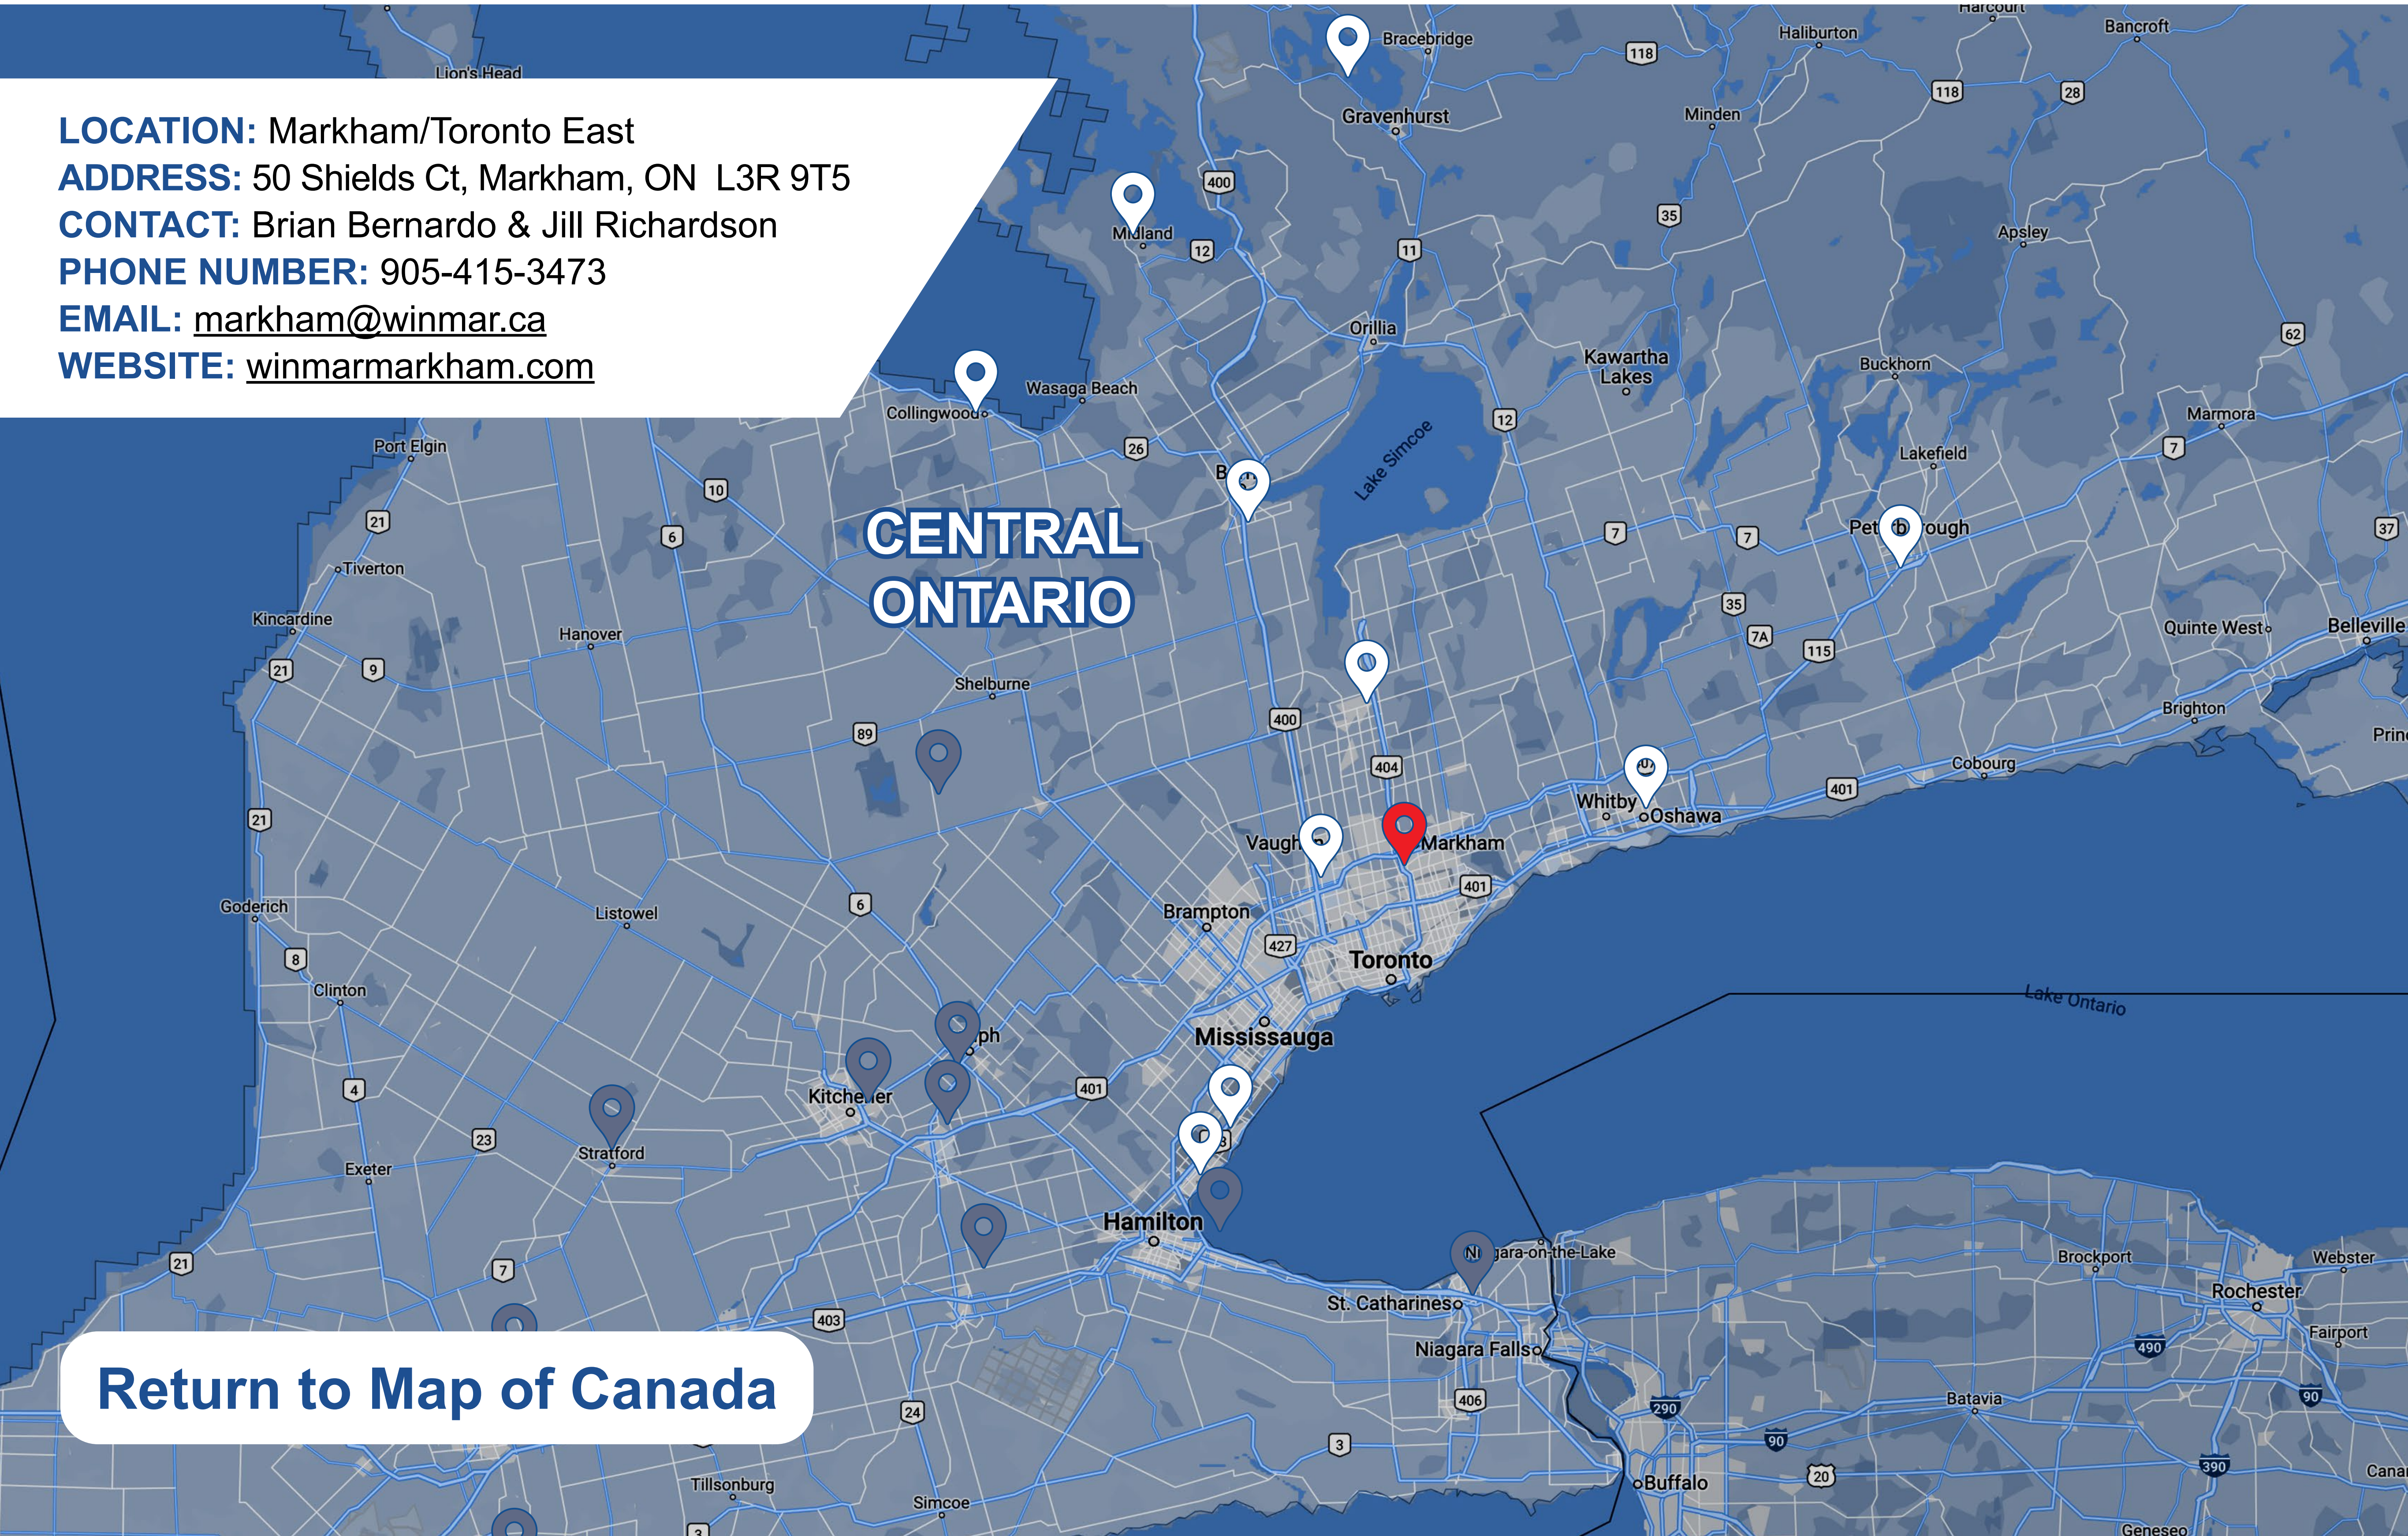

LOCATION: Markham/Toronto East
ADDRESS: 50 Shields Ct, Markham, ON L3R 9T5
CONTACT: Brian Bernardo & Jill Richardson
PHONE NUMBER: 905-415-3473
EMAIL: markham@winmar.ca
WEBSITE: winmarmarkham.com

CENTRAL ONTARIO

[Return to Map of Canada](#)