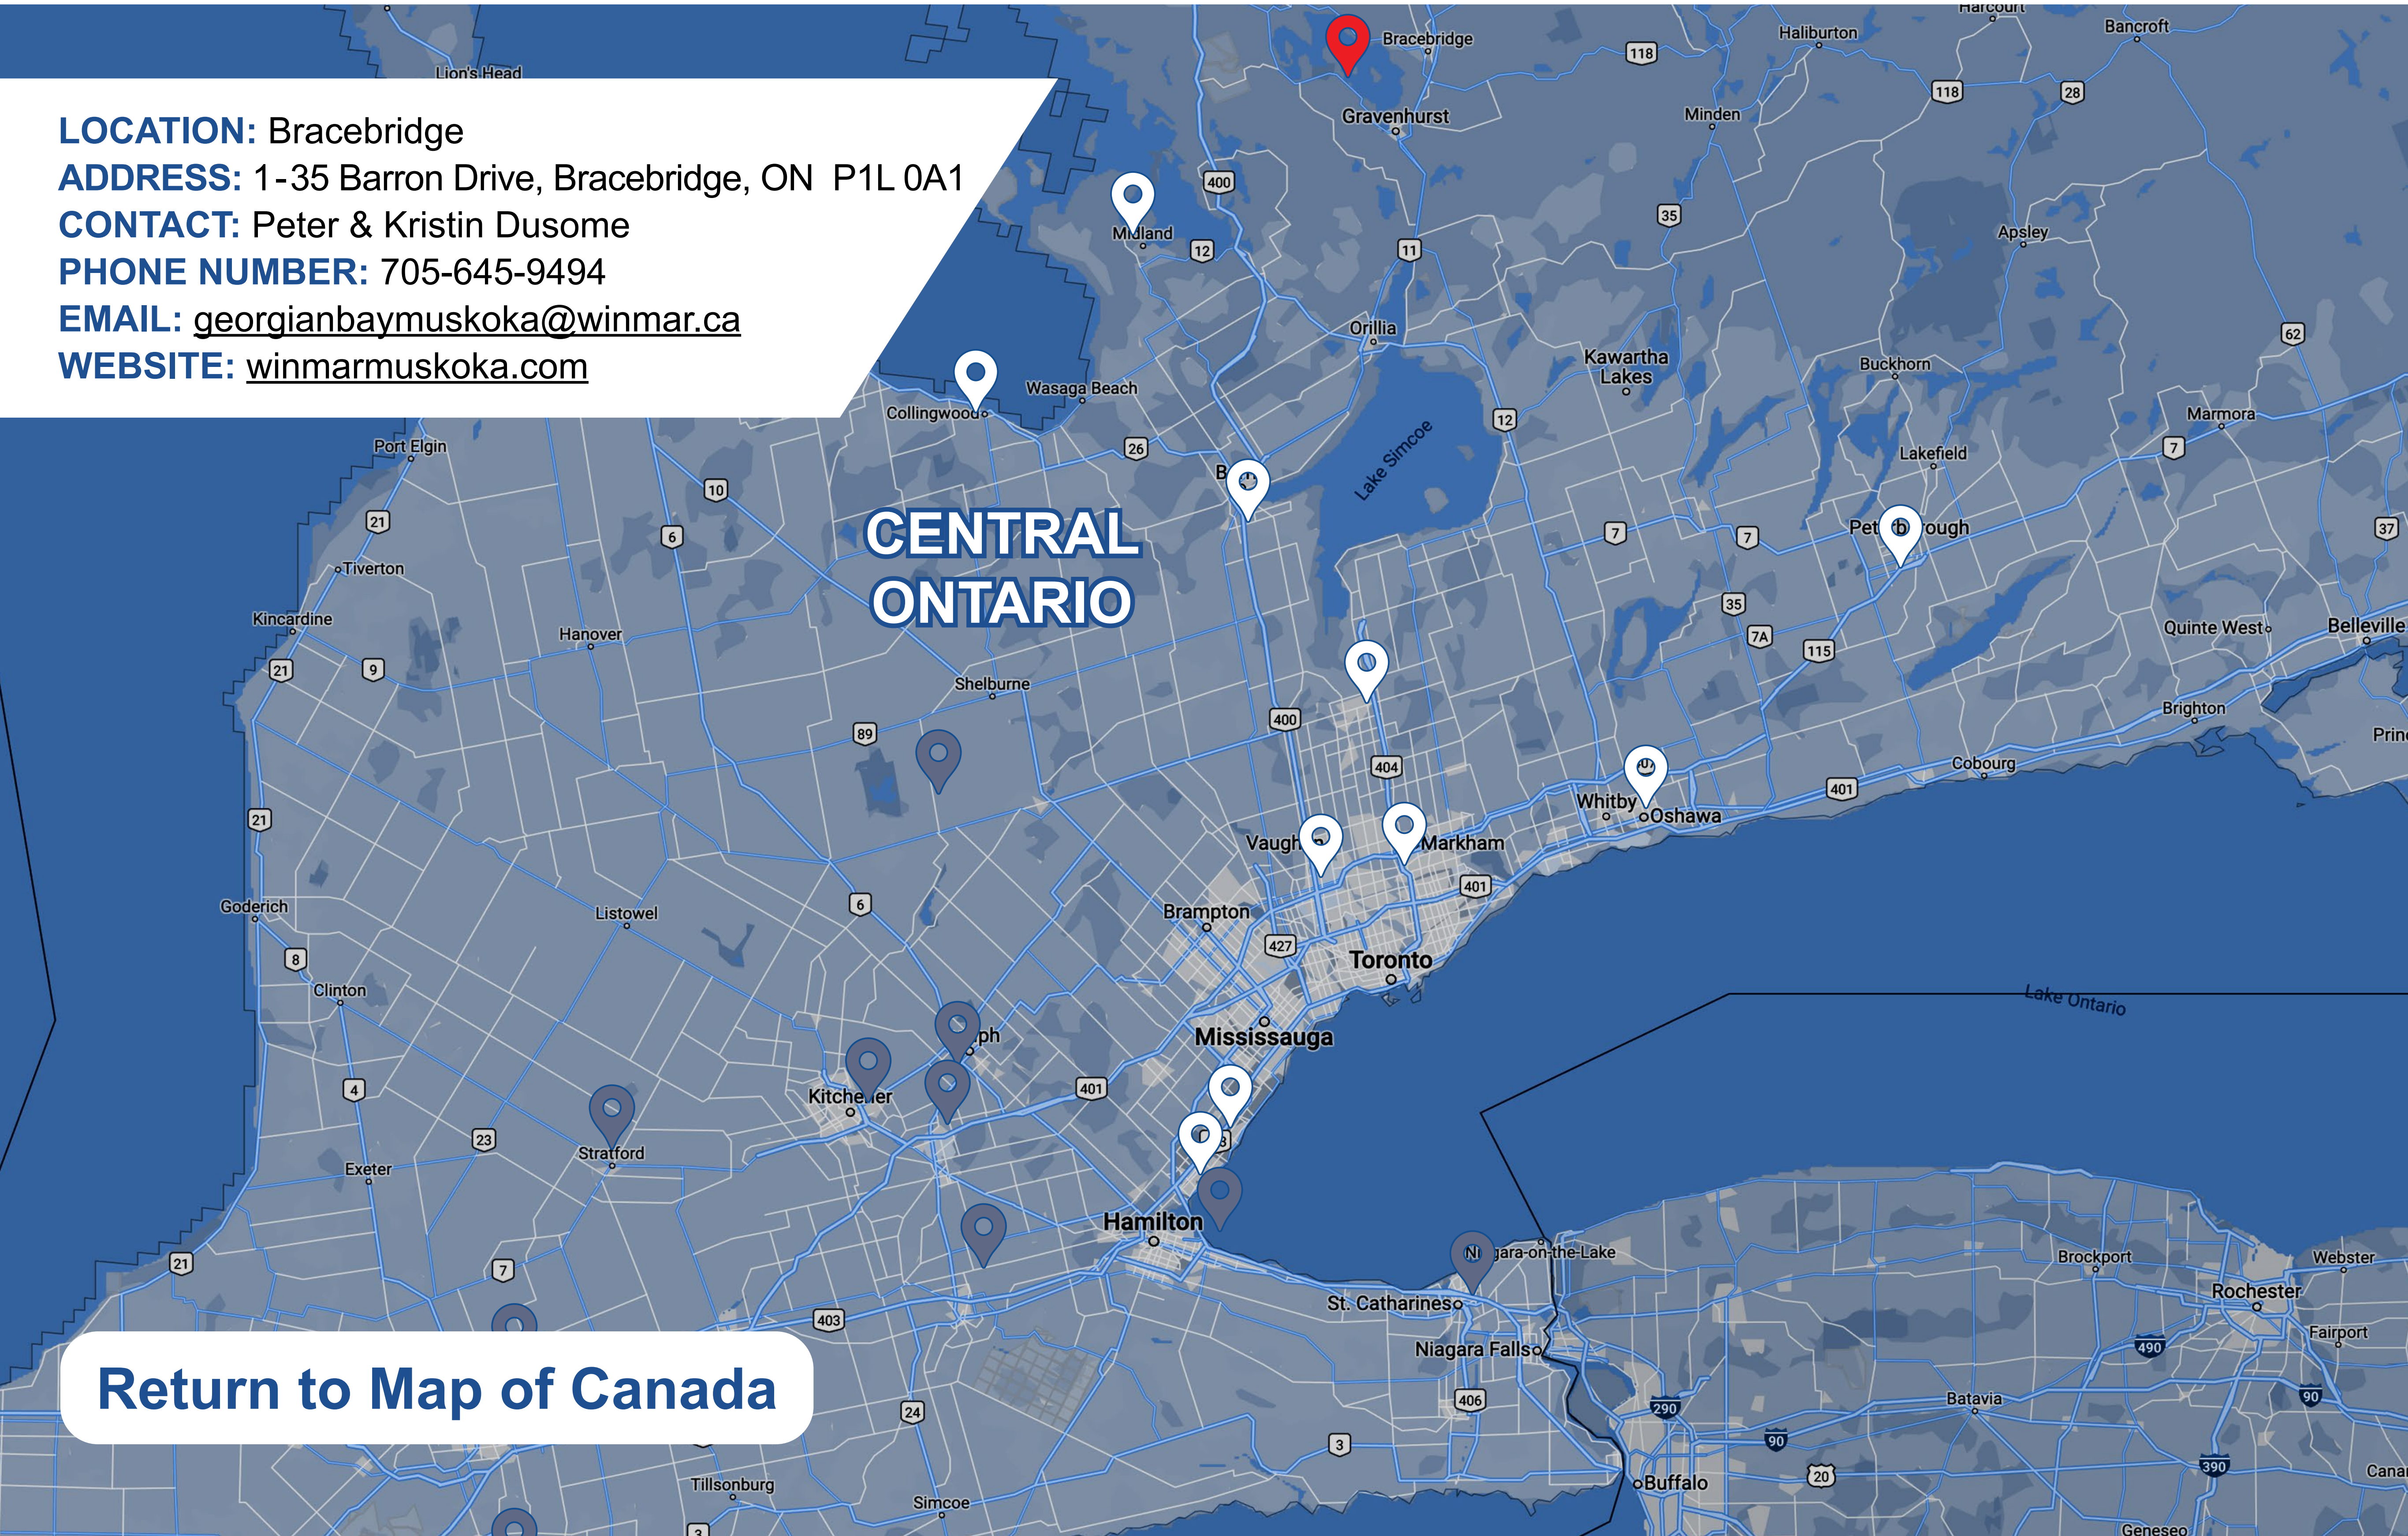

LOCATION: Bracebridge
ADDRESS: 1-35 Barron Drive, Bracebridge, ON P1L 0A1
CONTACT: Peter & Kristin Dusome
PHONE NUMBER: 705-645-9494
EMAIL: georgianbaymuskoka@winmar.ca
WEBSITE: winmarmuskoka.com

CENTRAL ONTARIO

[Return to Map of Canada](#)