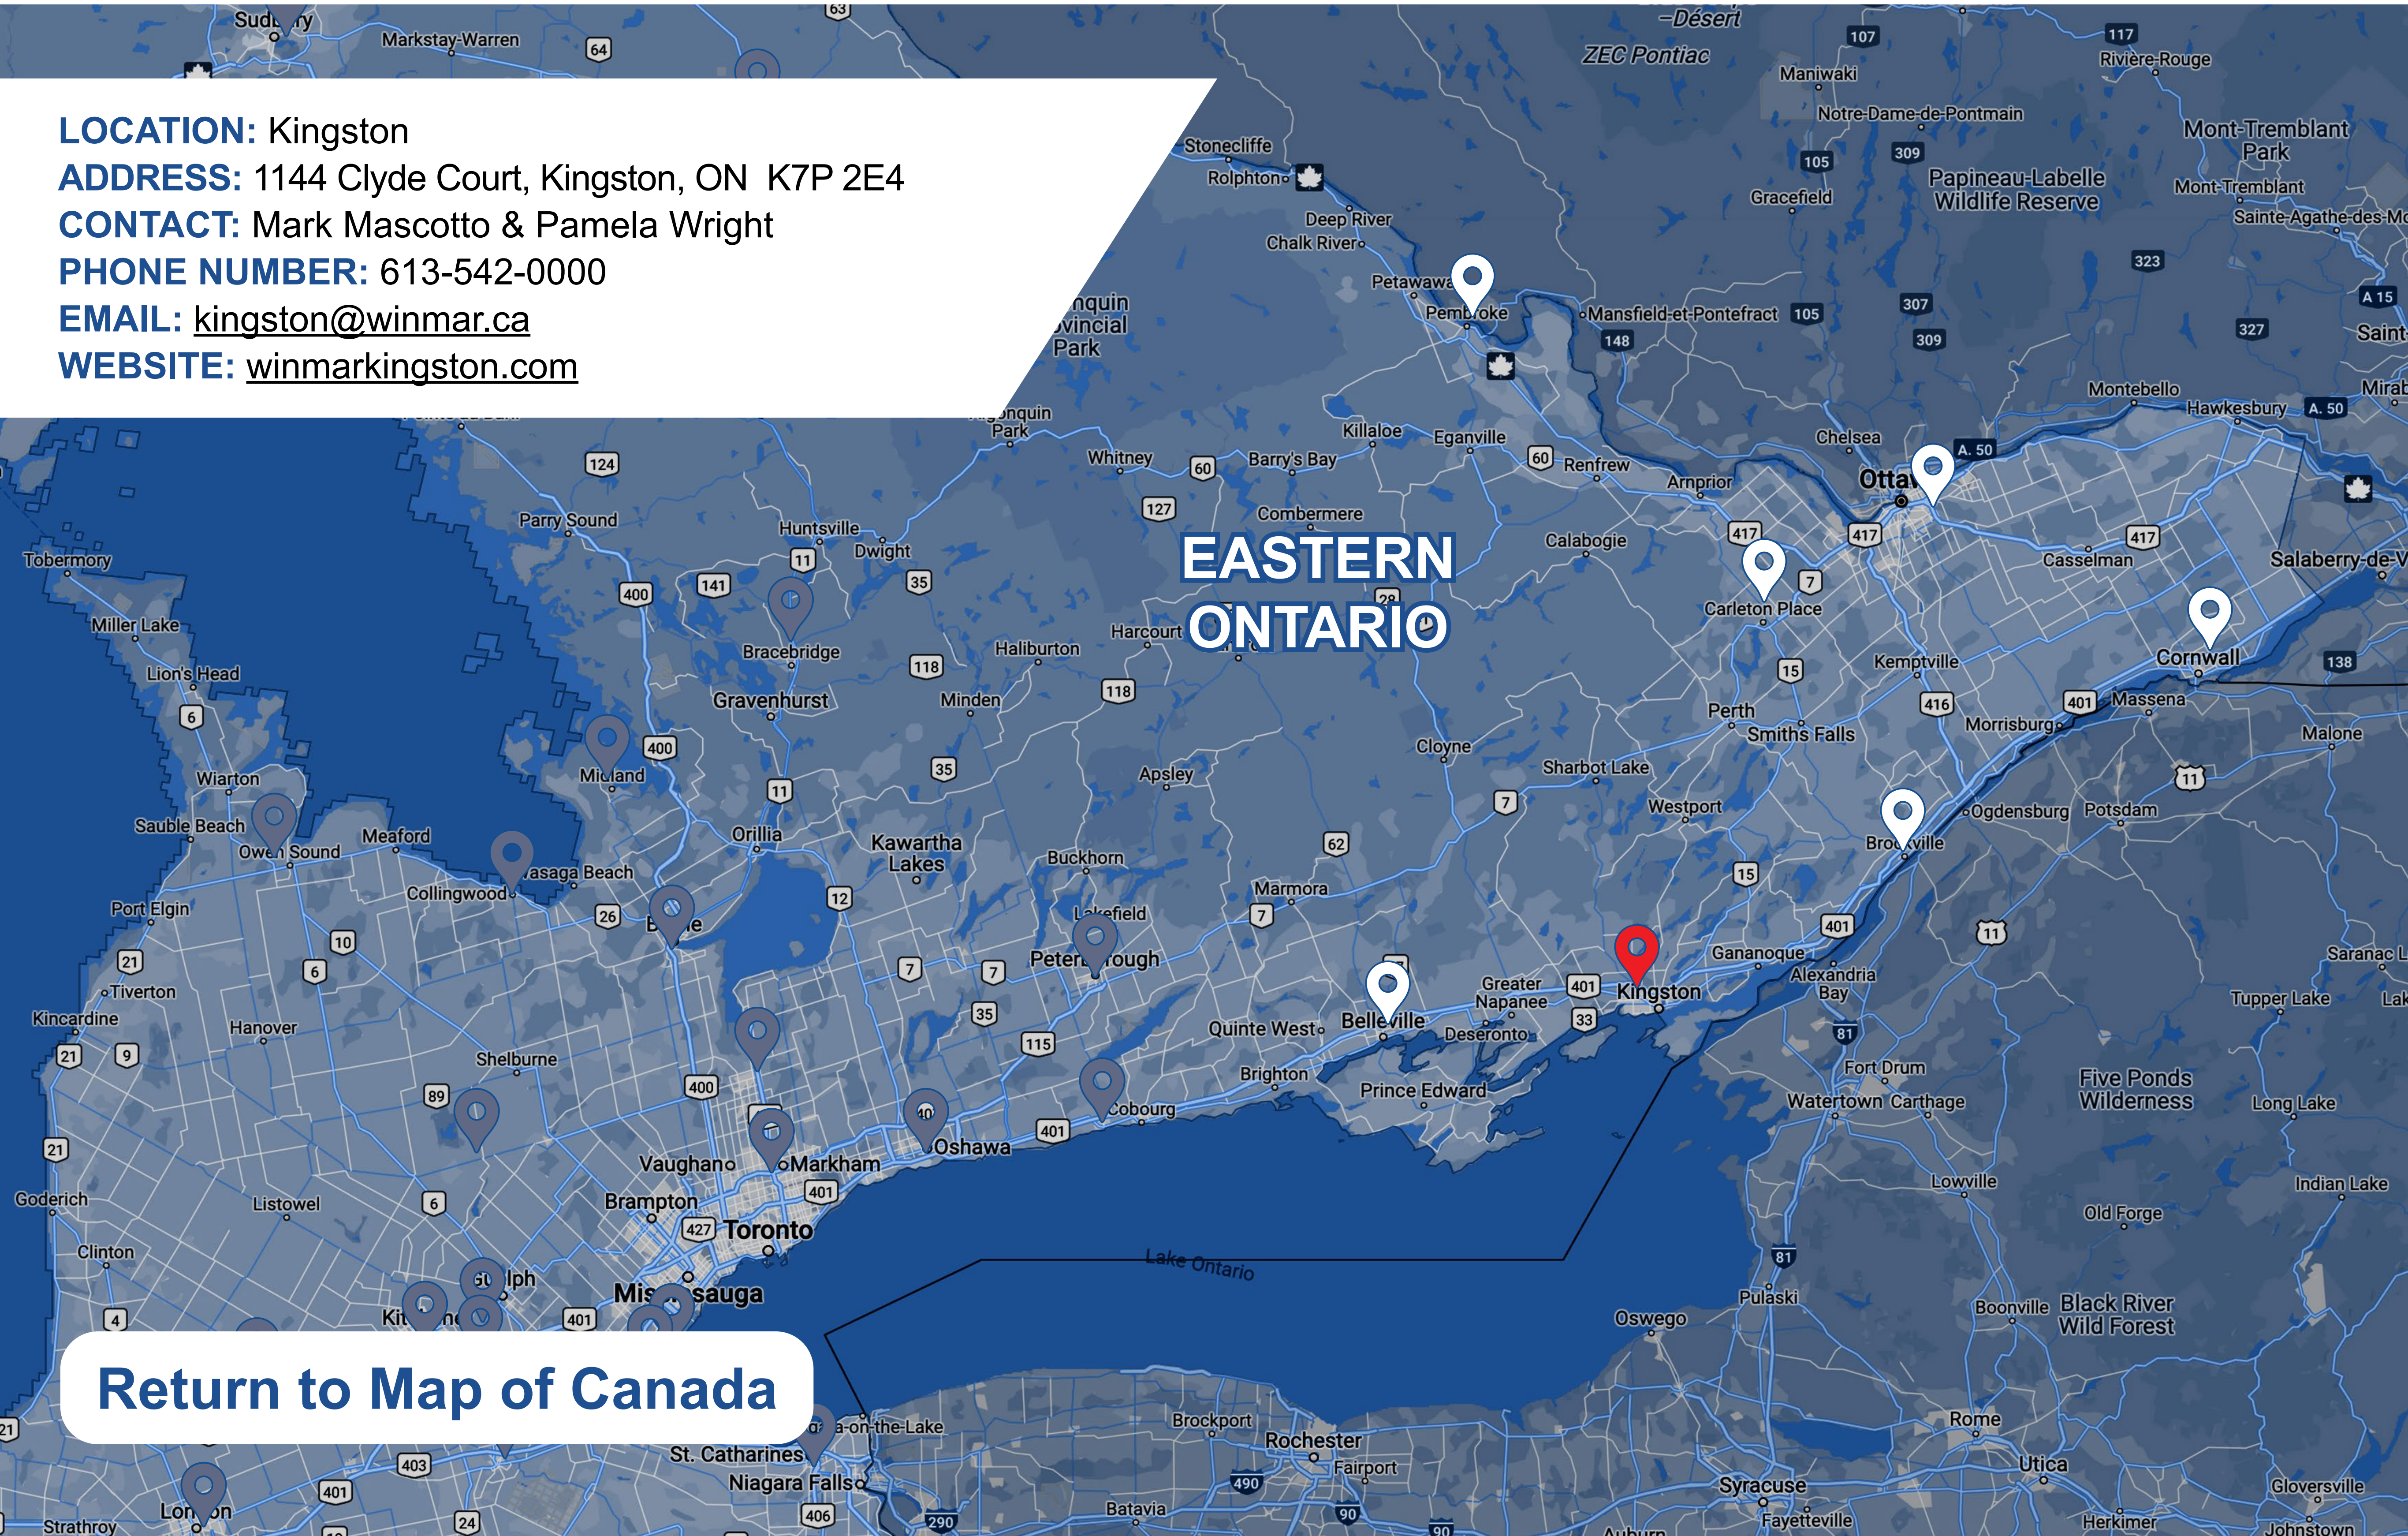

LOCATION: Kingston
ADDRESS: 1144 Clyde Court, Kingston, ON K7P 2E4
CONTACT: Mark Mascotto & Pamela Wright
PHONE NUMBER: 613-542-0000
EMAIL: kingston@winmar.ca
WEBSITE: winmarkingston.com

EASTERN ONTARIO

[Return to Map of Canada](#)