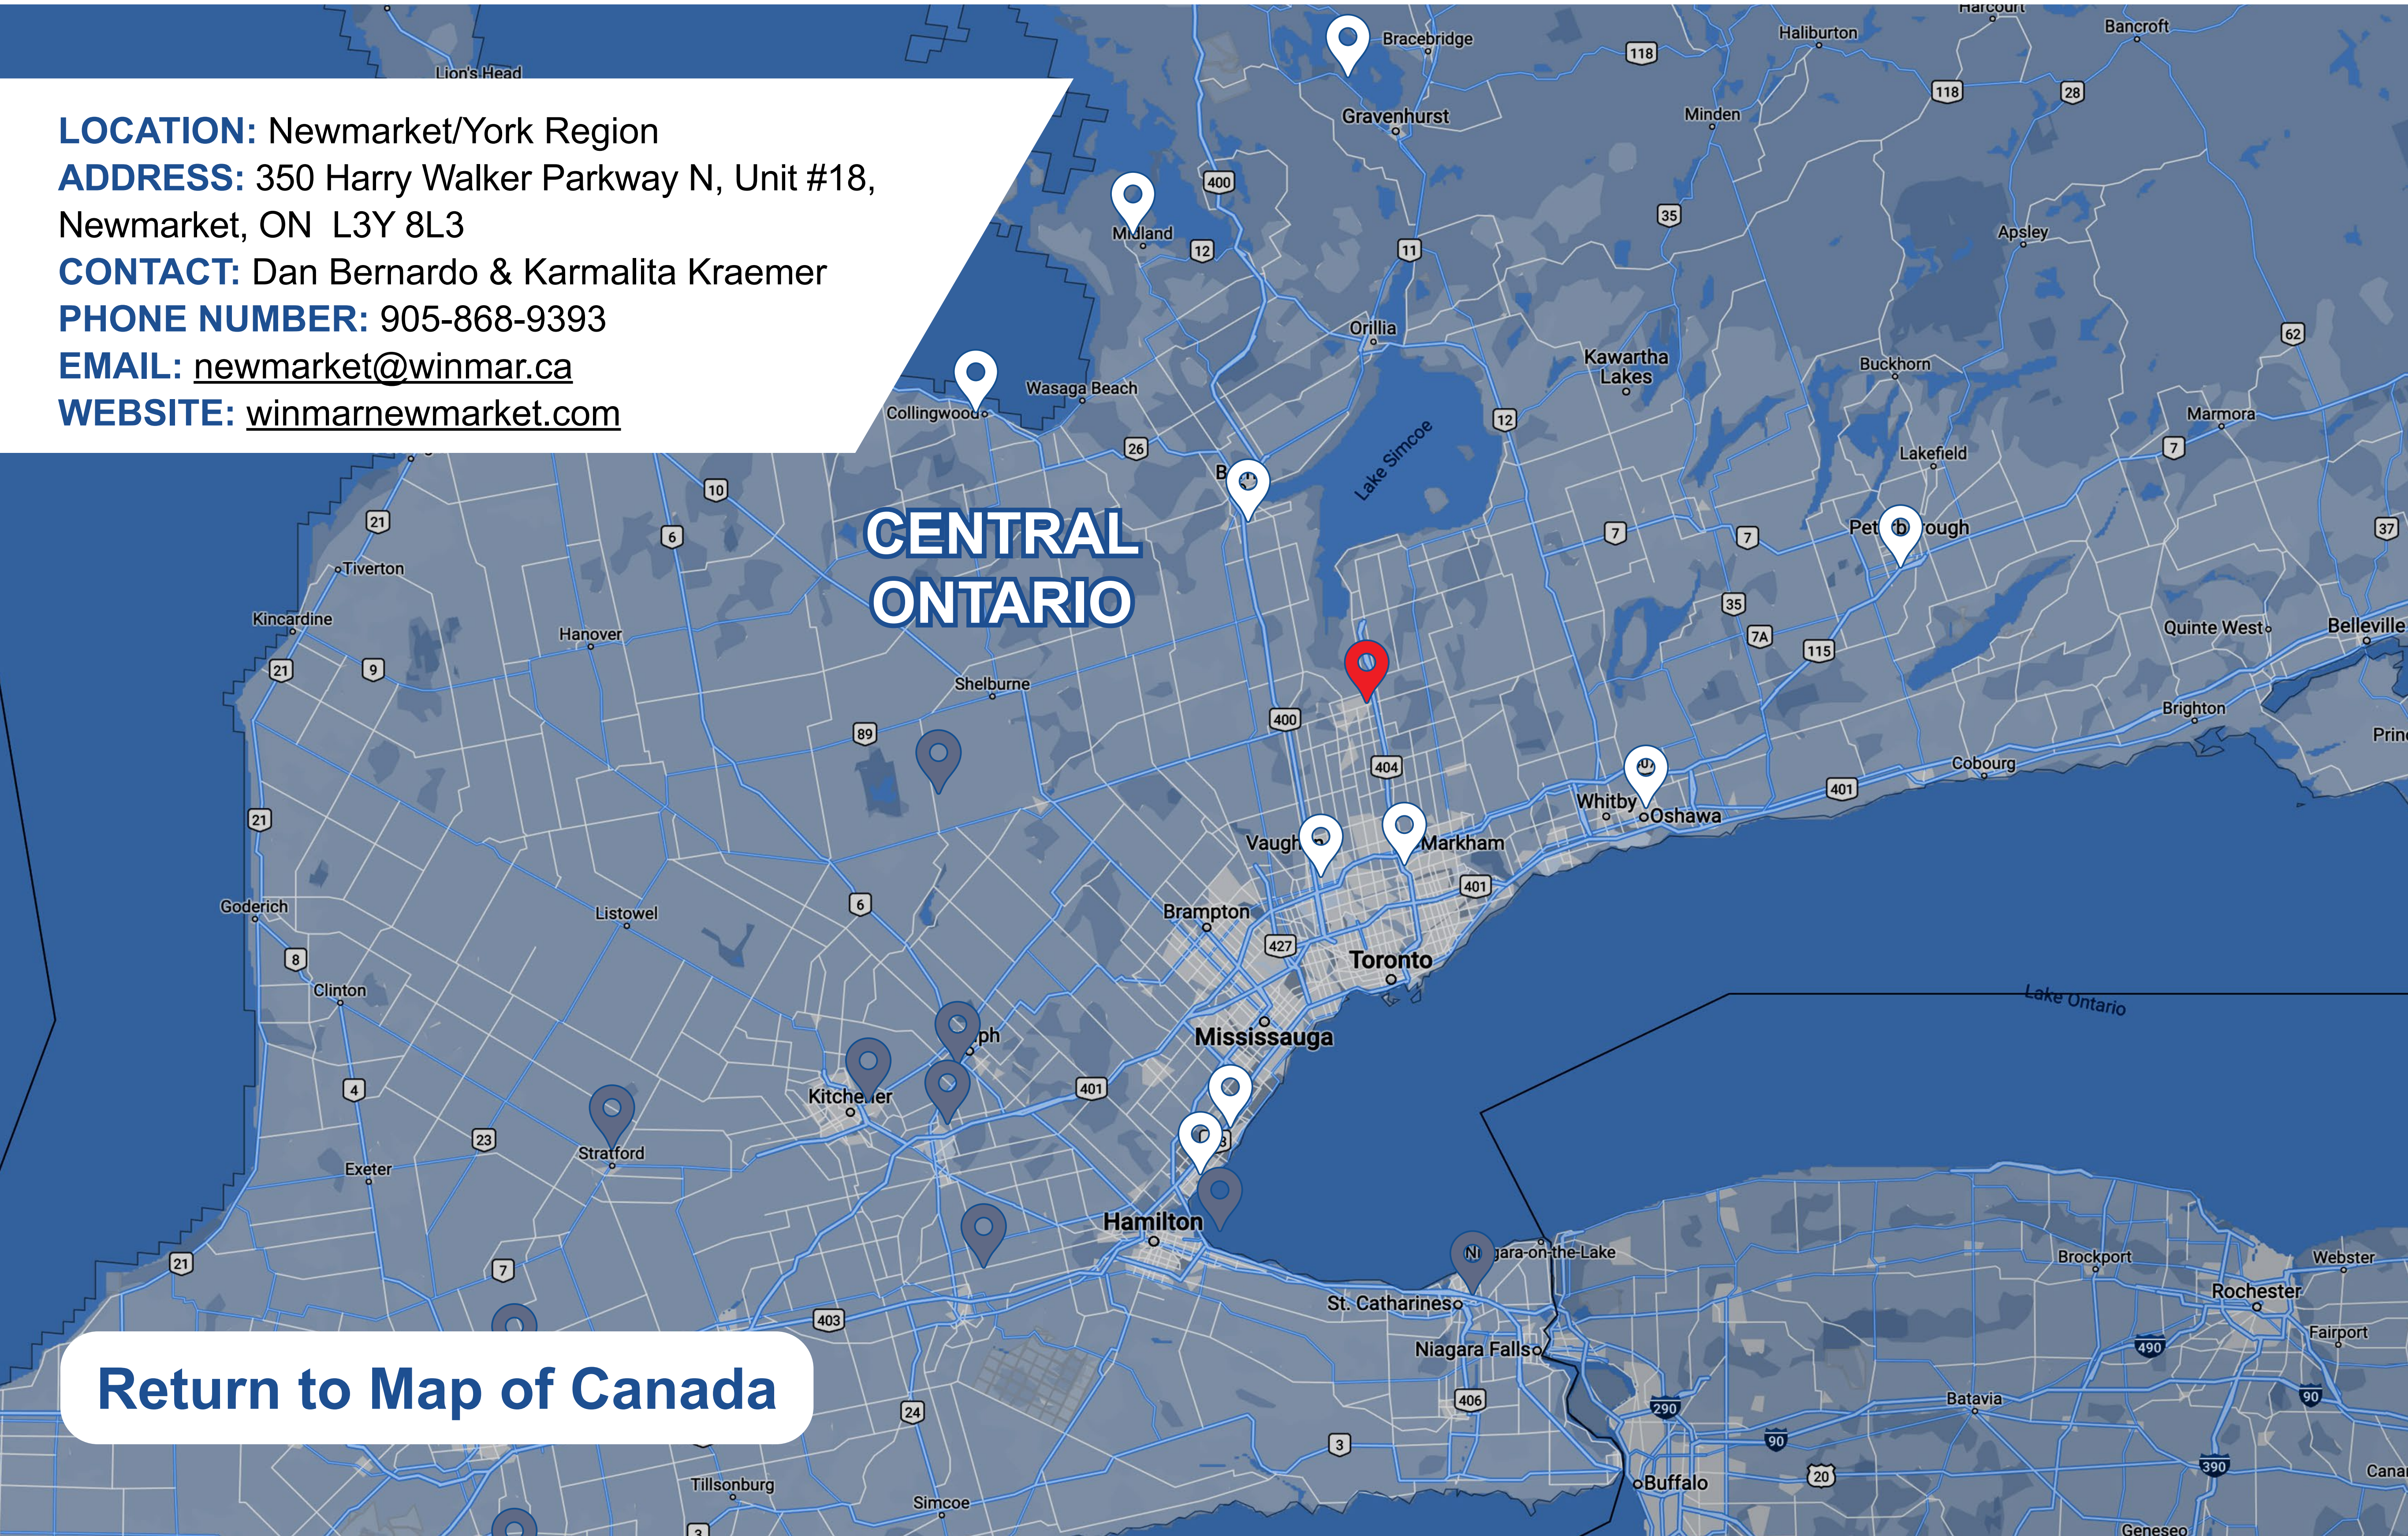

LOCATION: Newmarket/York Region
ADDRESS: 350 Harry Walker Parkway N, Unit #18,
Newmarket, ON L3Y 8L3
CONTACT: Dan Bernardo & Karmalita Kraemer
PHONE NUMBER: 905-868-9393
EMAIL: newmarket@winmar.ca
WEBSITE: winmarnewmarket.com

CENTRAL ONTARIO

[Return to Map of Canada](#)