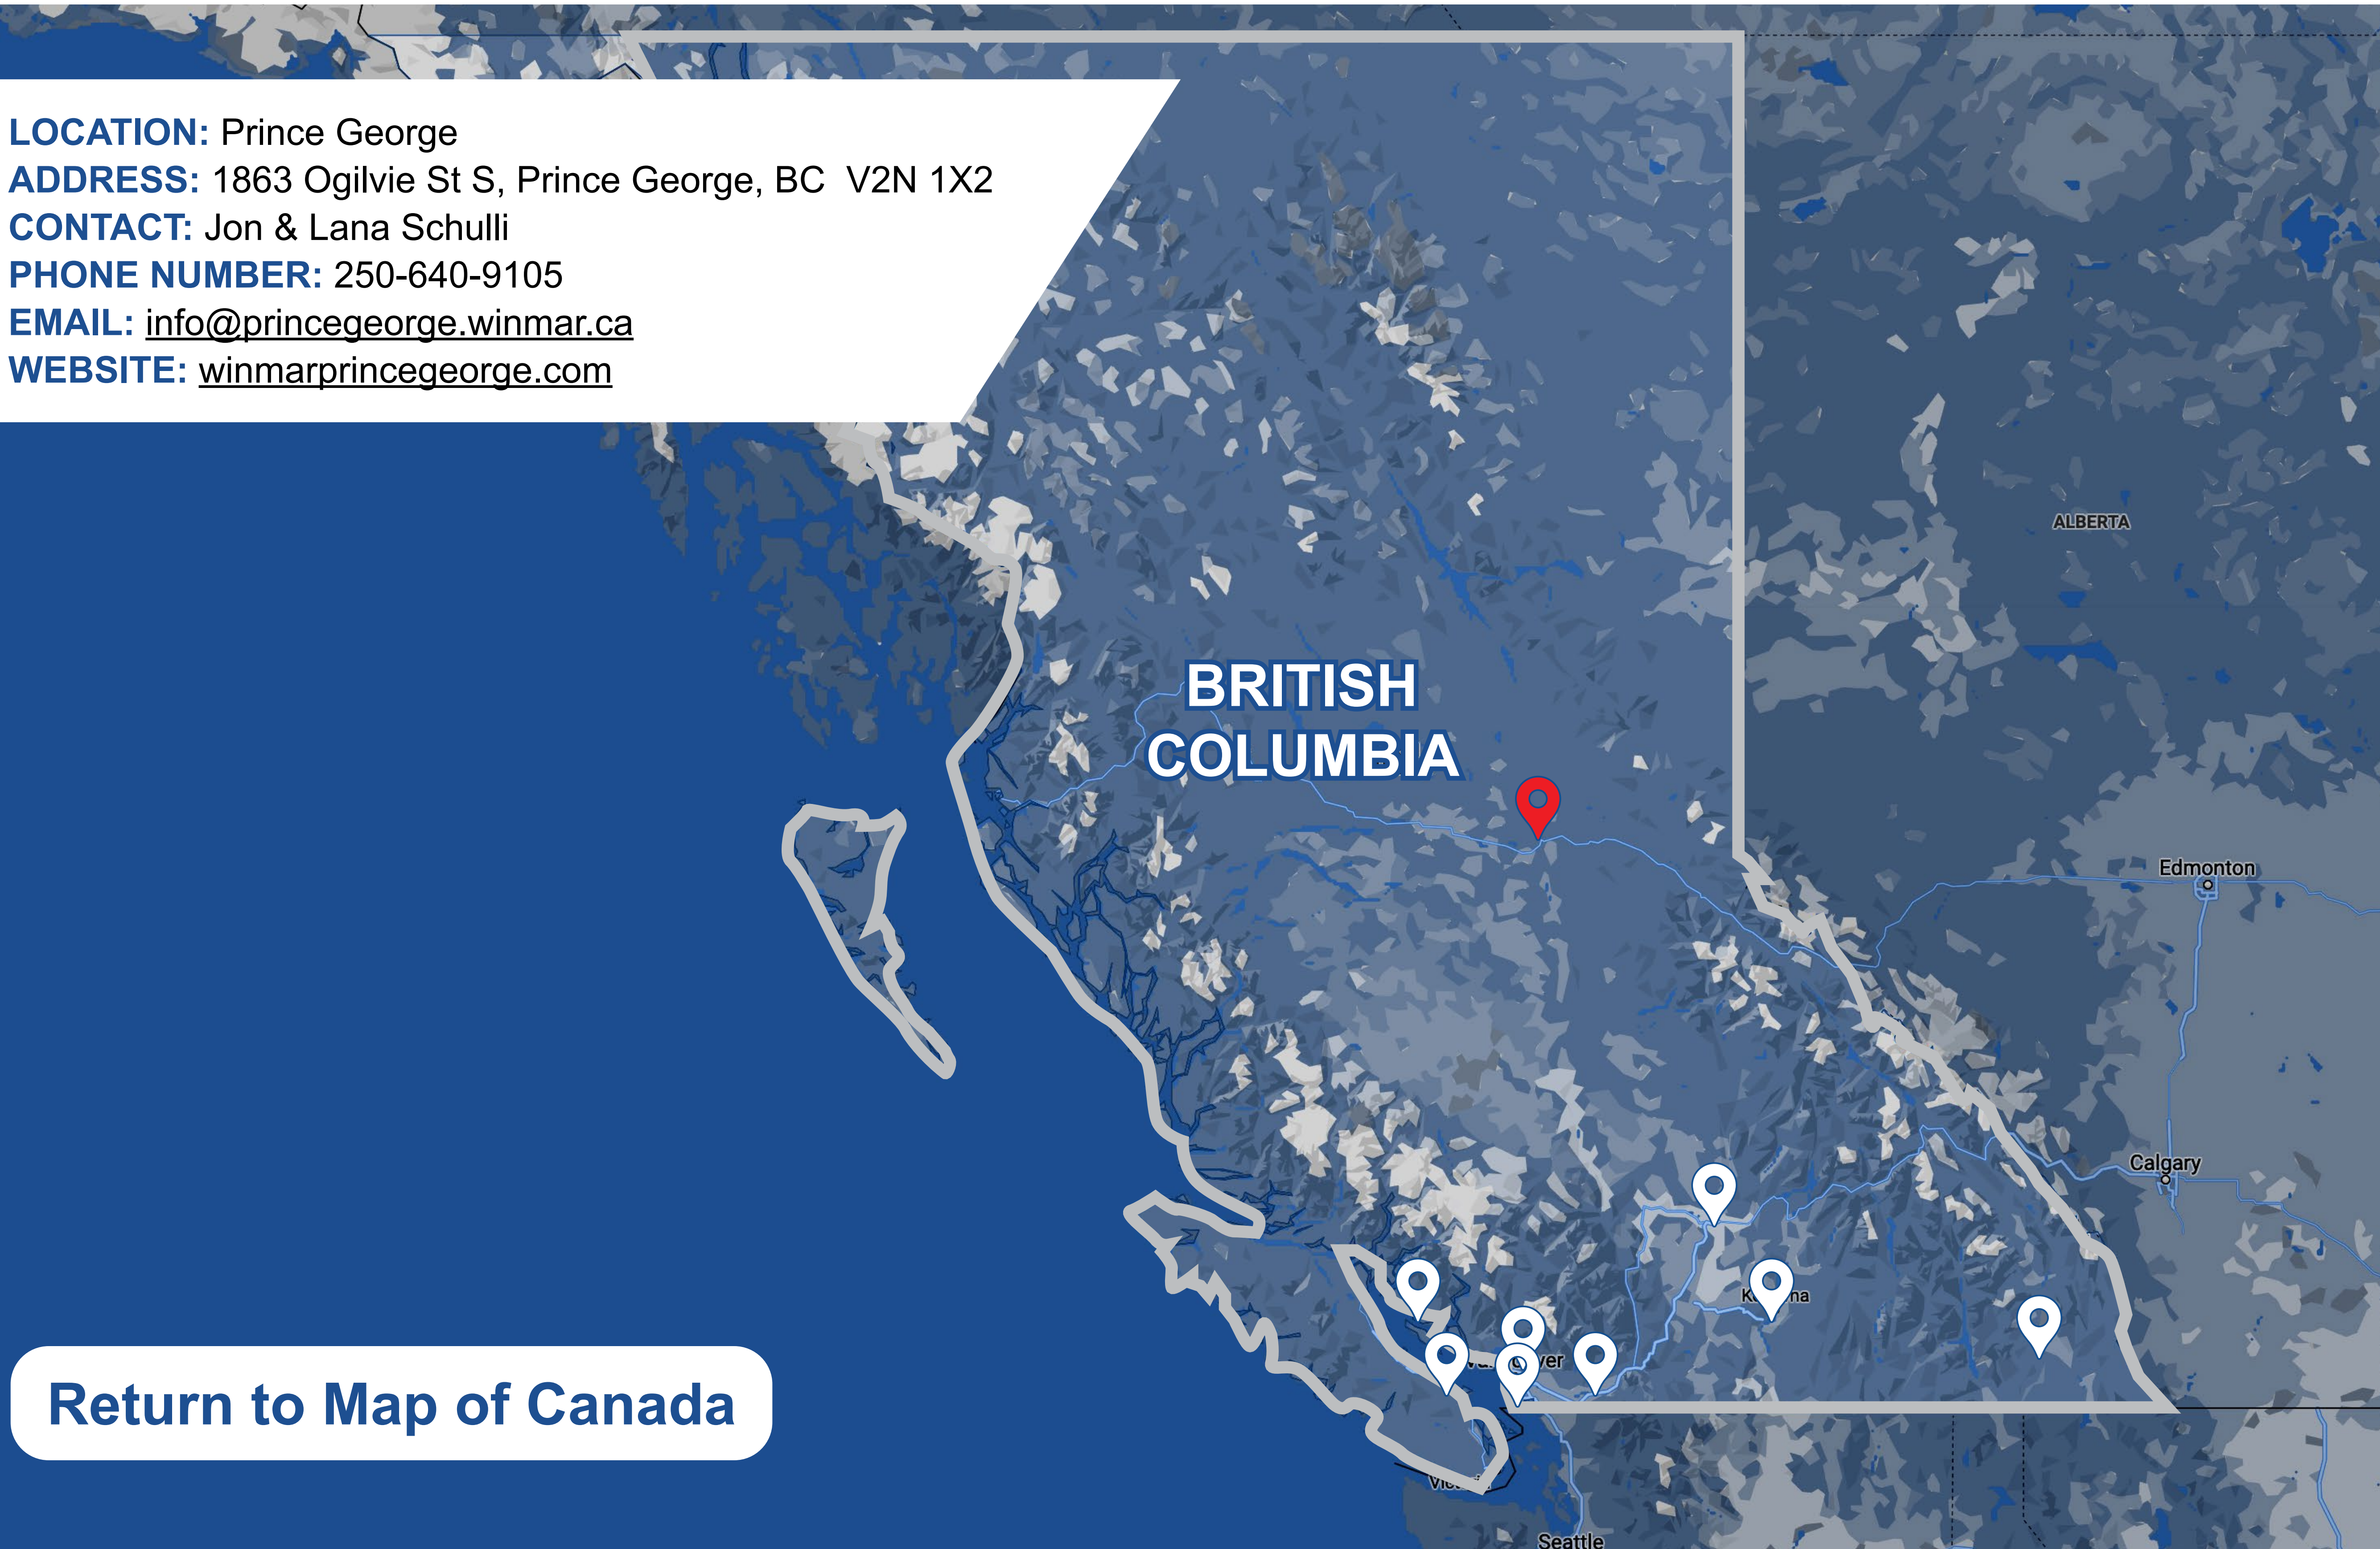

Select your province
or territory.

Select a franchise for more information.

[Return to Map of Canada](#)

LOCATION: Prince George
ADDRESS: 1863 Ogilvie St S, Prince George, BC V2N 1X2
CONTACT: Jon & Lana Schulli
PHONE NUMBER: 250-640-9105
EMAIL: info@princegeorge.winmar.ca
WEBSITE: winmarprincegeorge.com