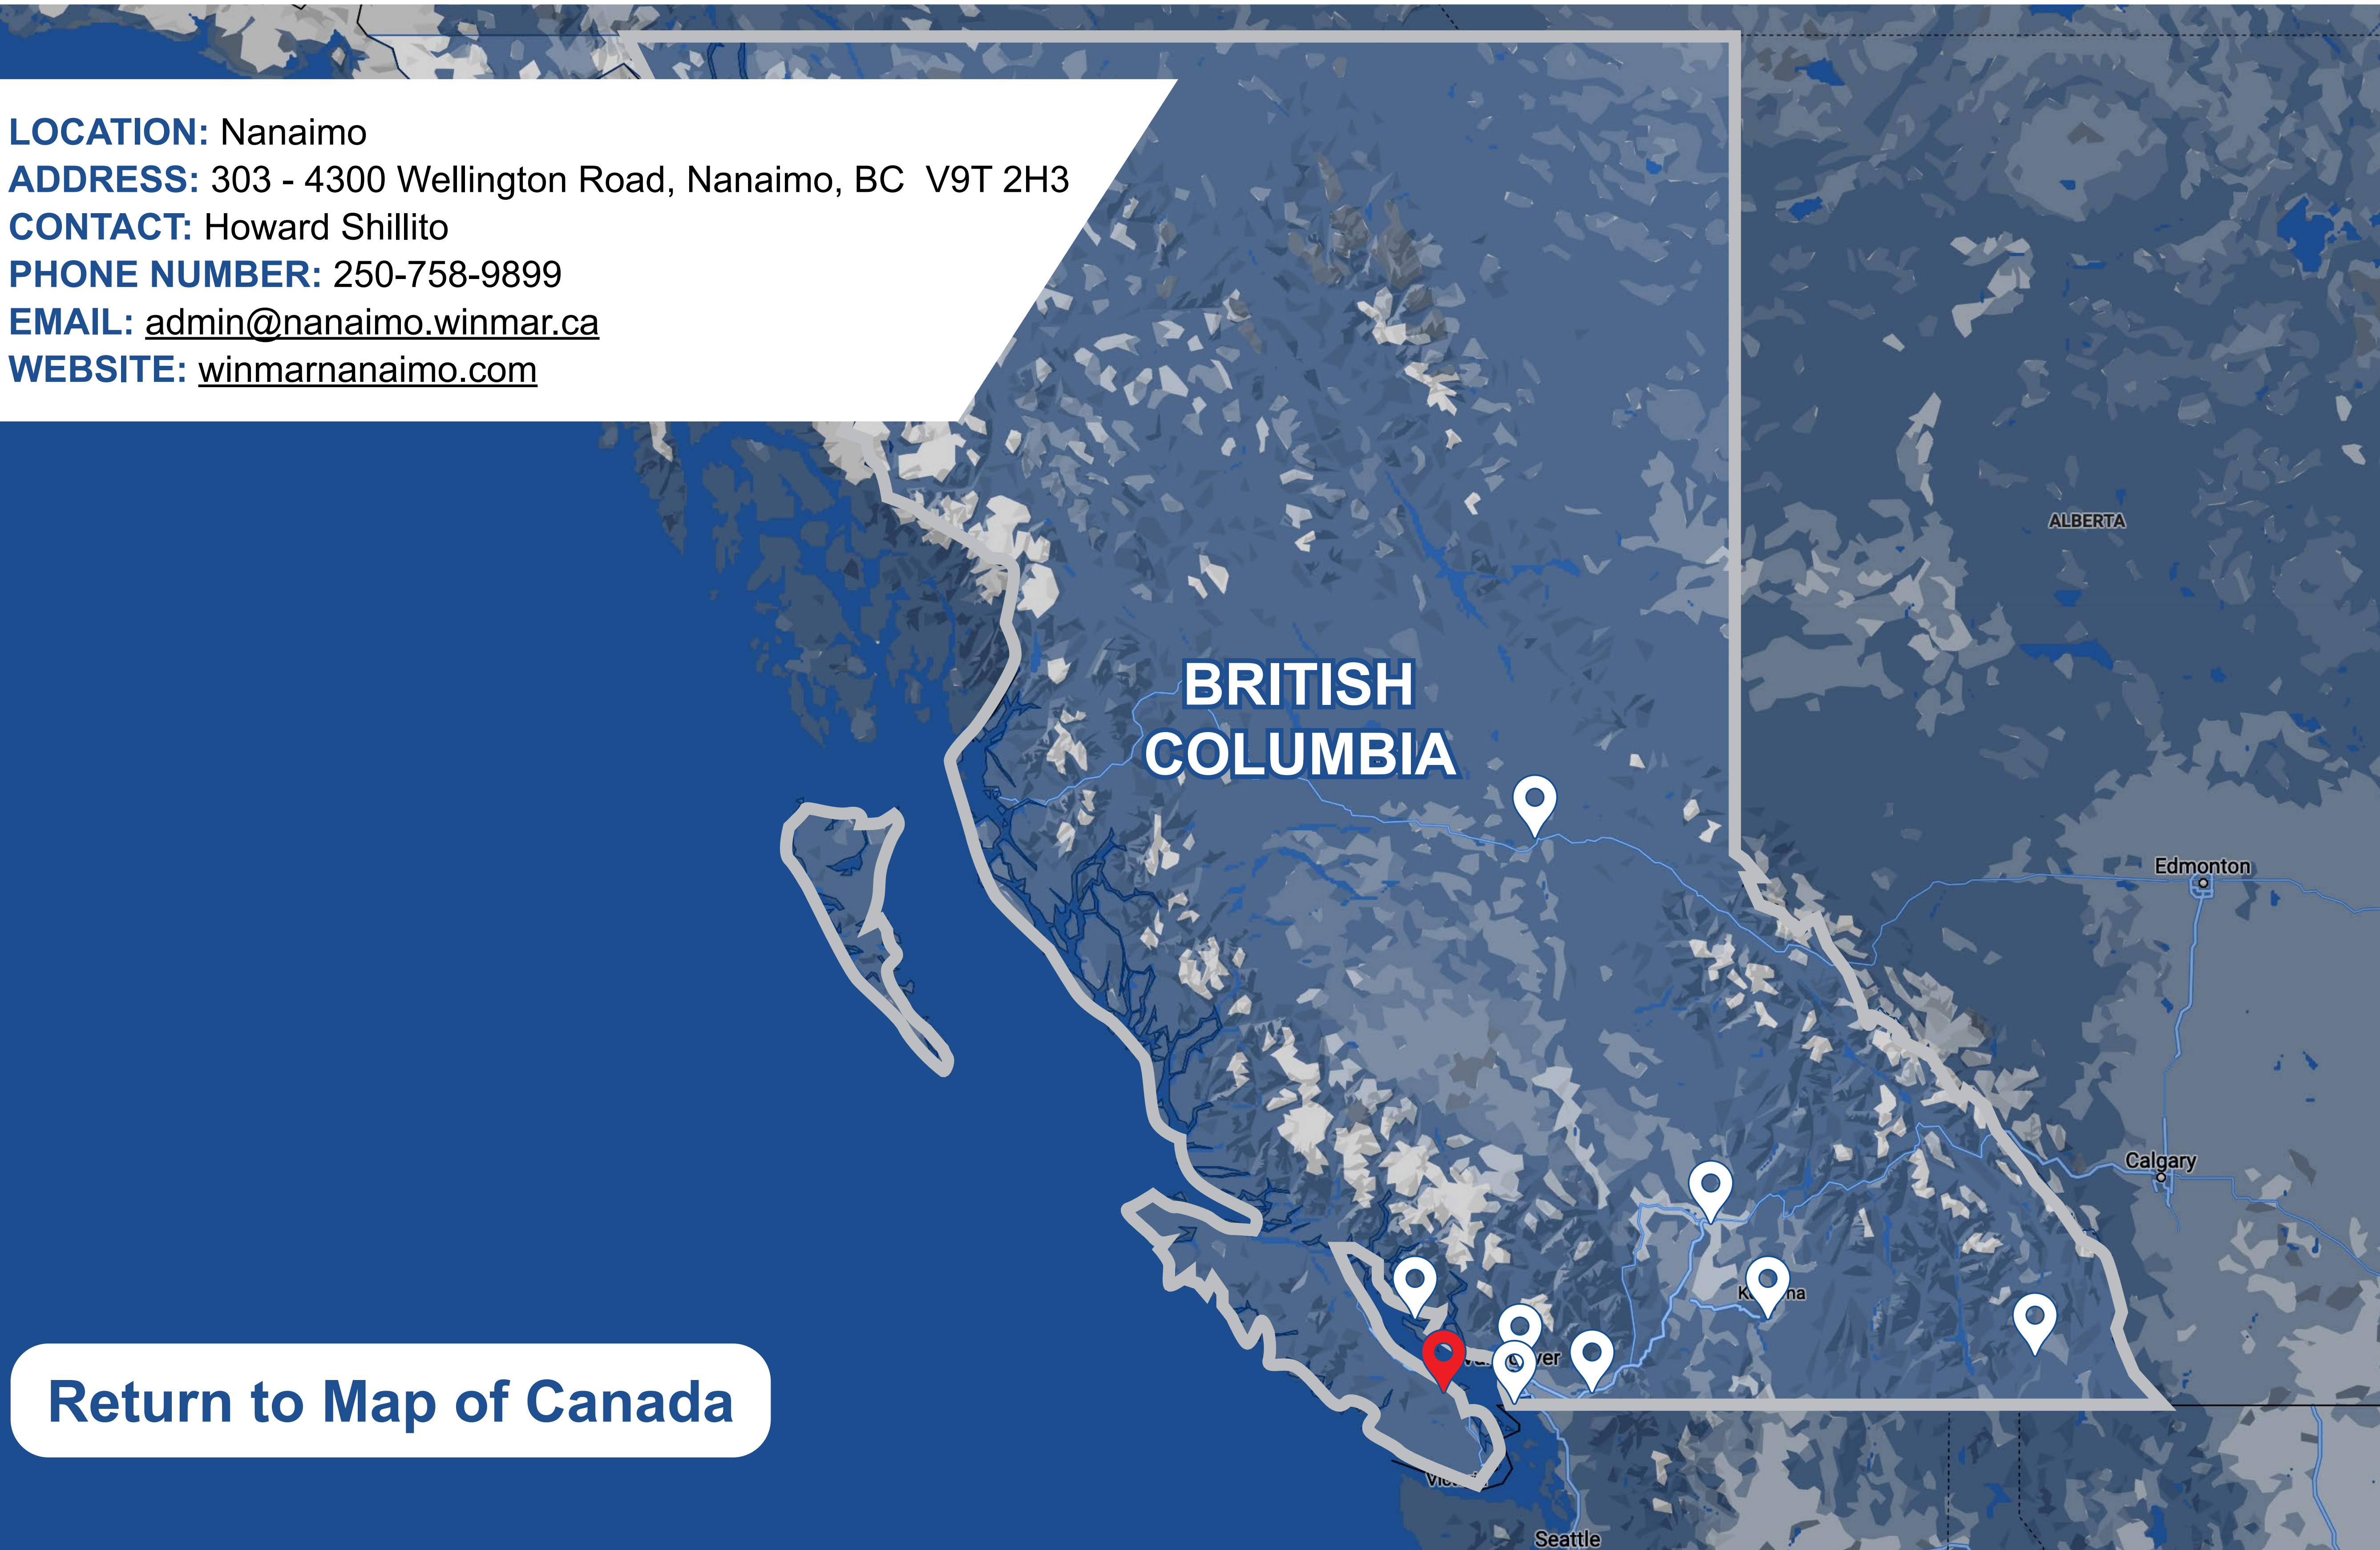

LOCATION: Nanaimo
ADDRESS: 303 - 4300 Wellington Road, Nanaimo, BC V9T 2H3
CONTACT: Howard Shillito
PHONE NUMBER: 250-758-9899
EMAIL: admin@nanaimo.winmar.ca
WEBSITE: winmarnanaimo.com

[Return to Map of Canada](#)