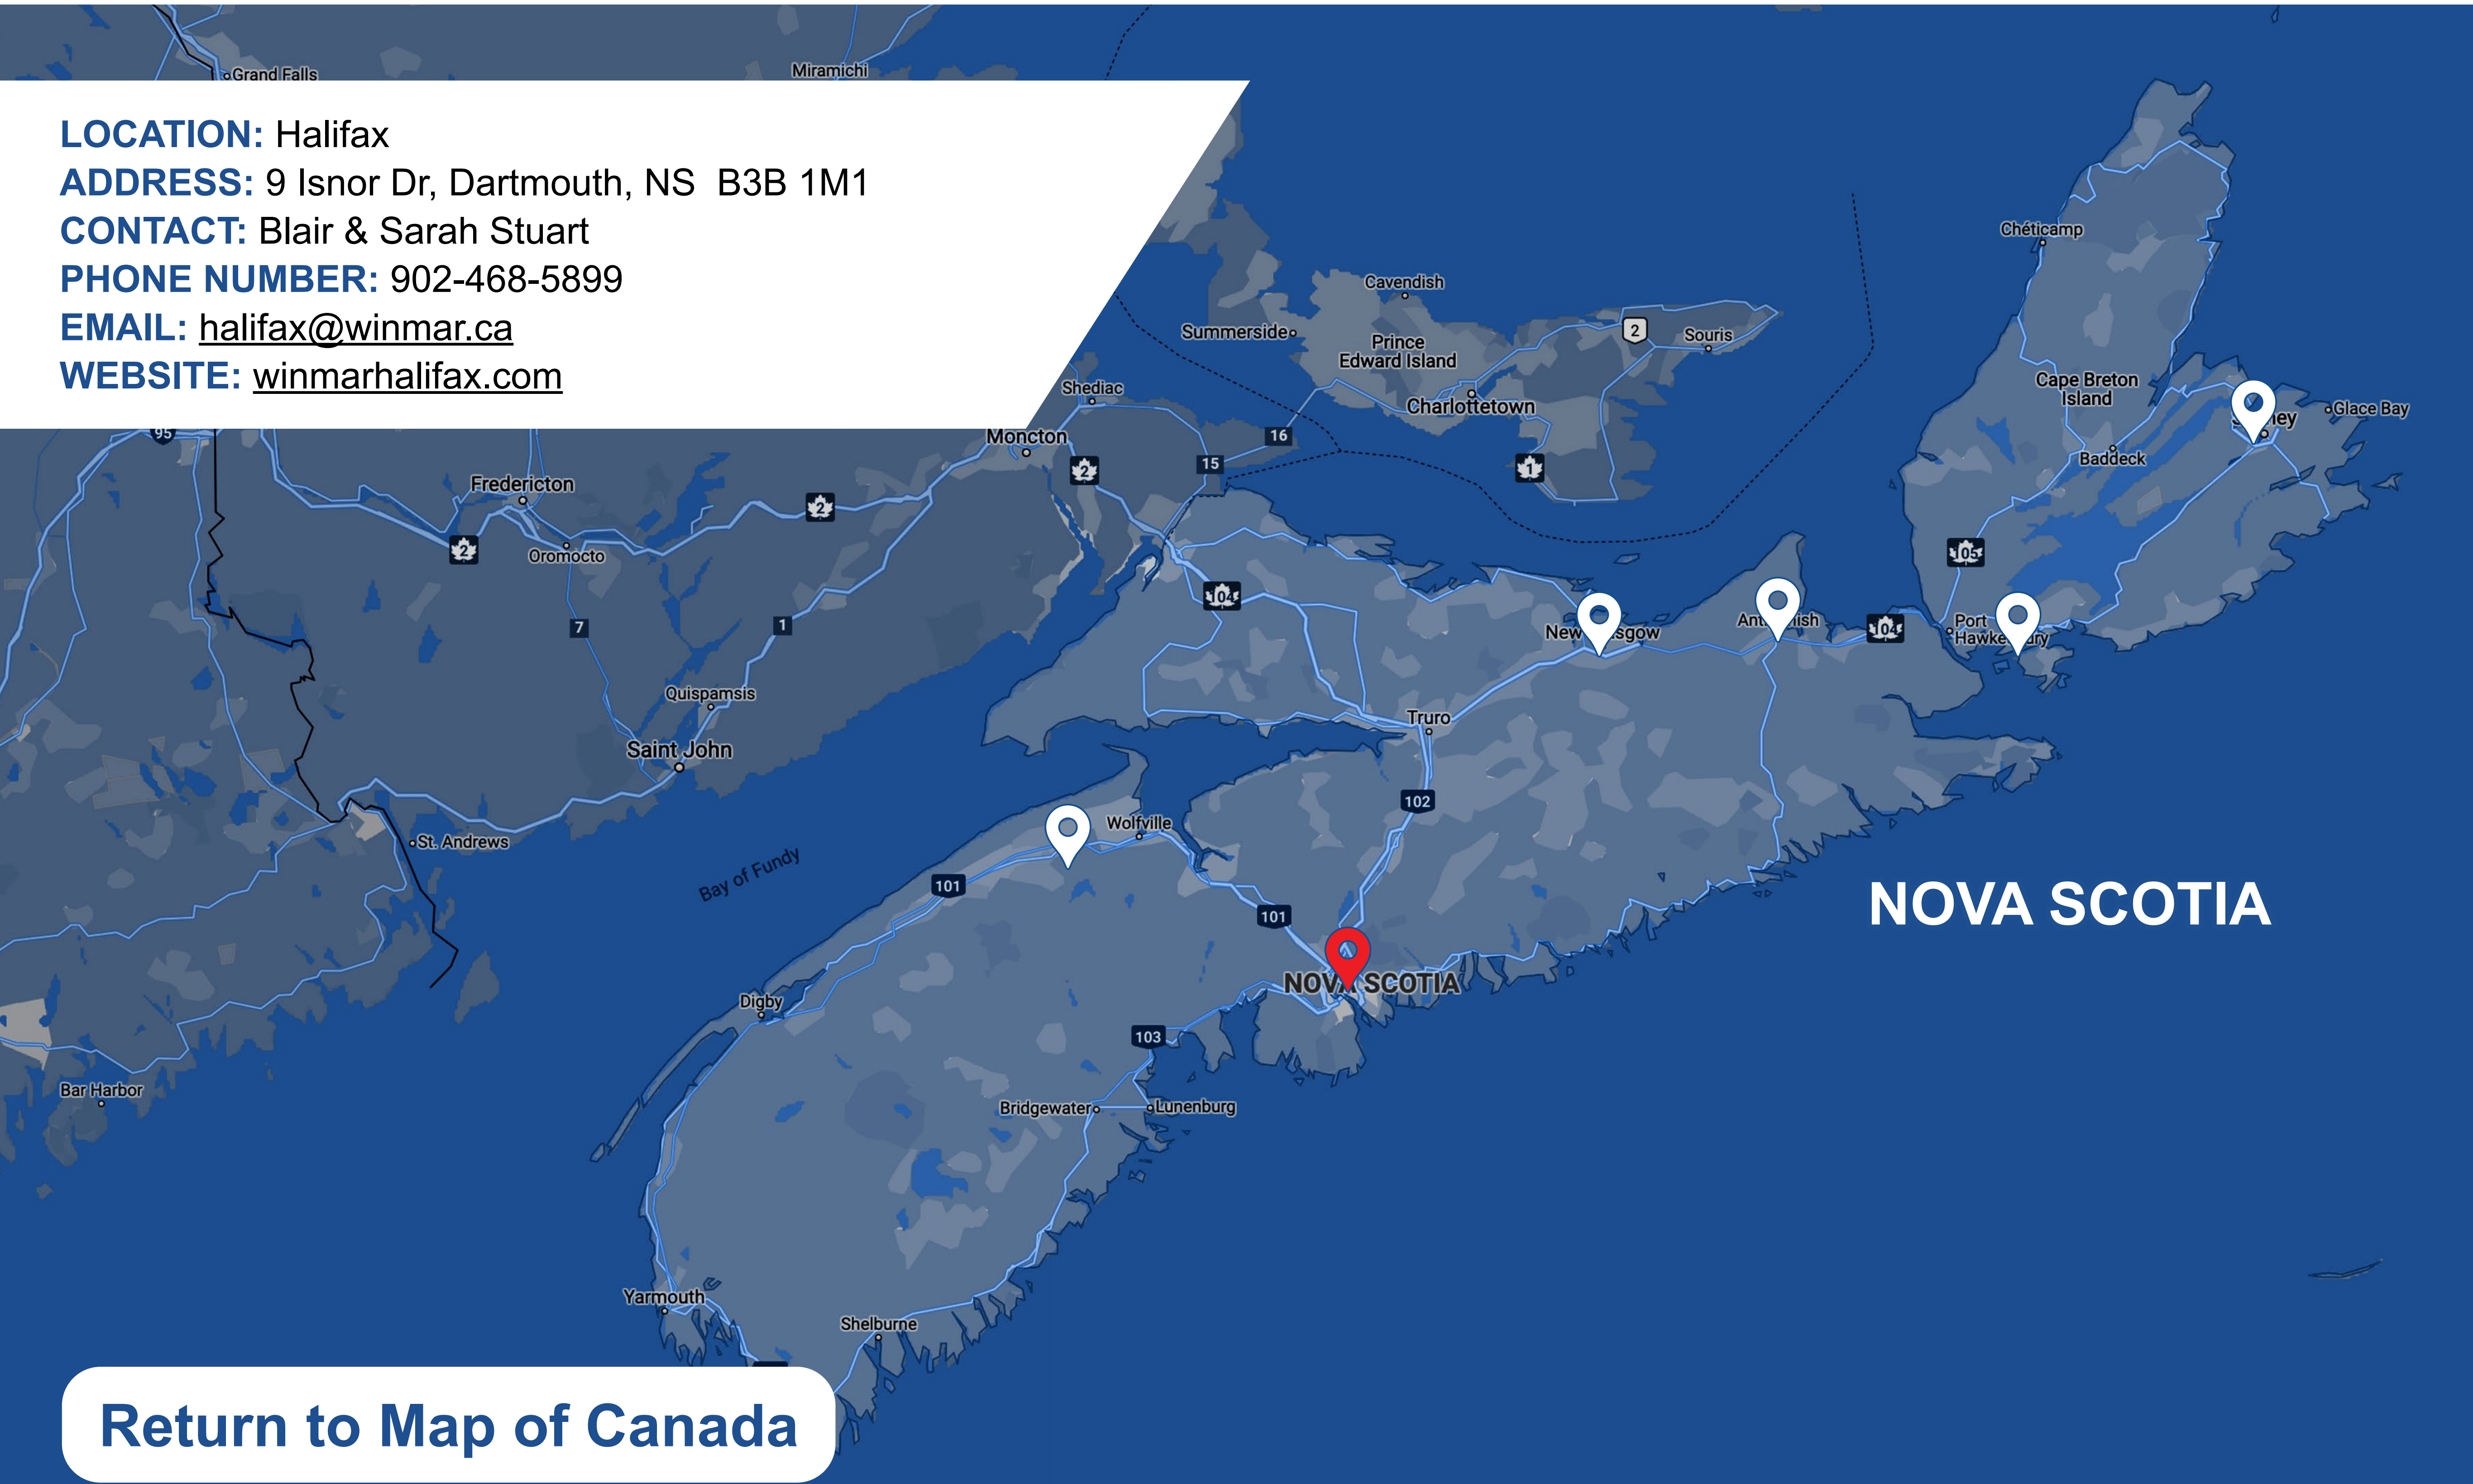

LOCATION: Halifax

ADDRESS: 9 Isnor Dr, Dartmouth, NS B3B 1M1

CONTACT: Blair & Sarah Stuart

PHONE NUMBER: 902-468-5899

EMAIL: halifax@winmar.ca

WEBSITE: winmarhalifax.com

[Return to Map of Canada](#)