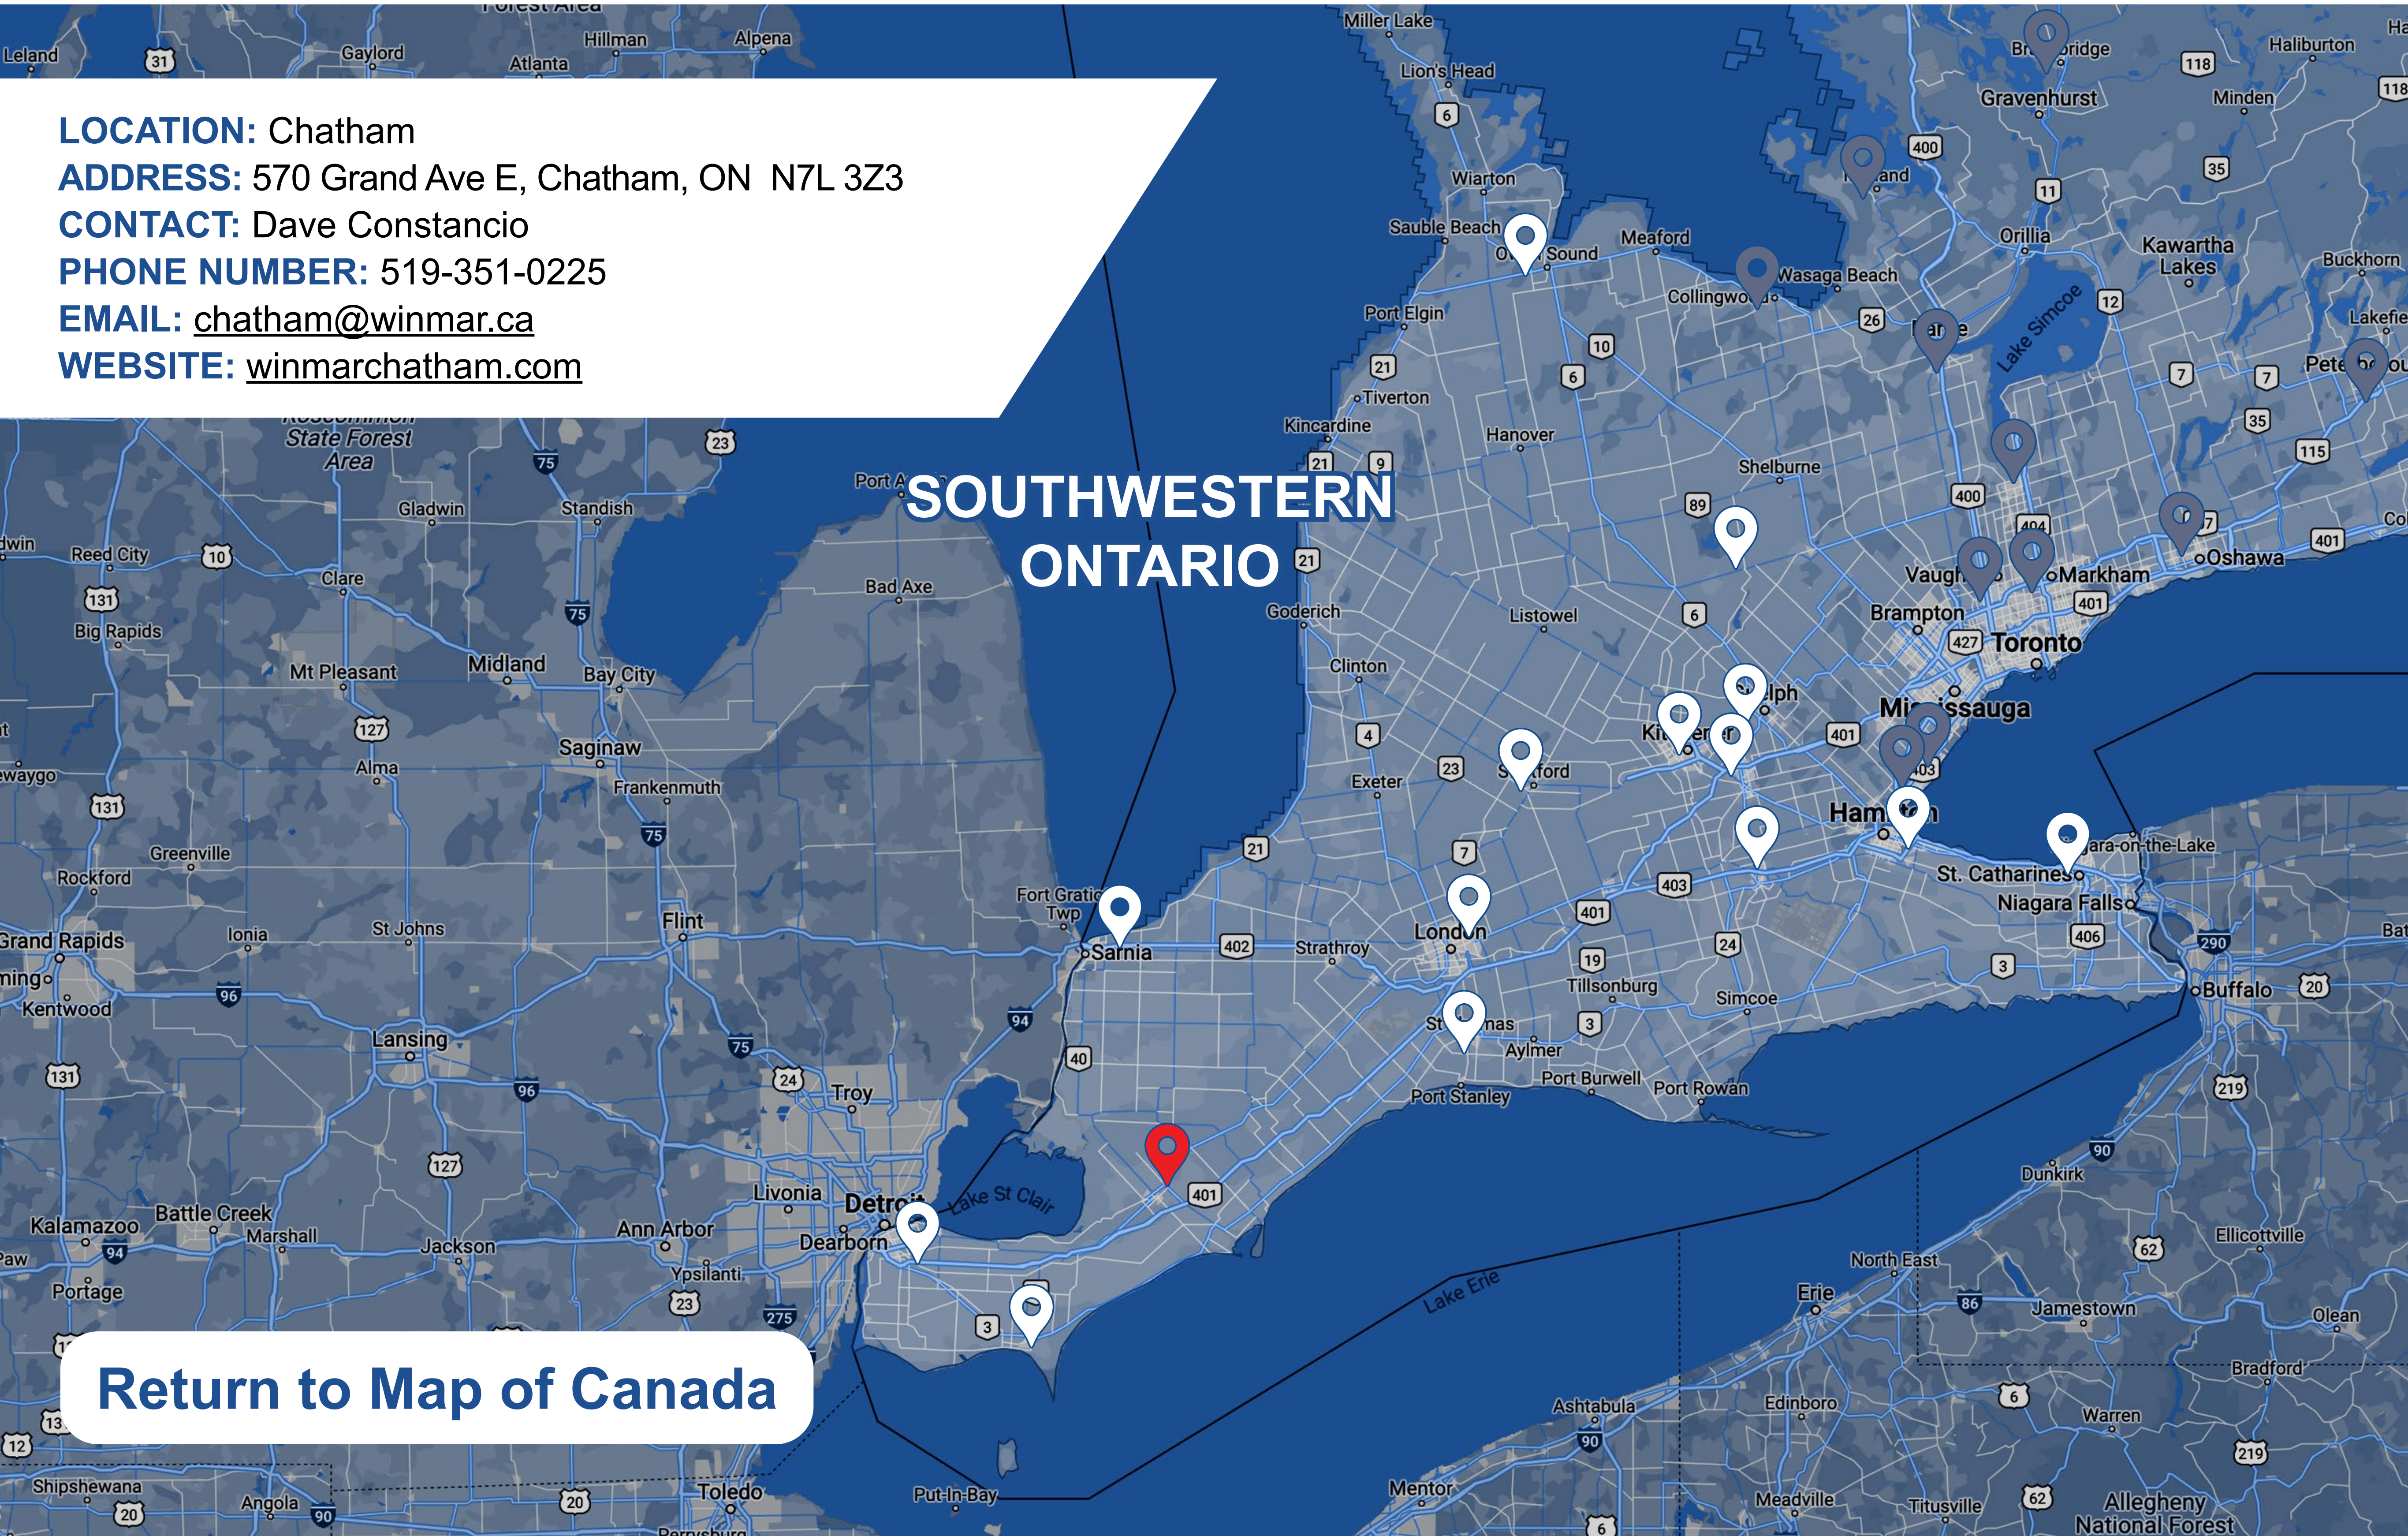

LOCATION: Chatham
ADDRESS: 570 Grand Ave E, Chatham, ON N7L 3Z3
CONTACT: Dave Constancio
PHONE NUMBER: 519-351-0225
EMAIL: chatham@winmar.ca
WEBSITE: winmarchatham.com

SOUTHWESTERN ONTARIO

[Return to Map of Canada](#)