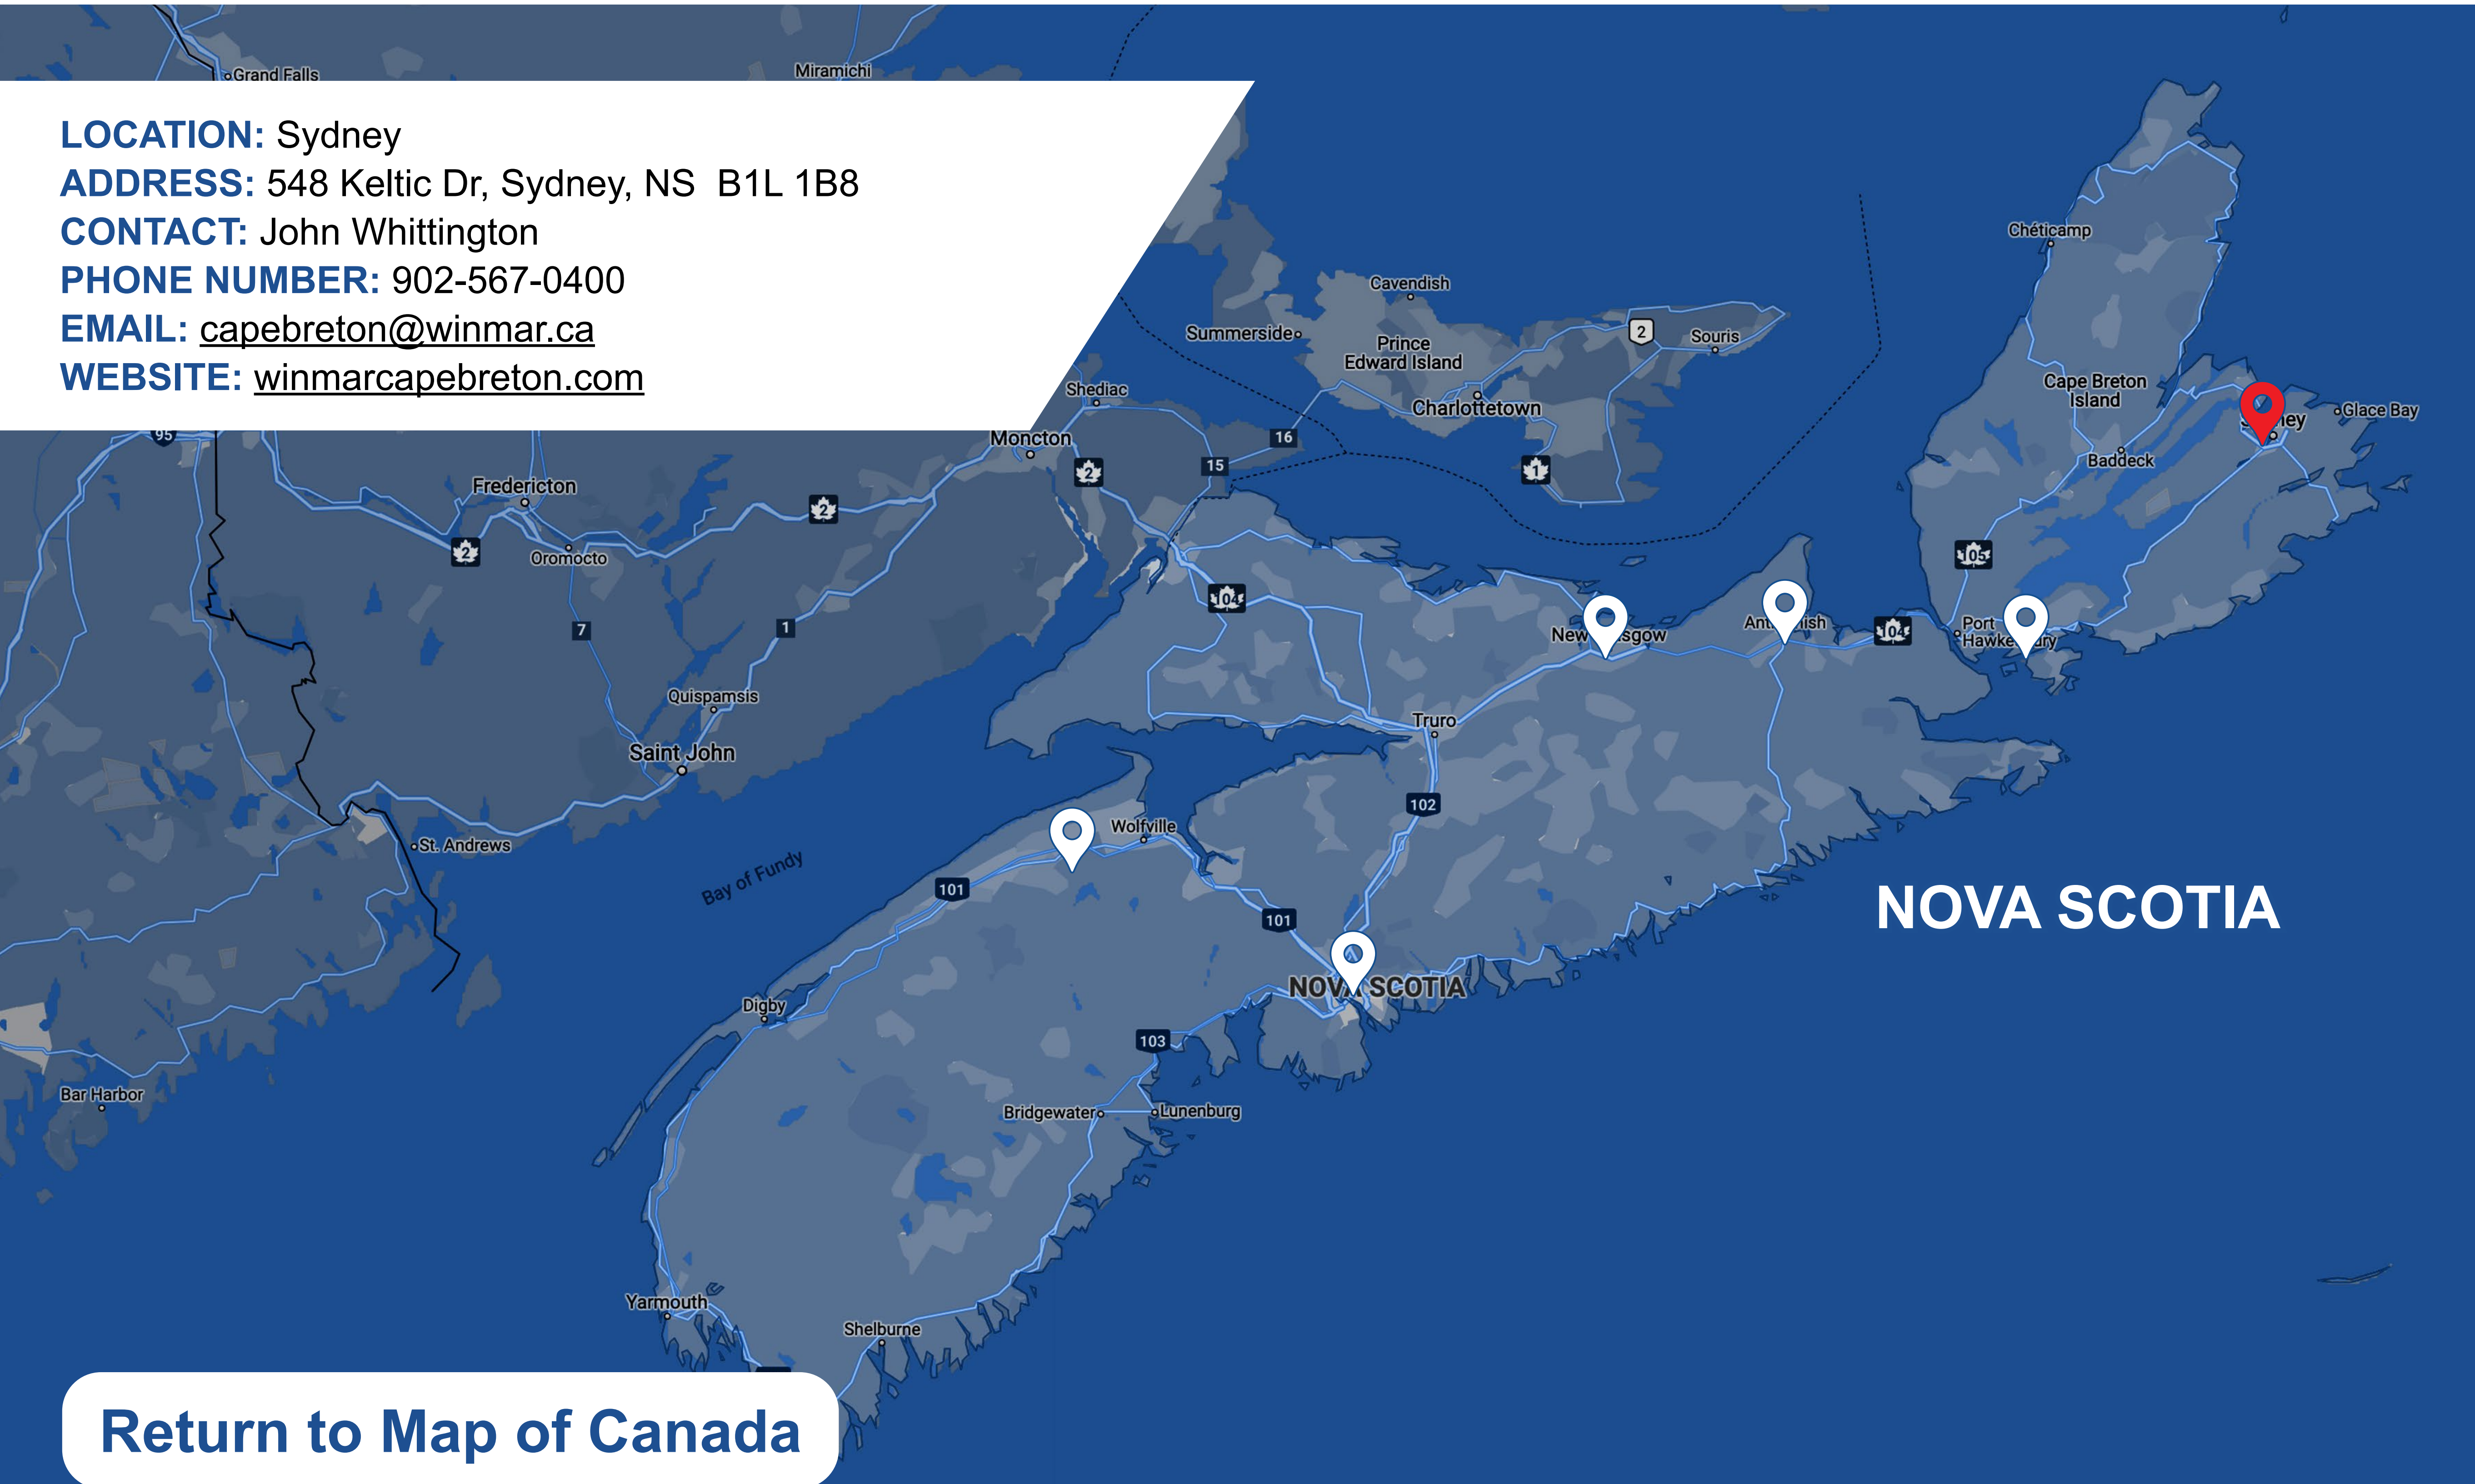

LOCATION: Sydney

ADDRESS: 548 Keltic Dr, Sydney, NS B1L 1B8

CONTACT: John Whittington

PHONE NUMBER: 902-567-0400

EMAIL: capebreton@winmar.ca

WEBSITE: winmarcapebreton.com

[Return to Map of Canada](#)