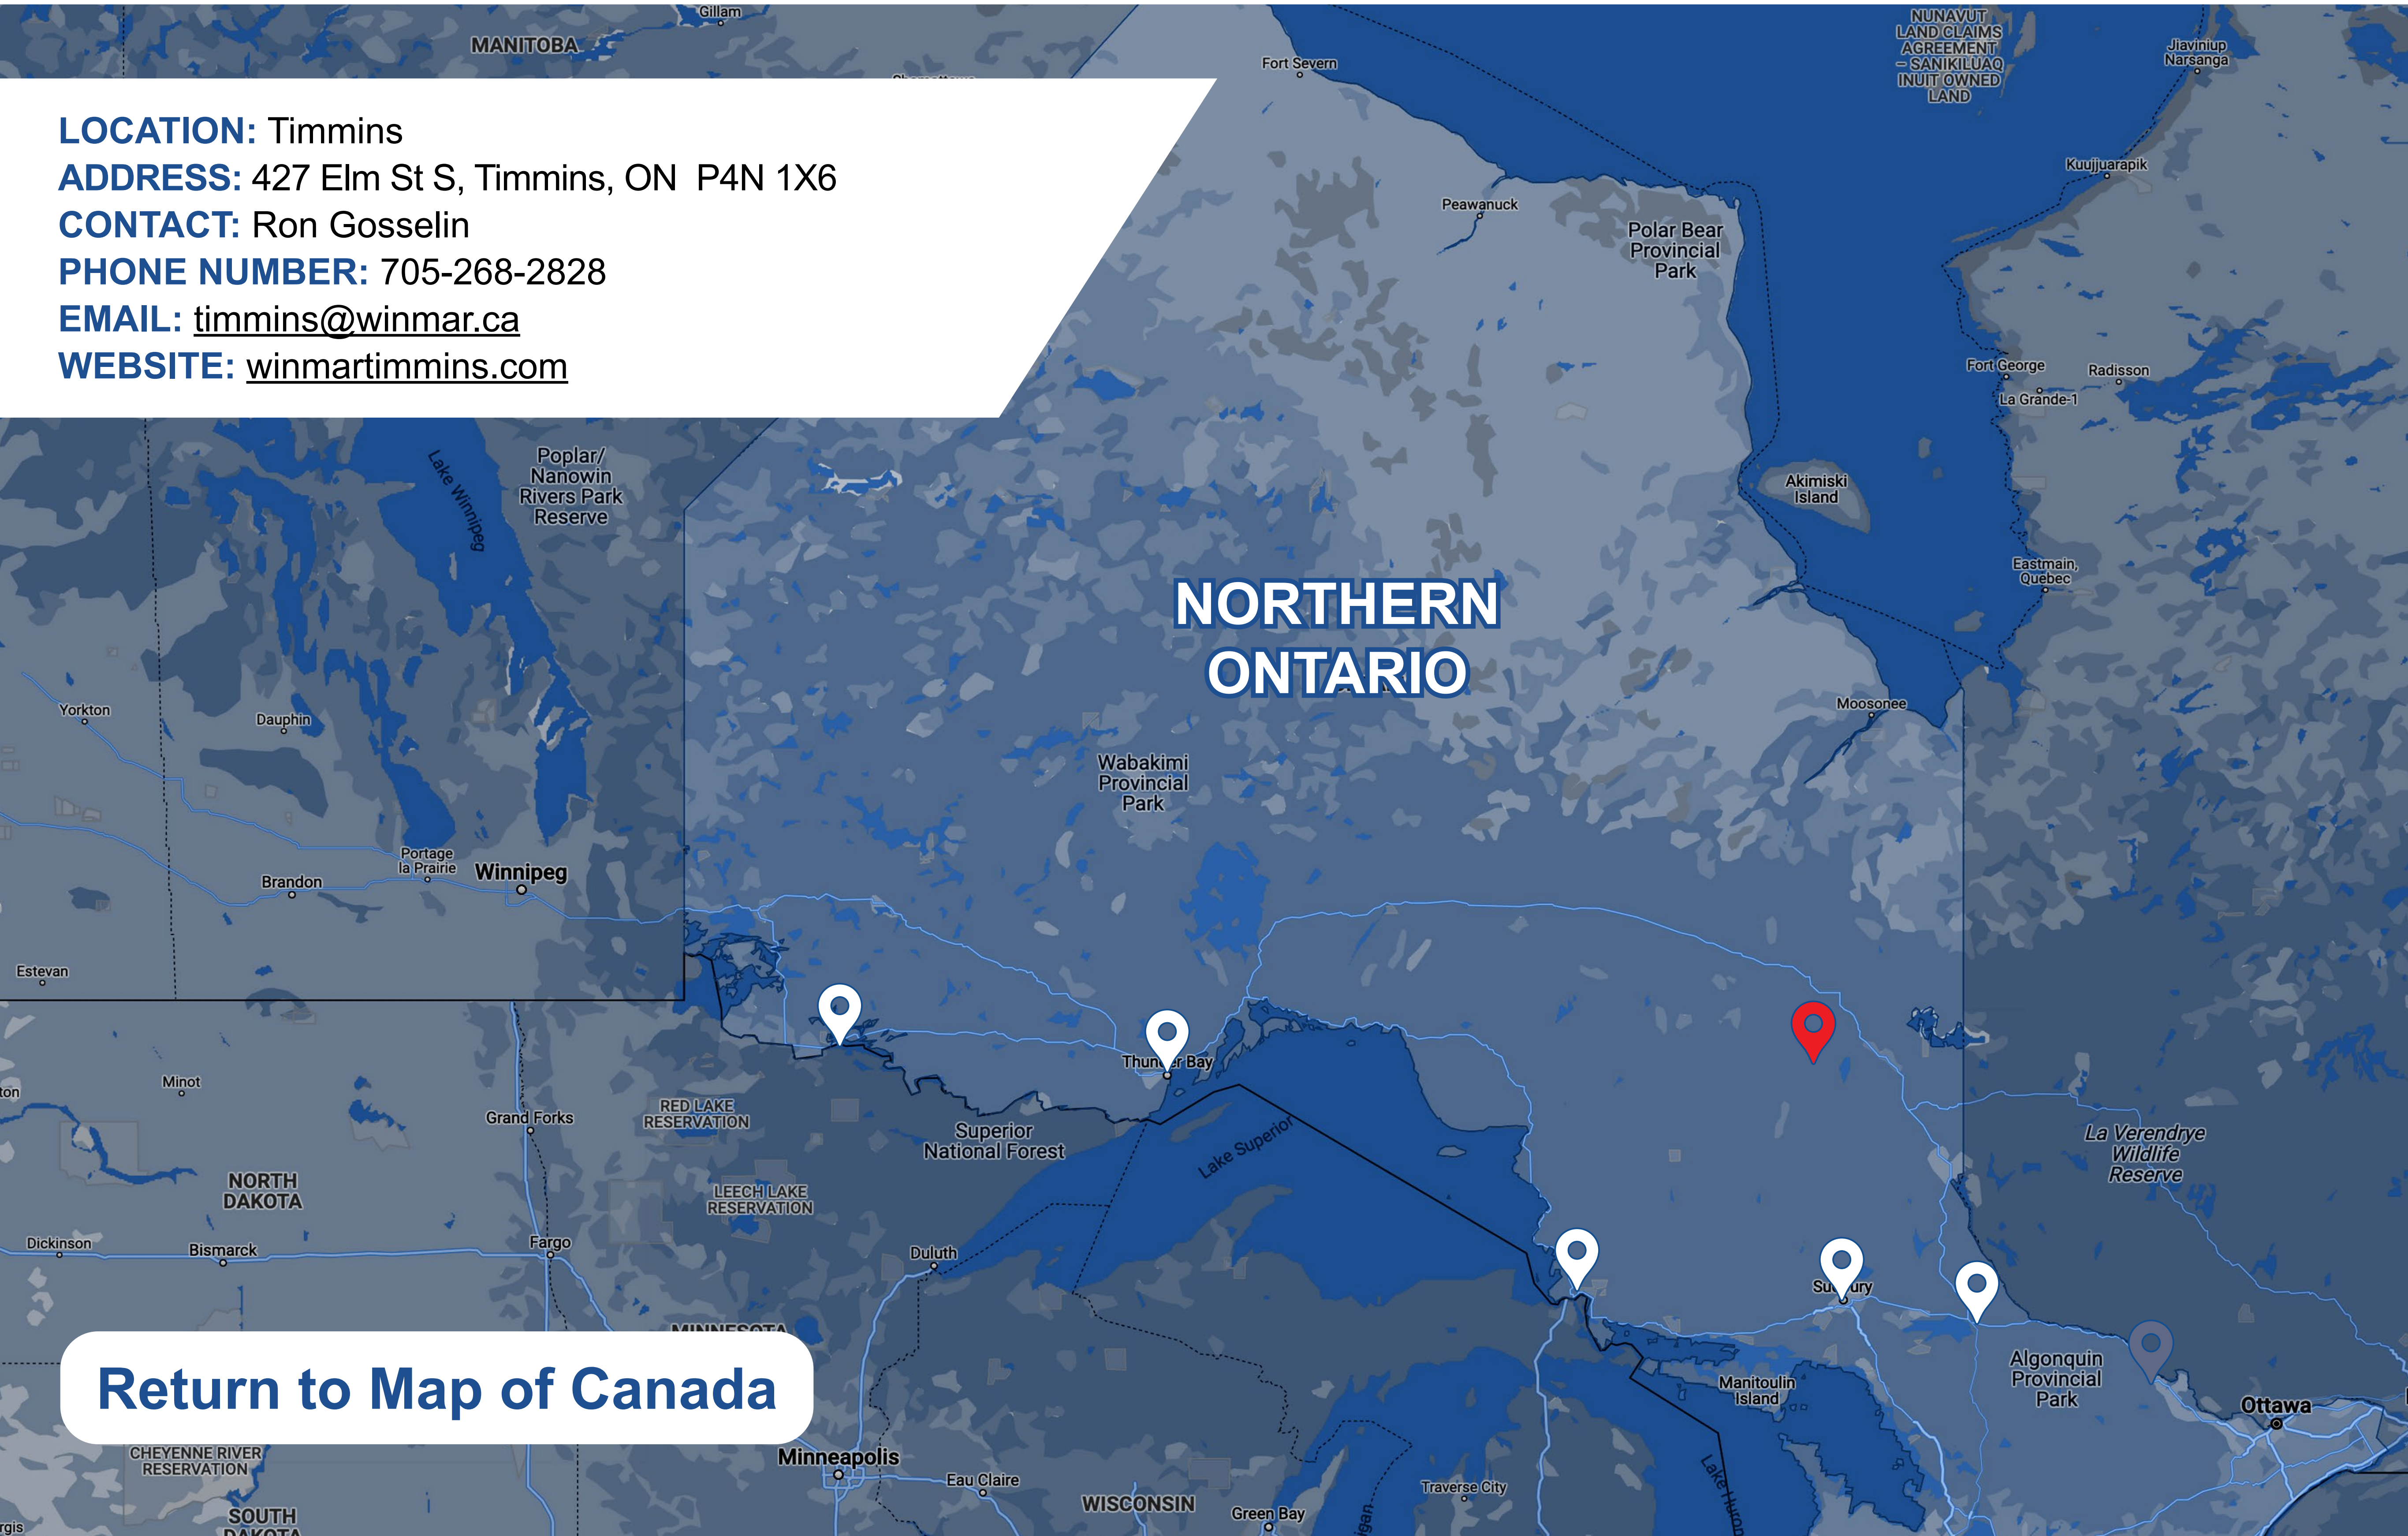

NORTHERN ONTARIO

[Return to Map of Canada](#)

LOCATION: Pembroke/Renfrew County
ADDRESS: 205 Paul Martin Dr, Pembroke, ON K8A 6W4
CONTACT: Kevin & Cathie Boire
PHONE NUMBER: 613-732-9874
EMAIL: pembroke@winmar.ca
WEBSITE: winmarpembroke.com