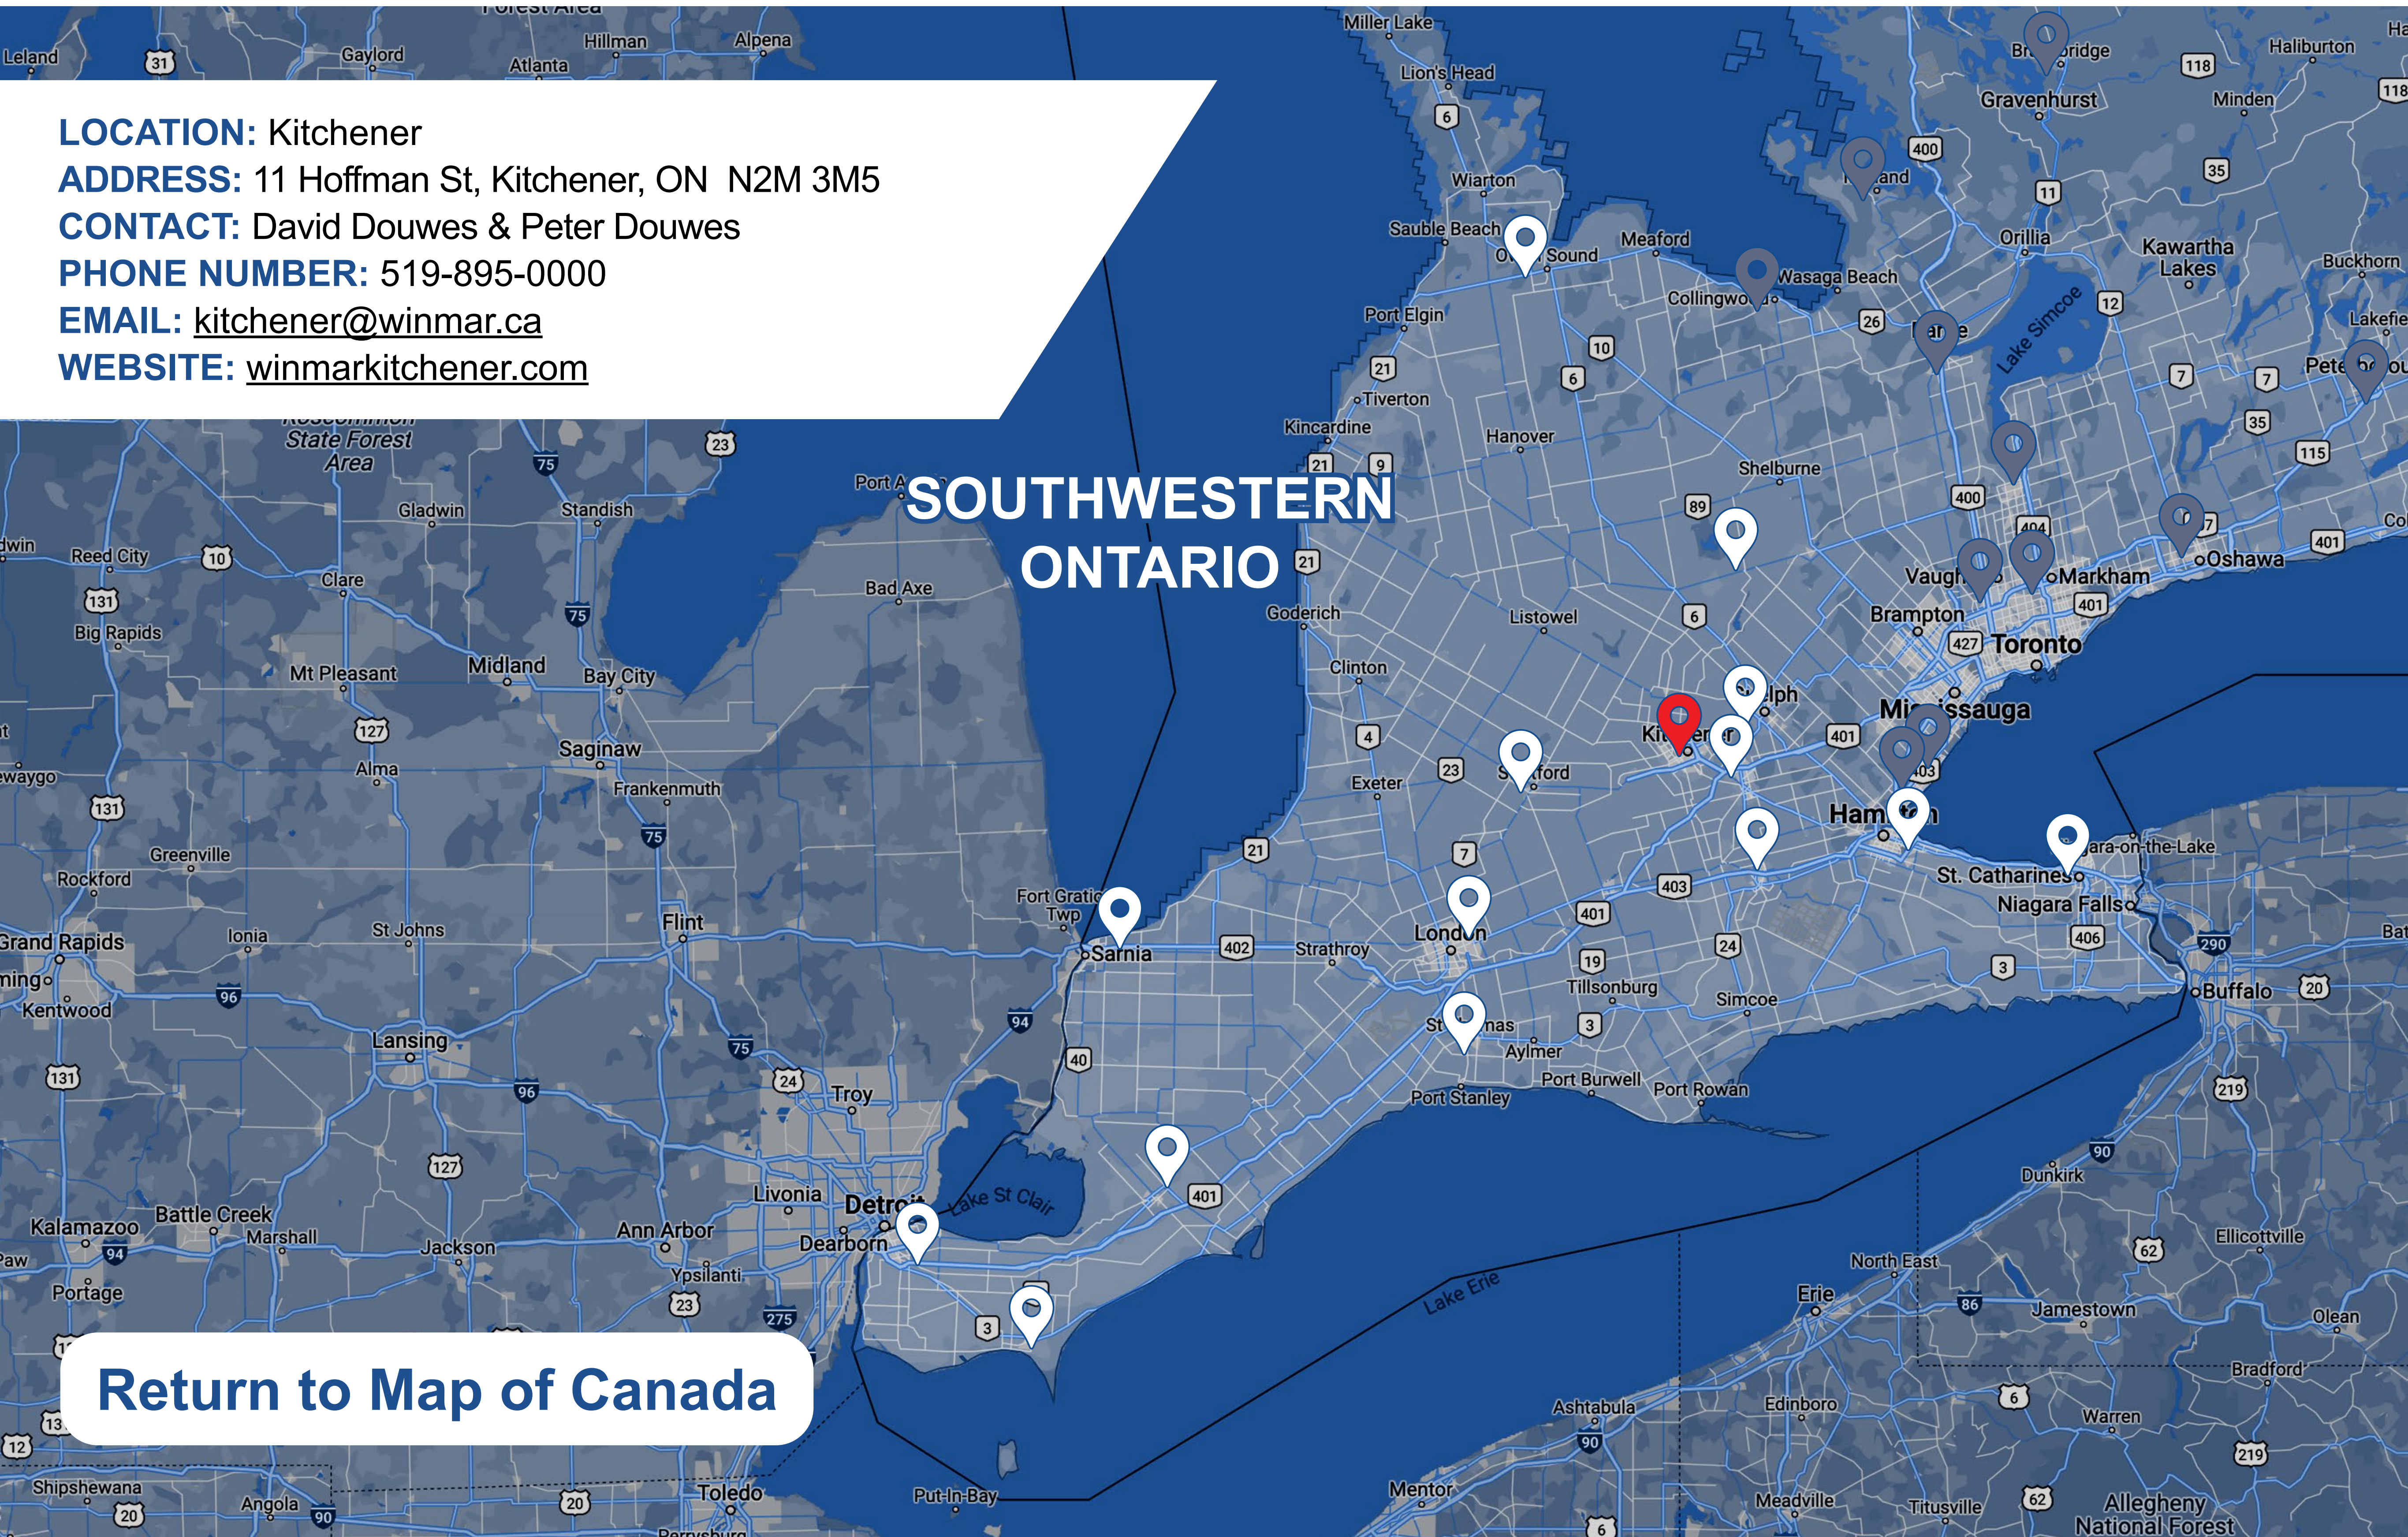

LOCATION: Kitchener
ADDRESS: 11 Hoffman St, Kitchener, ON N2M 3M5
CONTACT: David Douwes & Peter Douwes
PHONE NUMBER: 519-895-0000
EMAIL: kitchener@winmar.ca
WEBSITE: winmarkitchener.com

SOUTHWESTERN ONTARIO

[Return to Map of Canada](#)