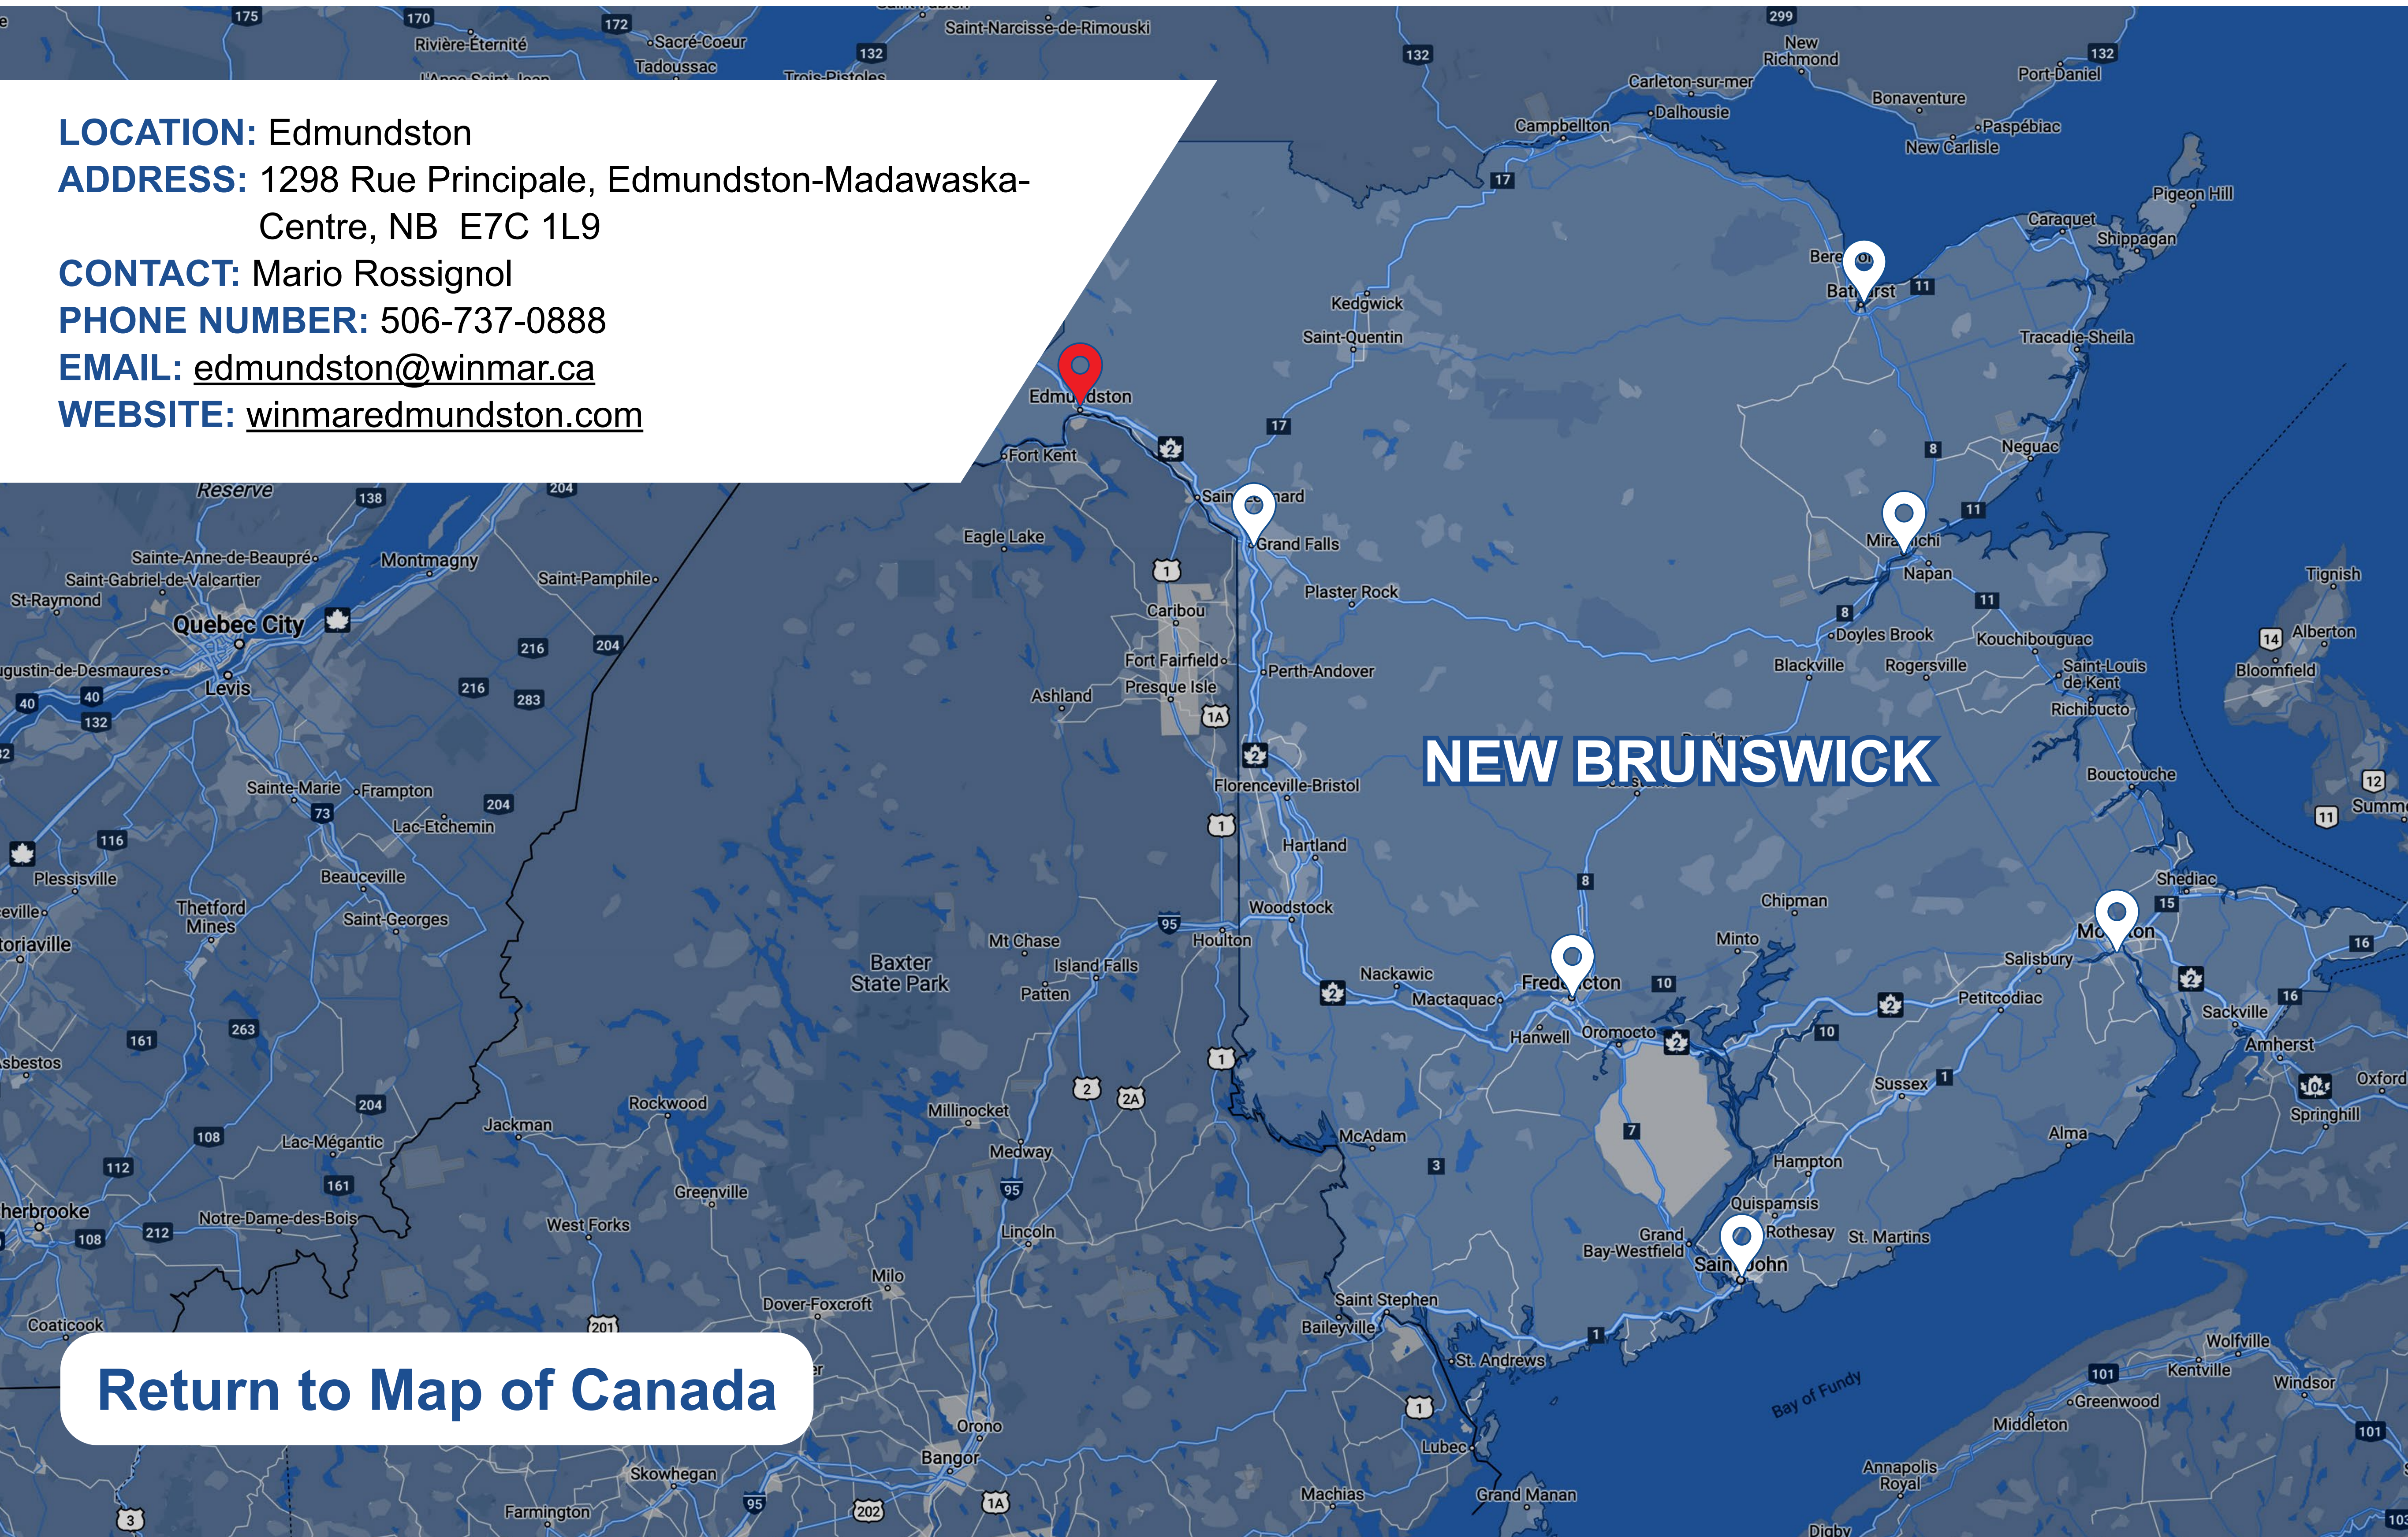

LOCATION: Edmundston

ADDRESS: 1298 Rue Principale, Edmundston-Madawaska-Centre, NB E7C 1L9

CONTACT: Mario Rossignol

PHONE NUMBER: 506-737-0888

EMAIL: edmundston@winmar.ca

WEBSITE: winmaredmundston.com

NEW BRUNSWICK

[Return to Map of Canada](#)