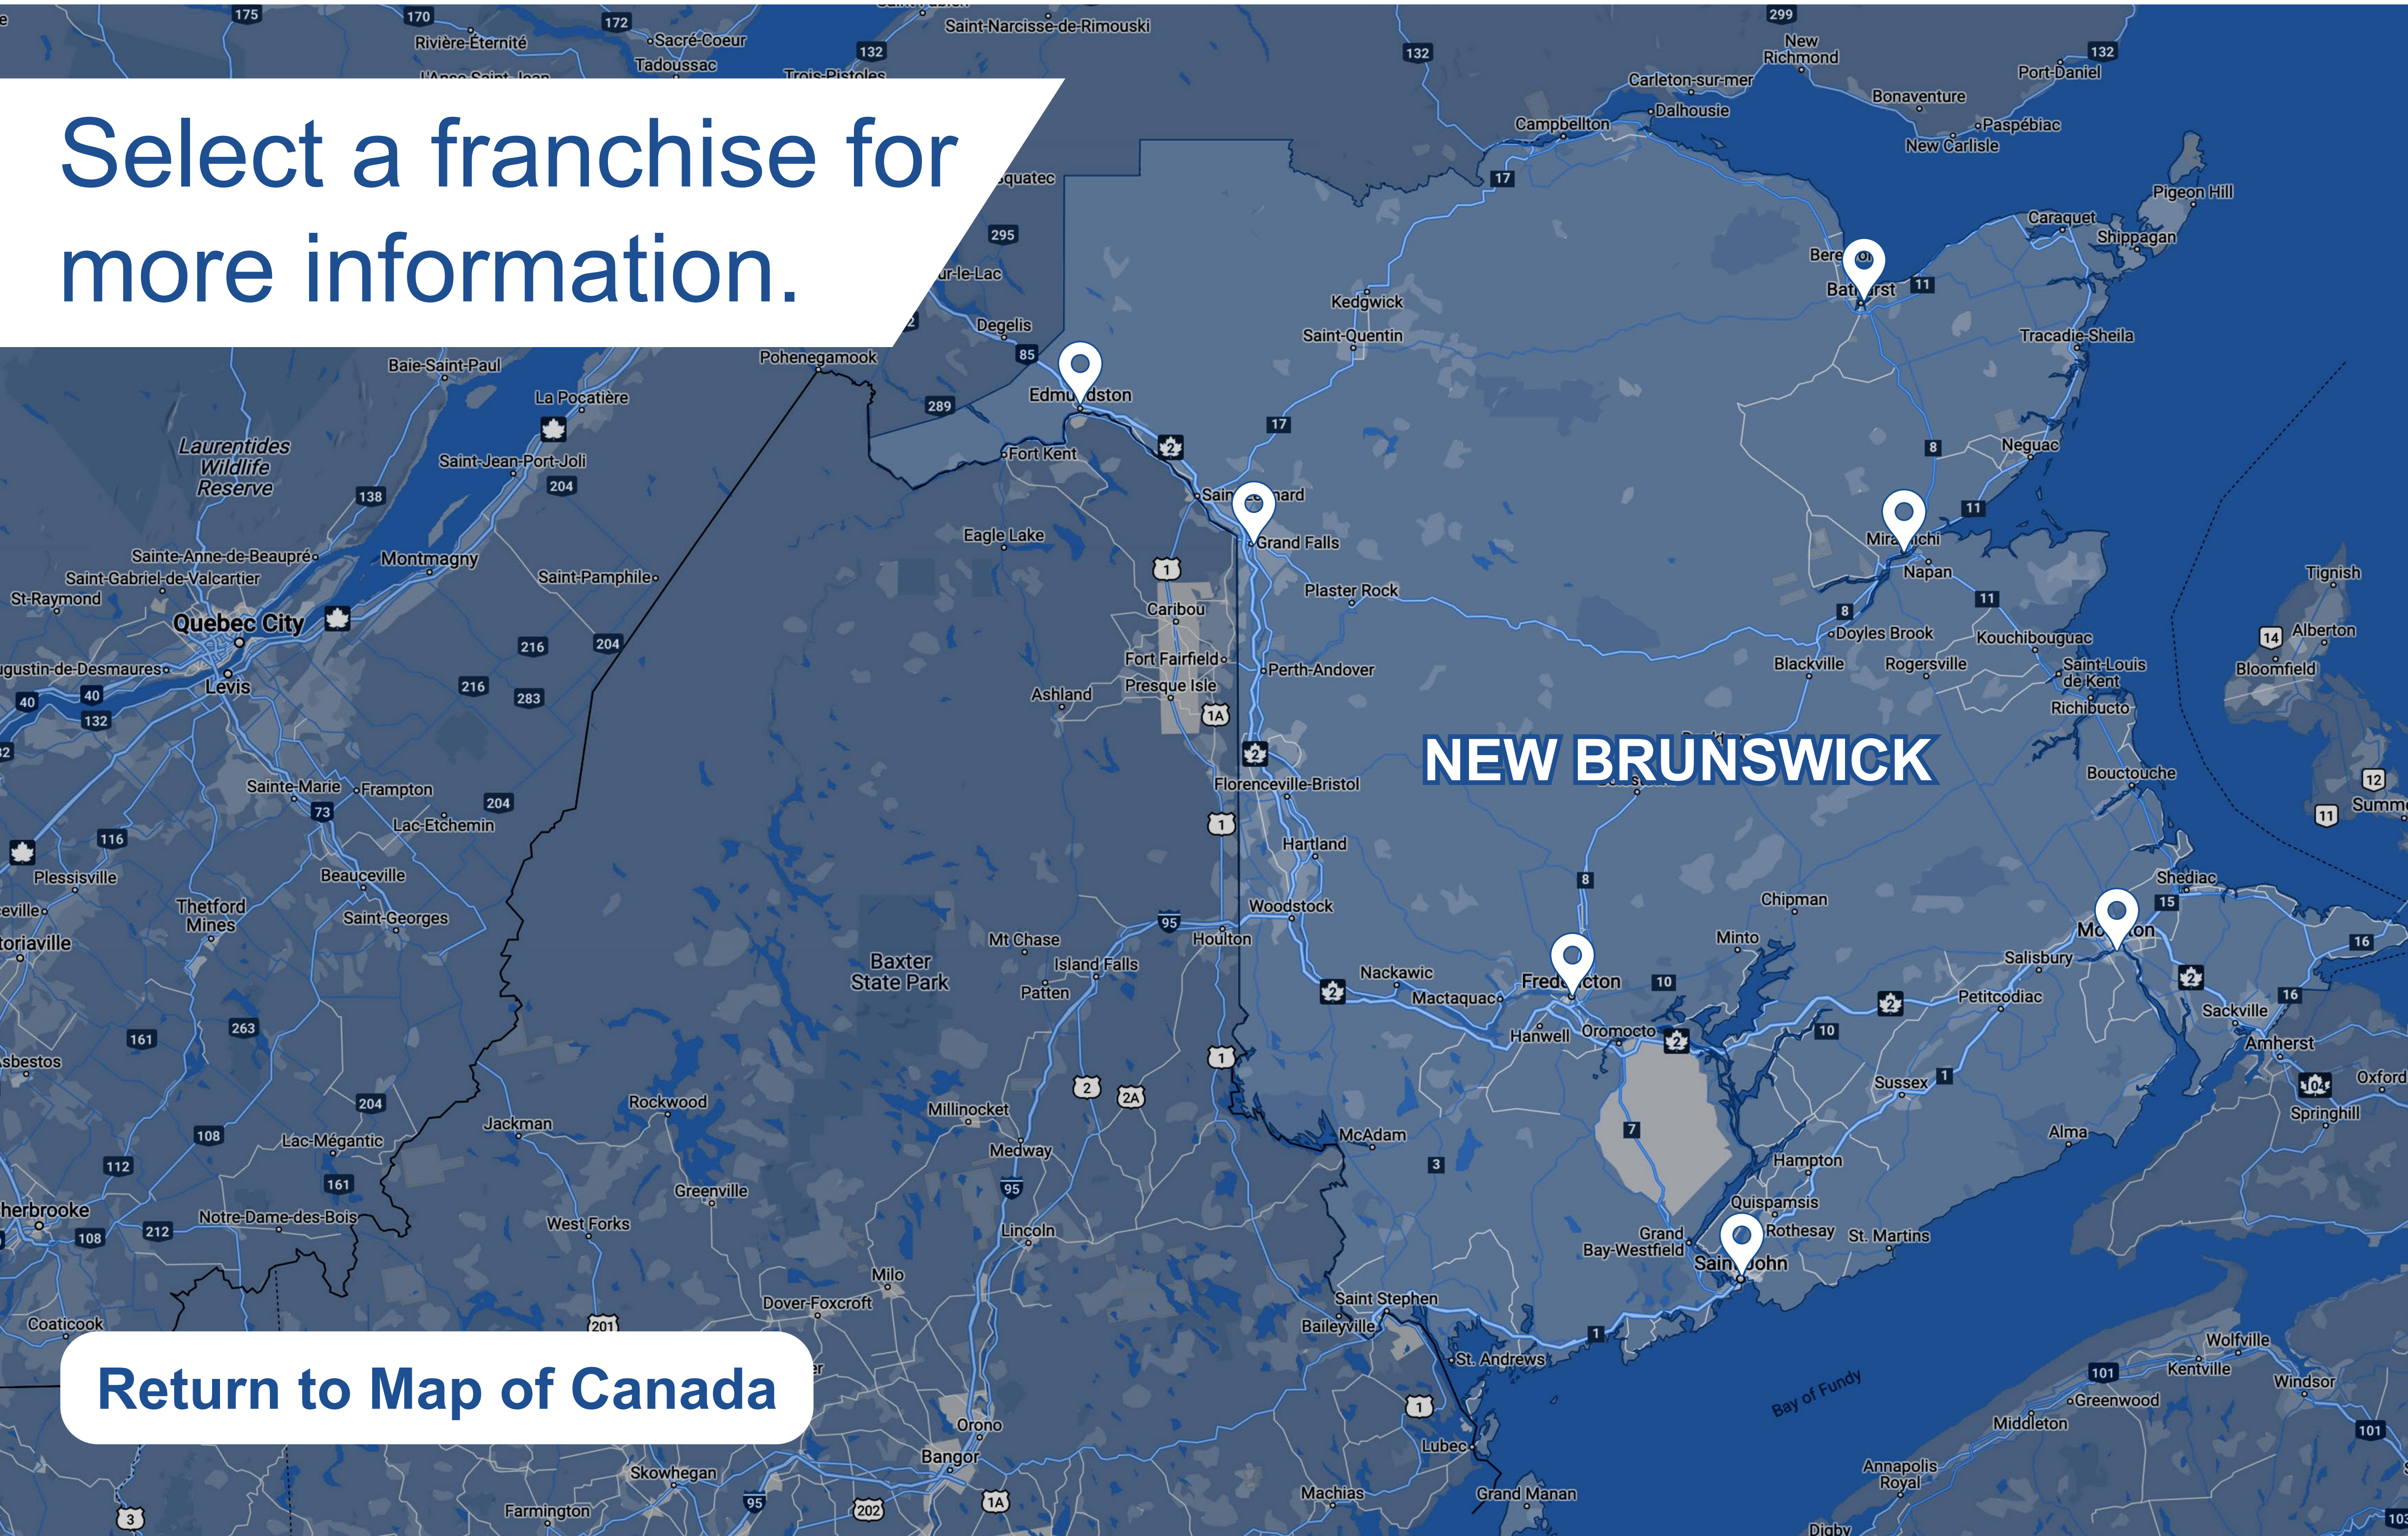

Select a franchise for more information.

NEW BRUNSWICK

[Return to Map of Canada](#)

LOCATION: Edmundston

ADDRESS: 1298 Rue Principale, Edmundston-Madawaska-Centre, NB E7C 1L9

CONTACT: Mario Rossignol

PHONE NUMBER: 506-737-0888