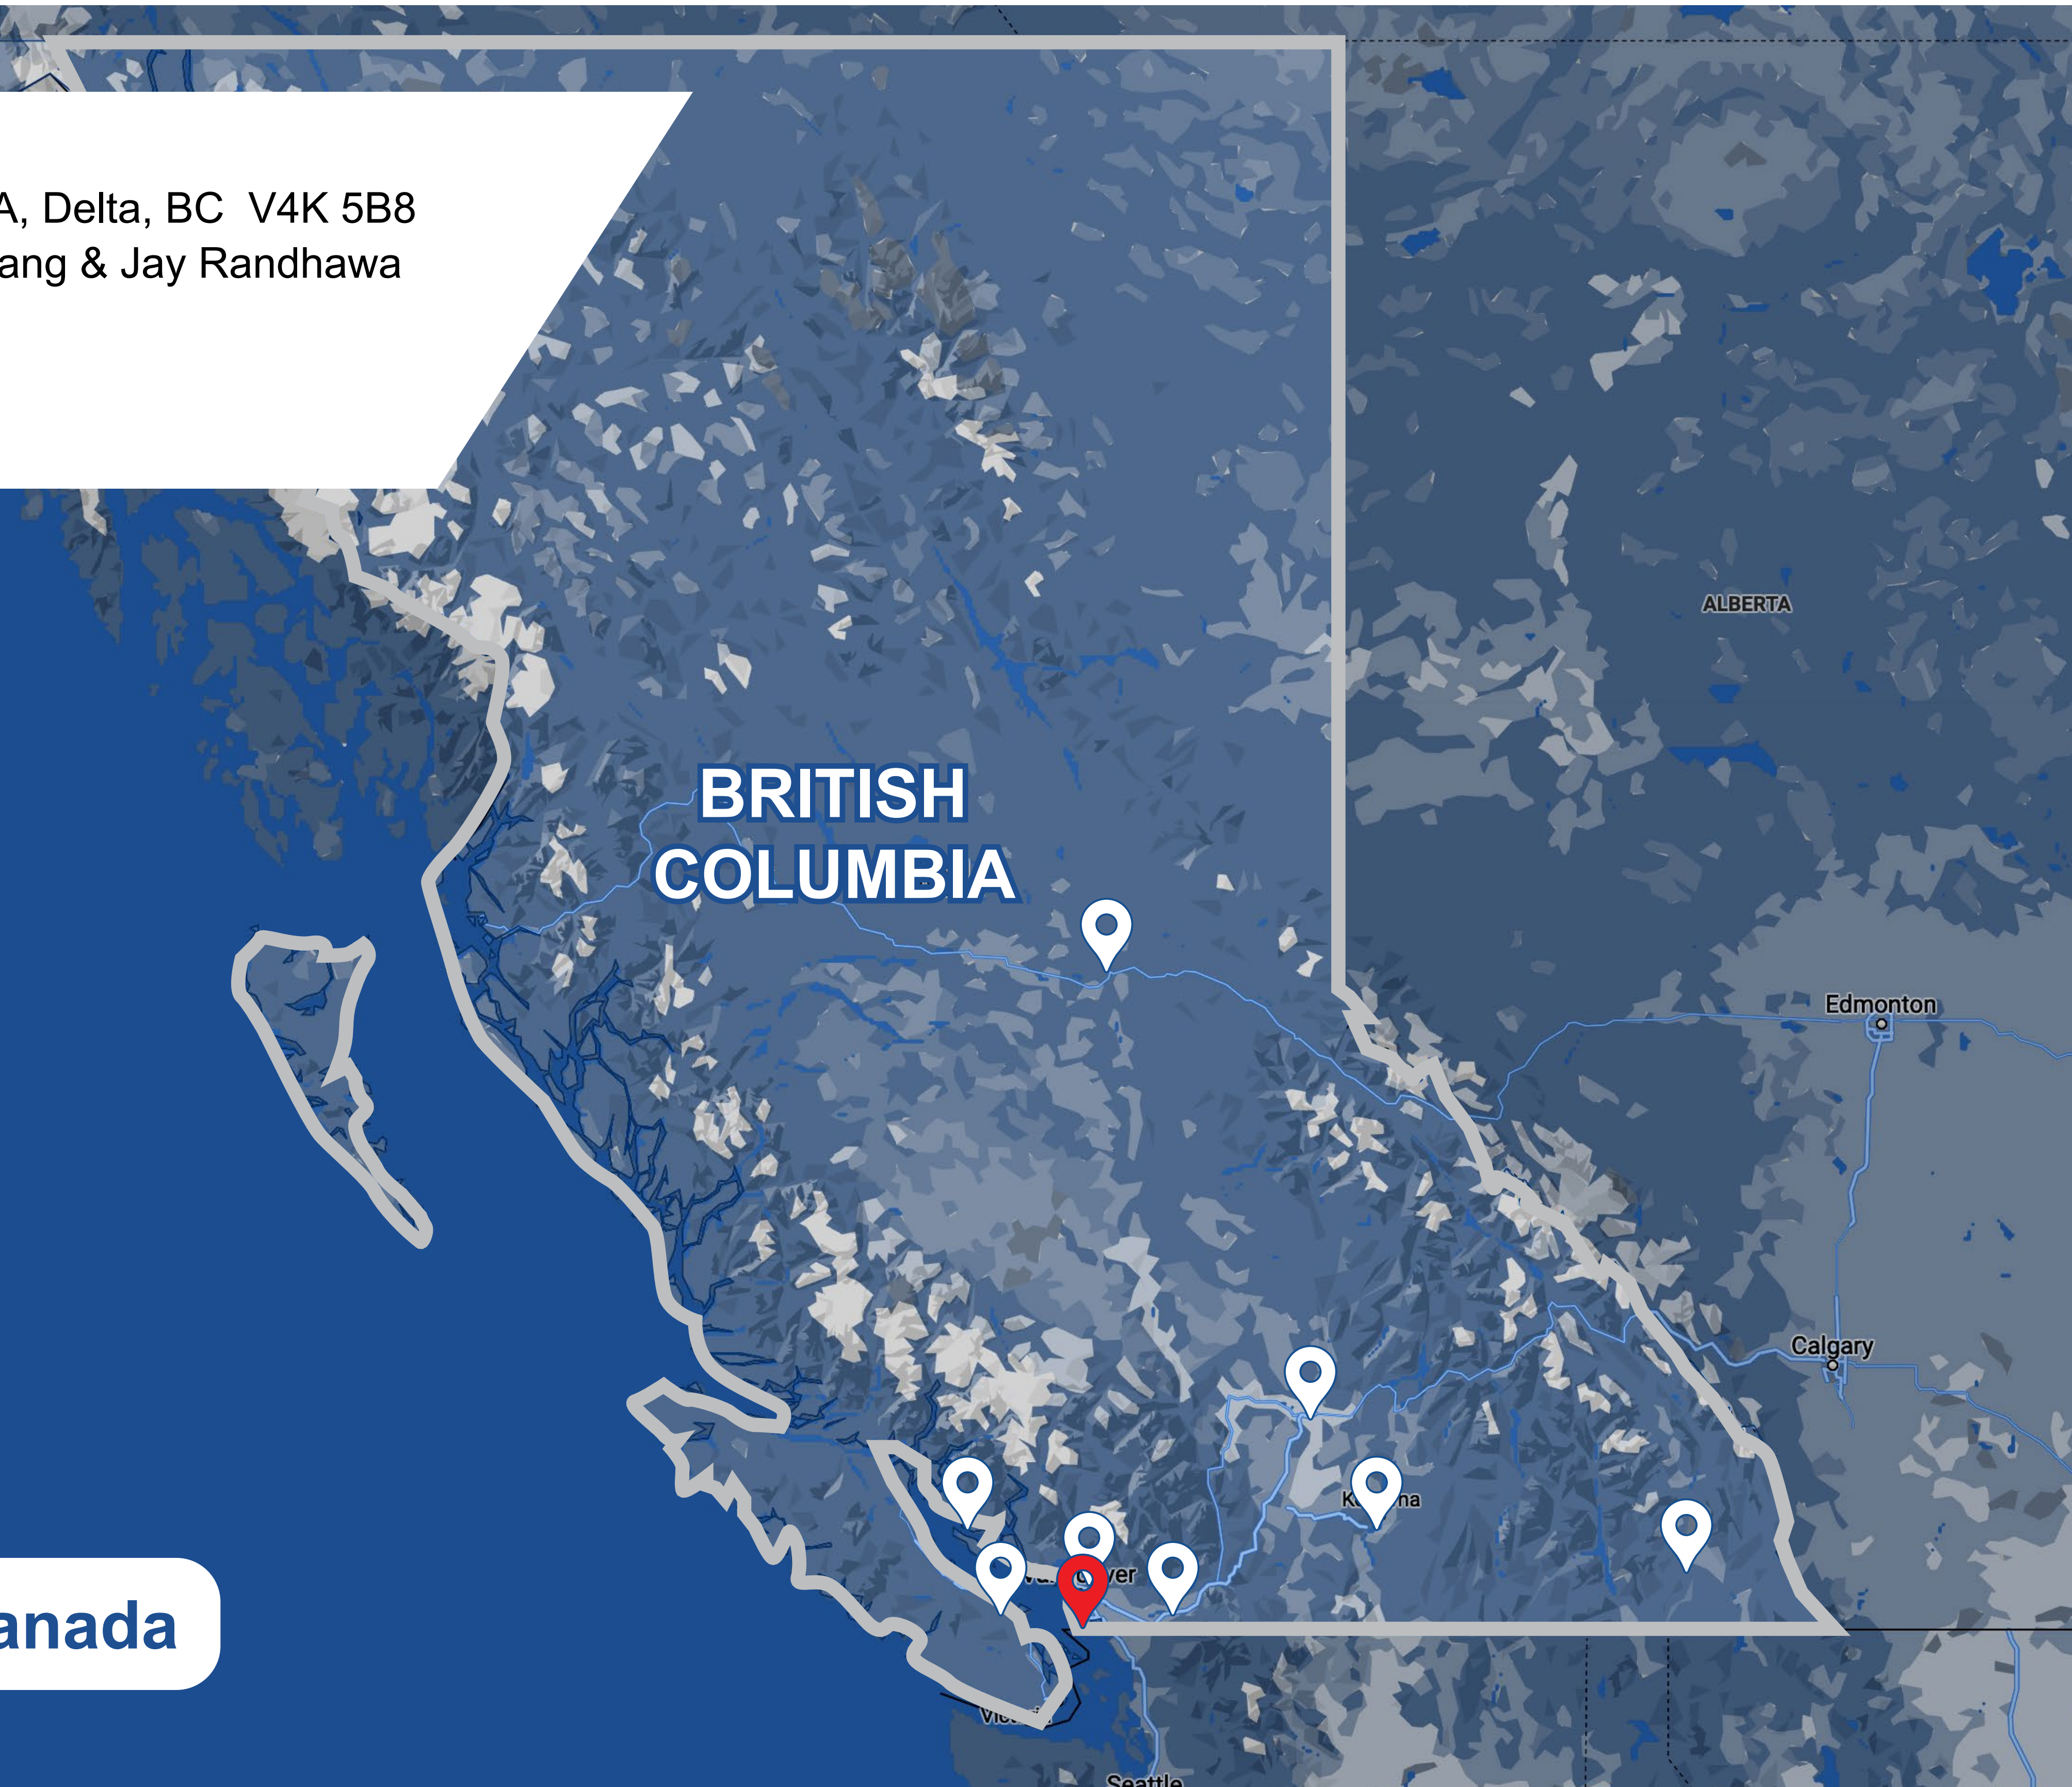

LOCATION: Vancouver

ADDRESS: Unit 110 - 6165 BC 17A, Delta, BC V4K 5B8

CONTACT: Ali Rajwani, Dusteen Kang & Jay Randhawa

PHONE NUMBER: 604-433-6000

EMAIL: vancouver@winmar.ca

WEBSITE: winmarvancouver.com

[Return to Map of Canada](#)