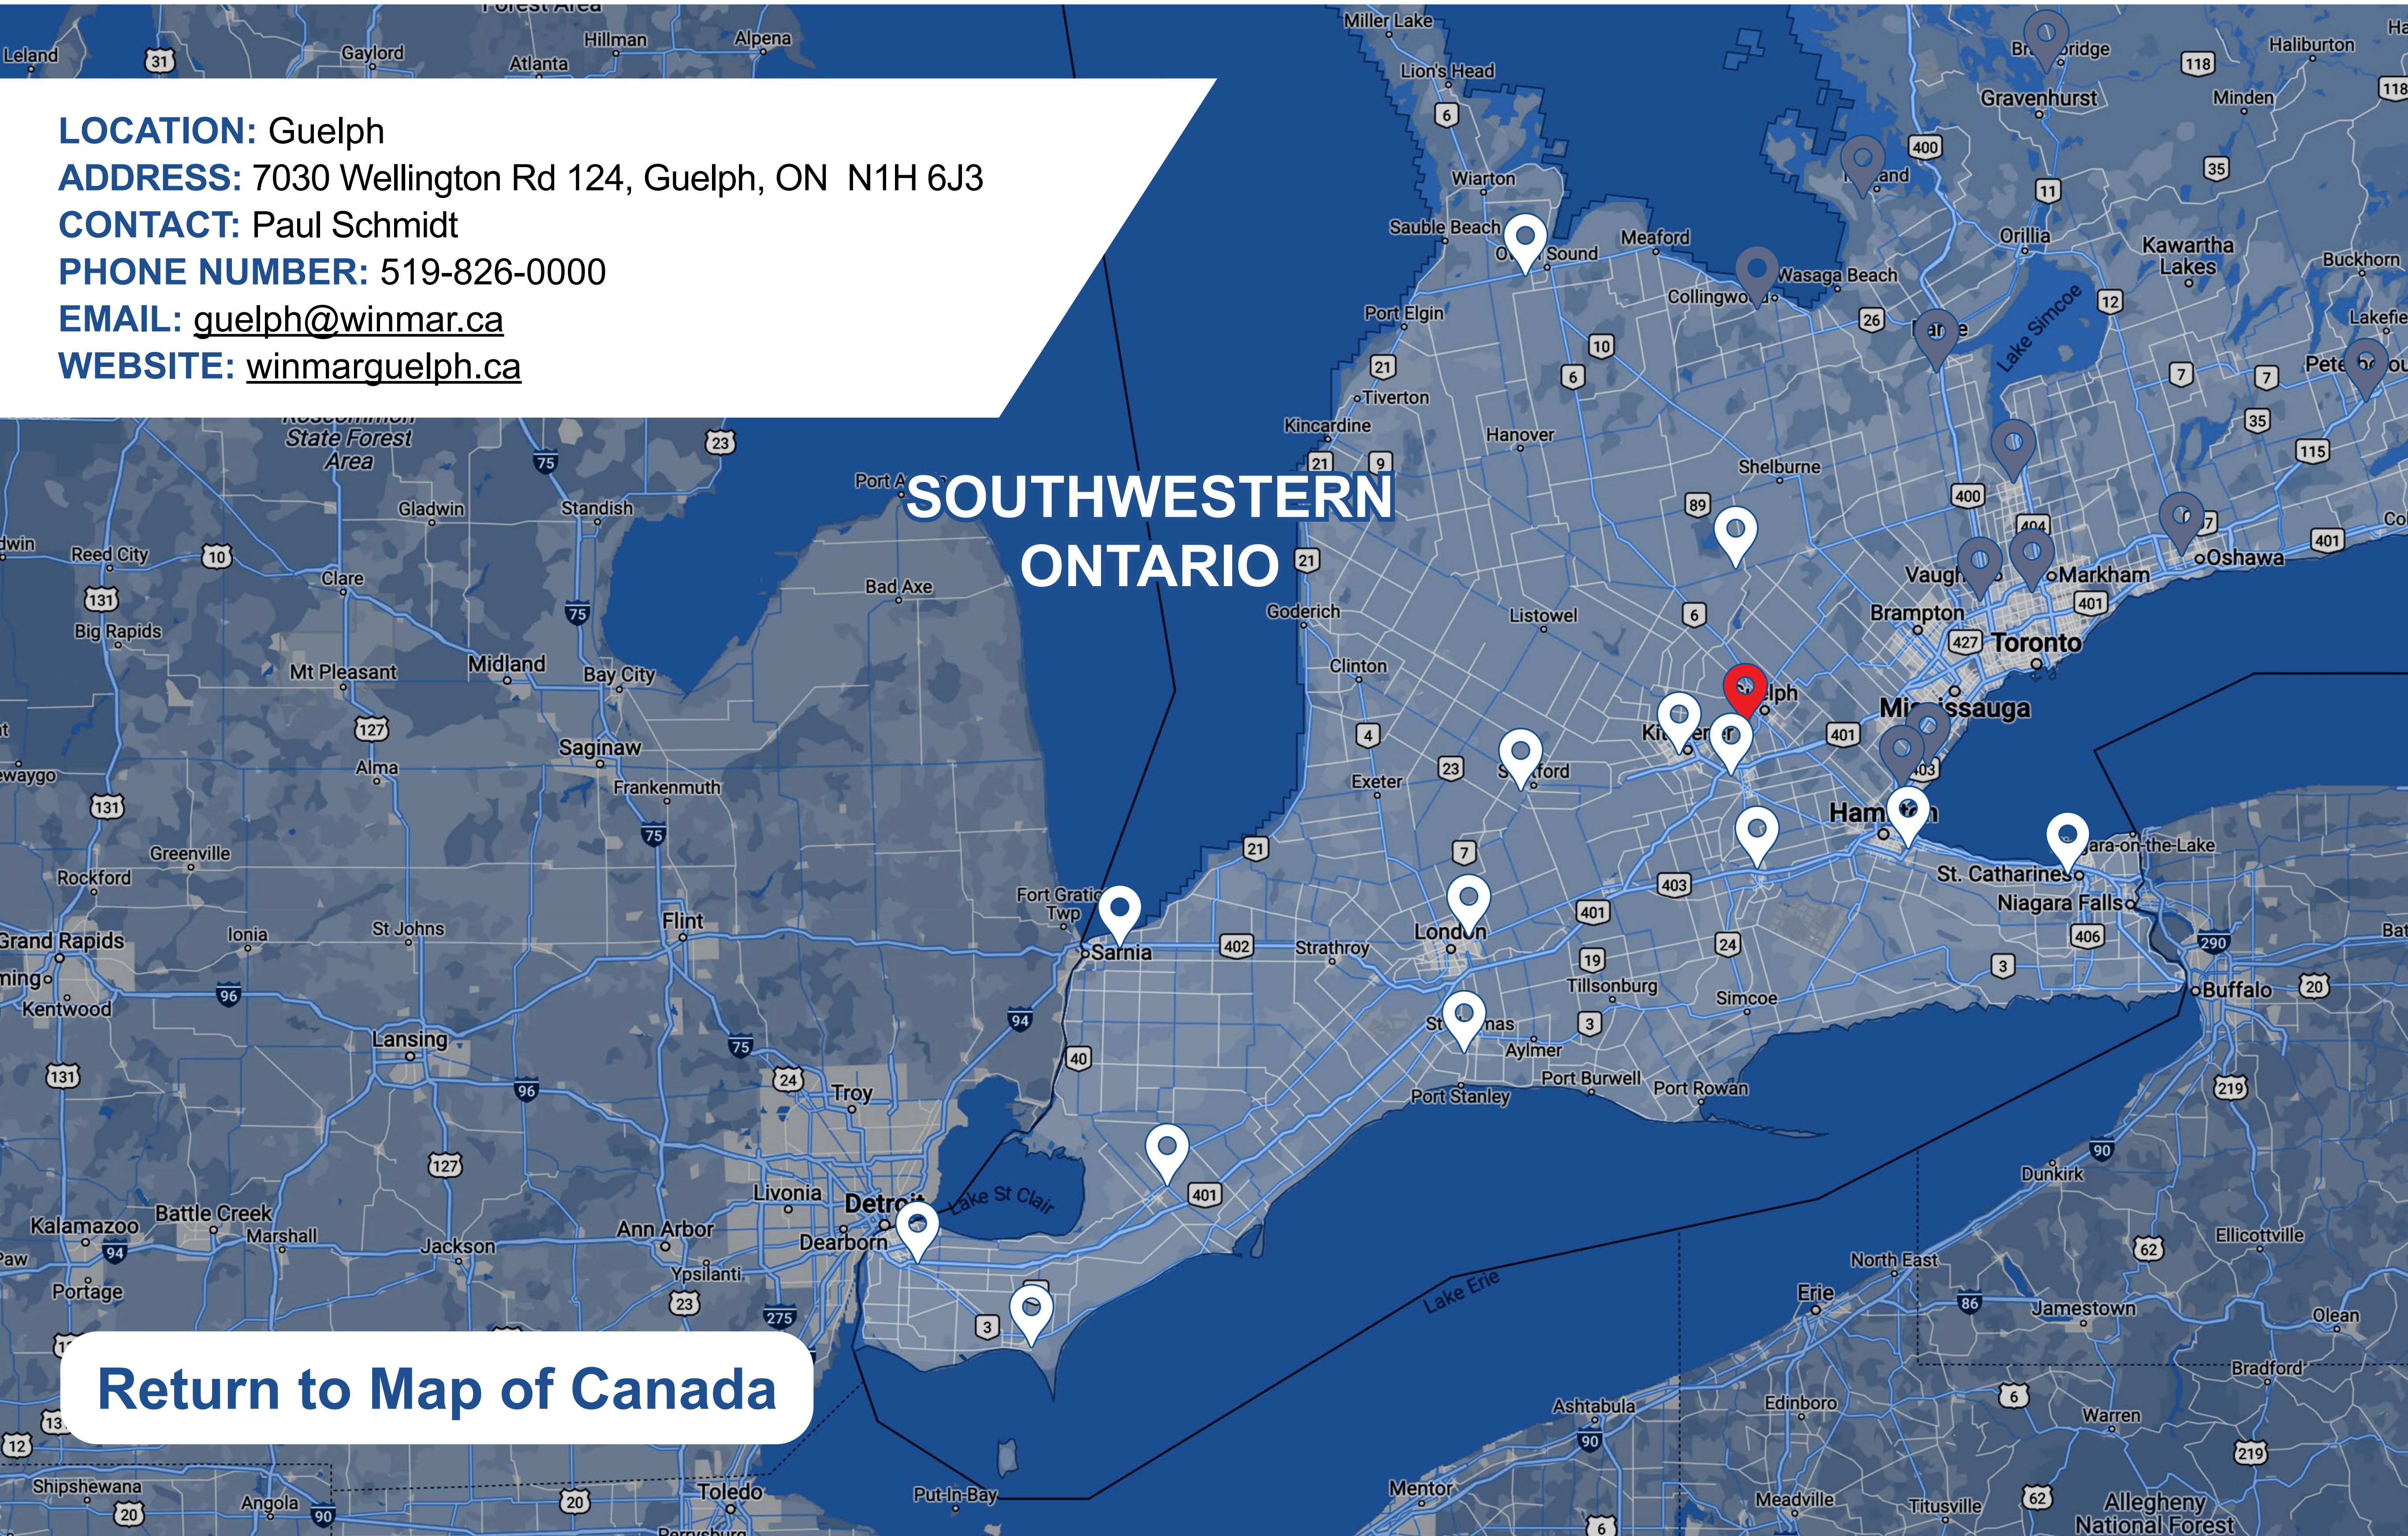

LOCATION: Guelph
ADDRESS: 7030 Wellington Rd 124, Guelph, ON N1H 6J3
CONTACT: Paul Schmidt
PHONE NUMBER: 519-826-0000
EMAIL: guelph@winmar.ca
WEBSITE: winmarguelph.ca

SOUTHWESTERN ONTARIO

[Return to Map of Canada](#)