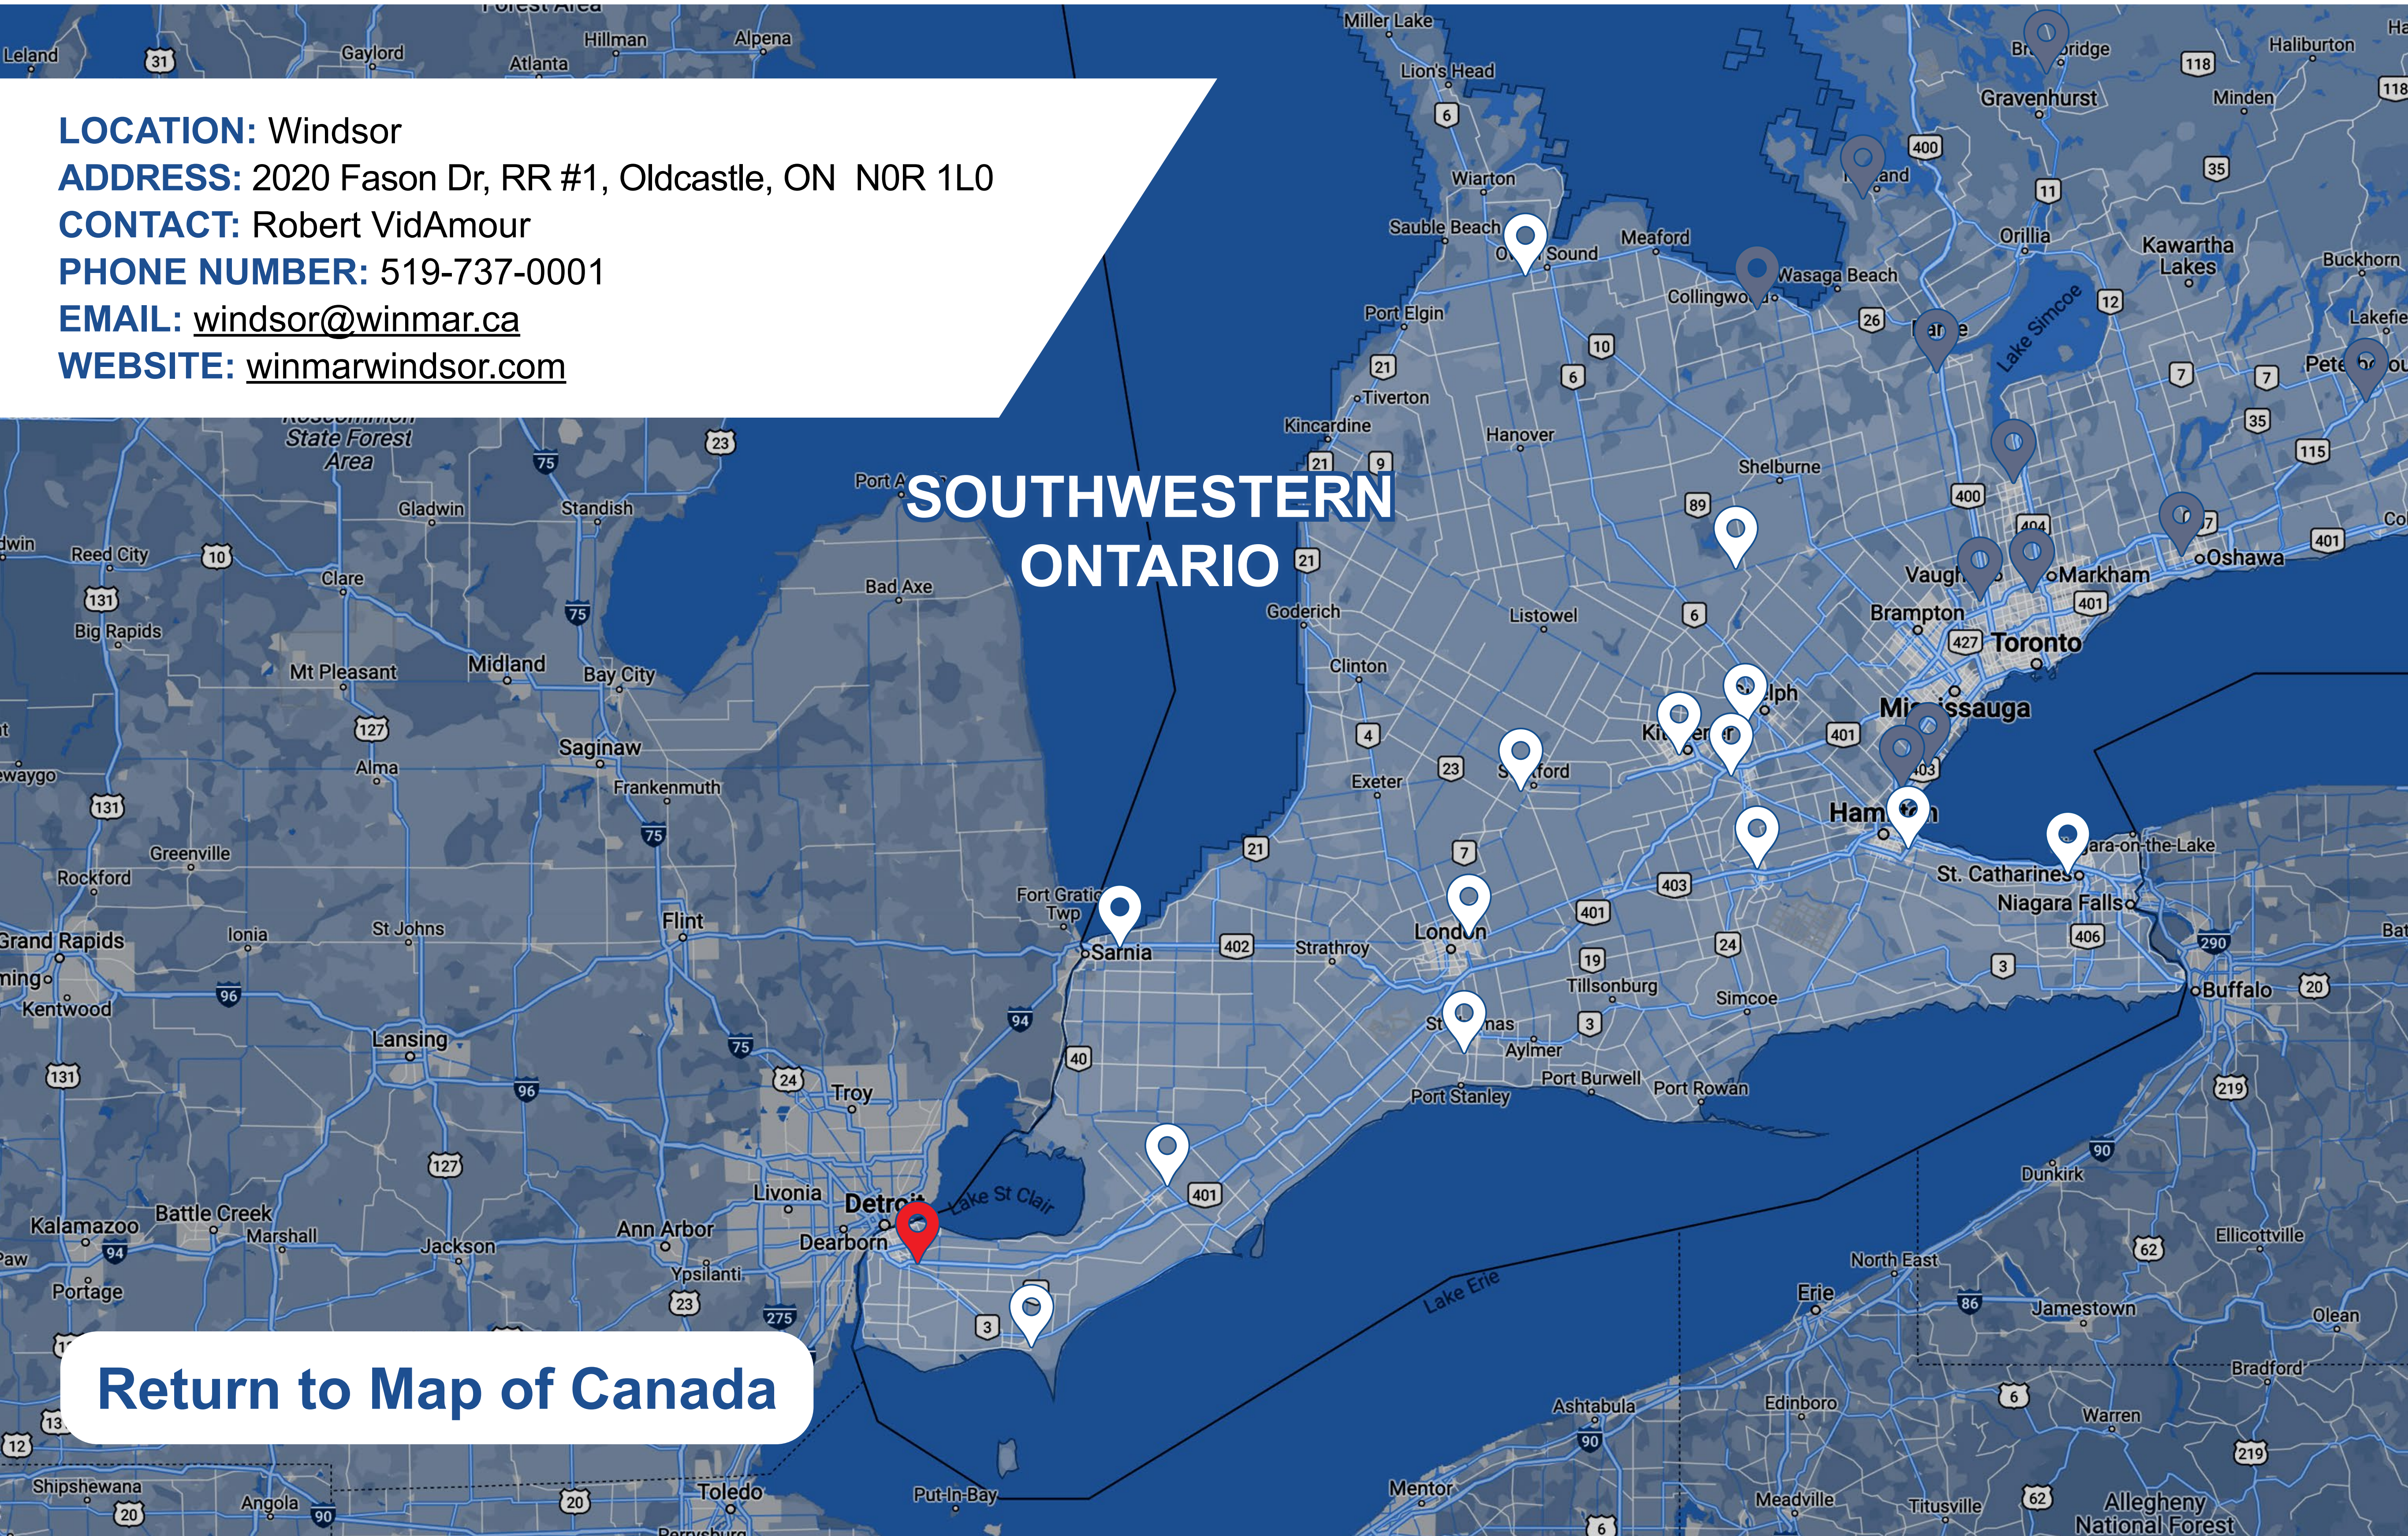

SOUTHWESTERN ONTARIO

[Return to Map of Canada](#)

LOCATION: Leamington
ADDRESS: 2 Iroquois Rd, Unit 6, Leamington, ON N8H 3V7
CONTACT: Rob VidAmour
PHONE NUMBER: 519-326-7600
EMAIL: leamington@winmar.ca
WEBSITE: winmarleamington.com