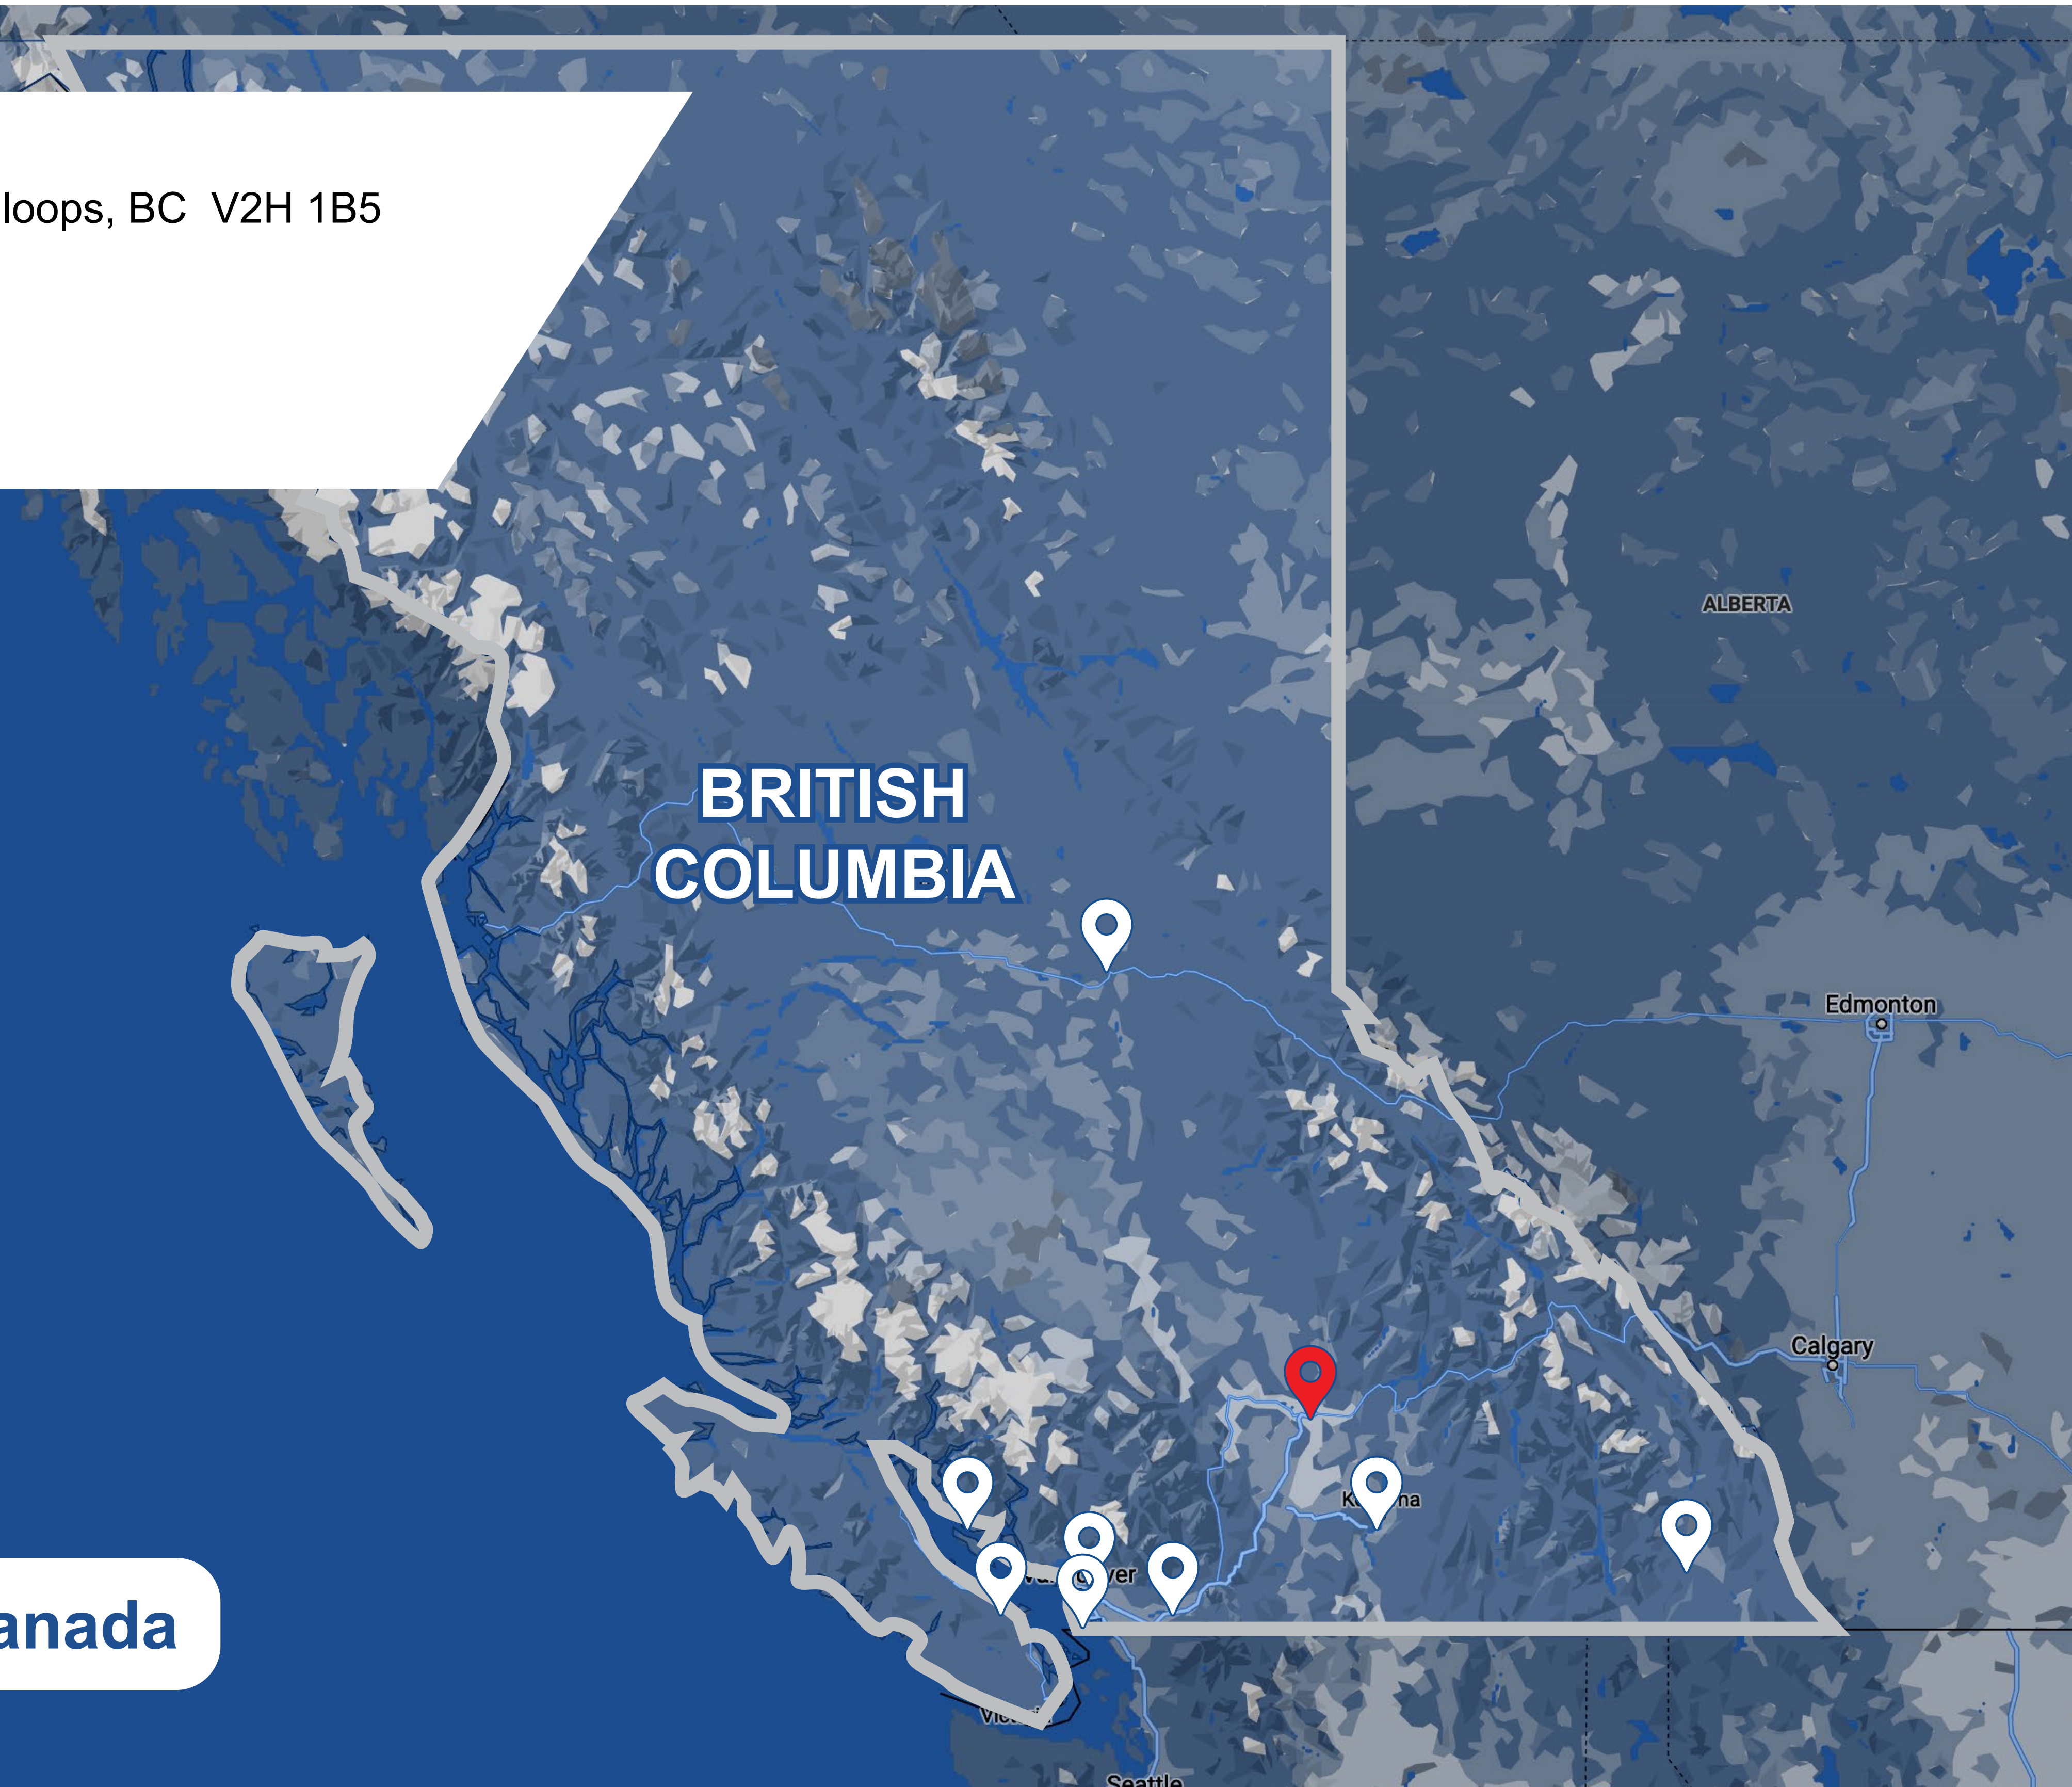

WEBSITE: winmarkamloops.com

[Return to Map of Canada](#)

LOCATION: Kelowna
ADDRESS: 1 - 1350 Industrial Rd, West Kelowna, BC V1Z 1G5
CONTACT: Jay Rhode & Stewart Walker
PHONE NUMBER: 250-862-3500
EMAIL: kelowna@winmar.ca
WEBSITE: winmarkelowna.com